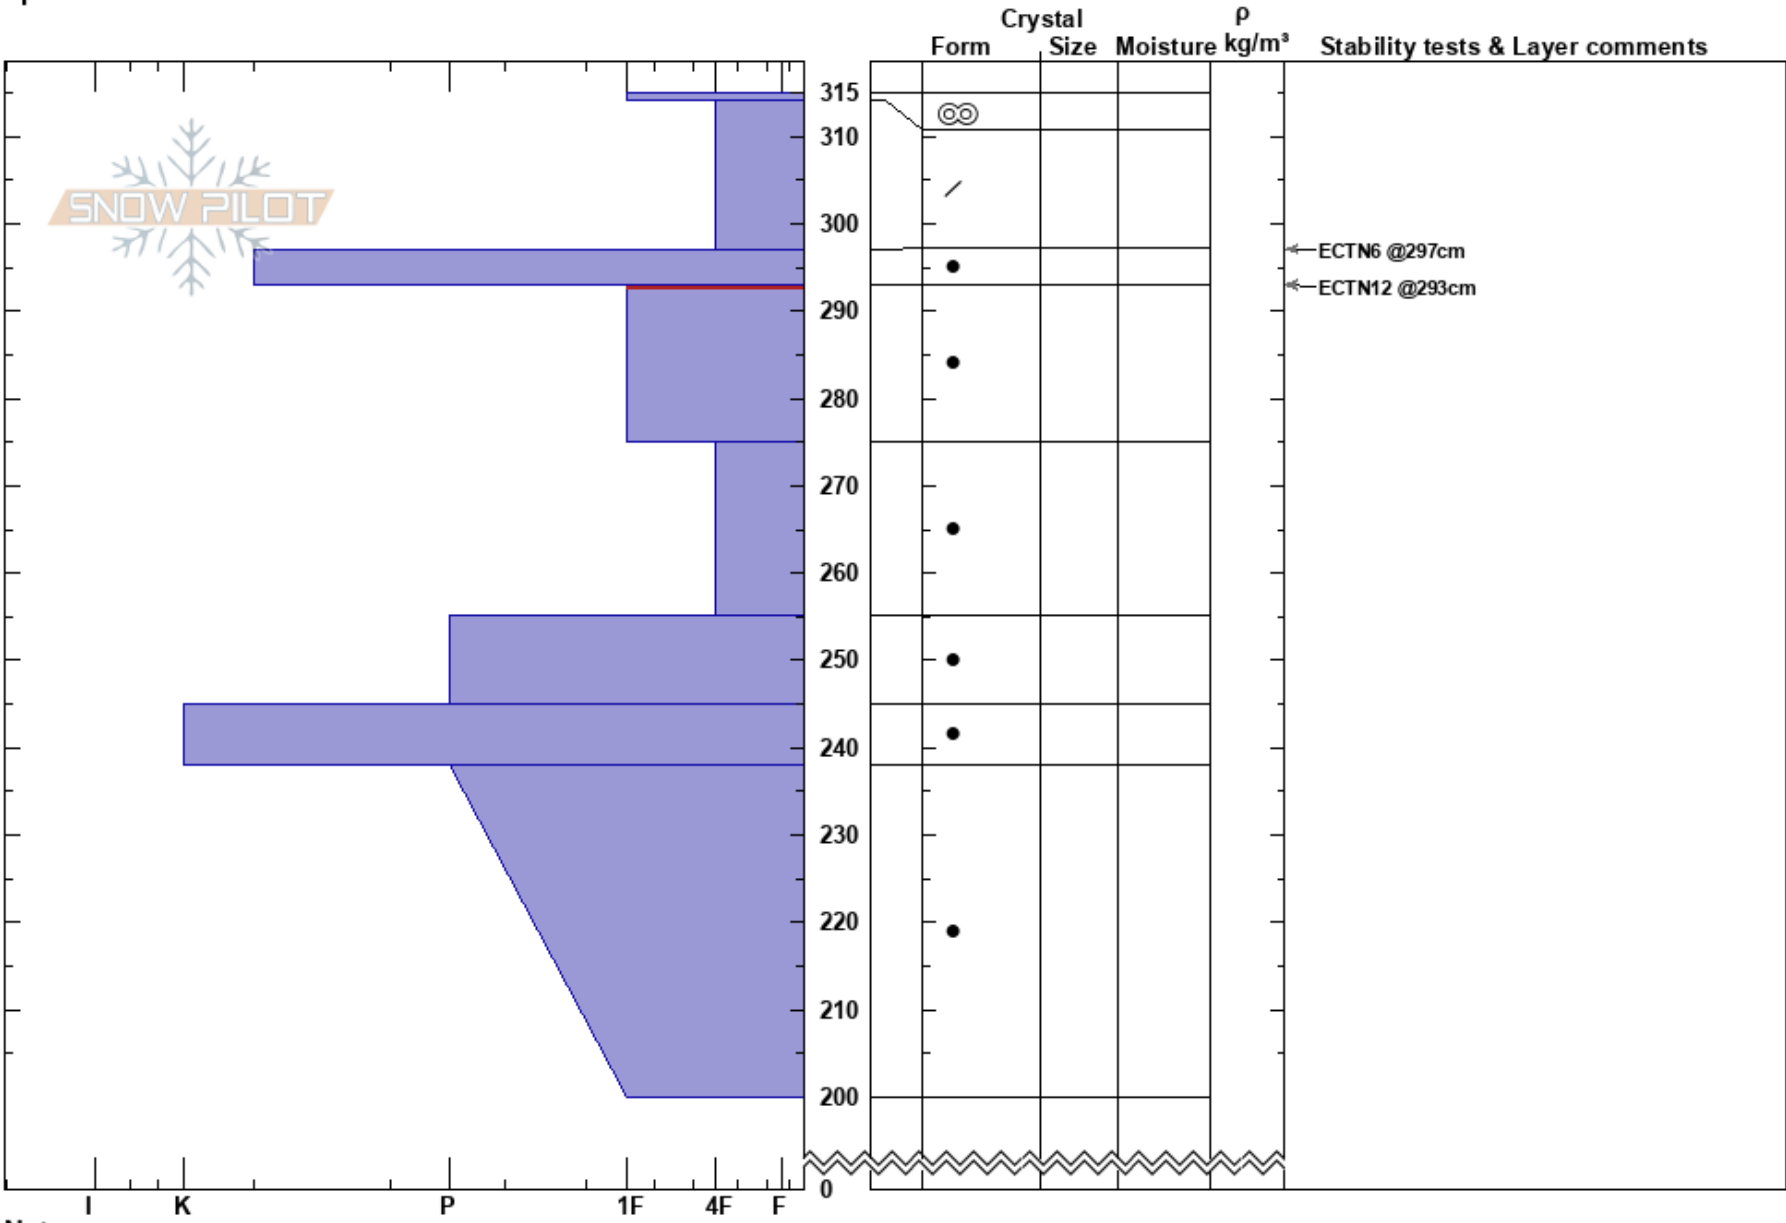

North  
RMNP  
CO  
Elevation: 10900 ft  
Aspect: N  
Specifics:

Ian Fowler  
04/03/2023 - 11:00am  
Co-ord: 13T 443042W 4462013N  
Slope Angle: 32°  
Wind Loading:

Stability:  
Air Temperature:  
Sky Cover:  
Precipitation:  
Wind:  
HS:315  
PF: 10  
PS: 5  
293-275cm: Problematic layer