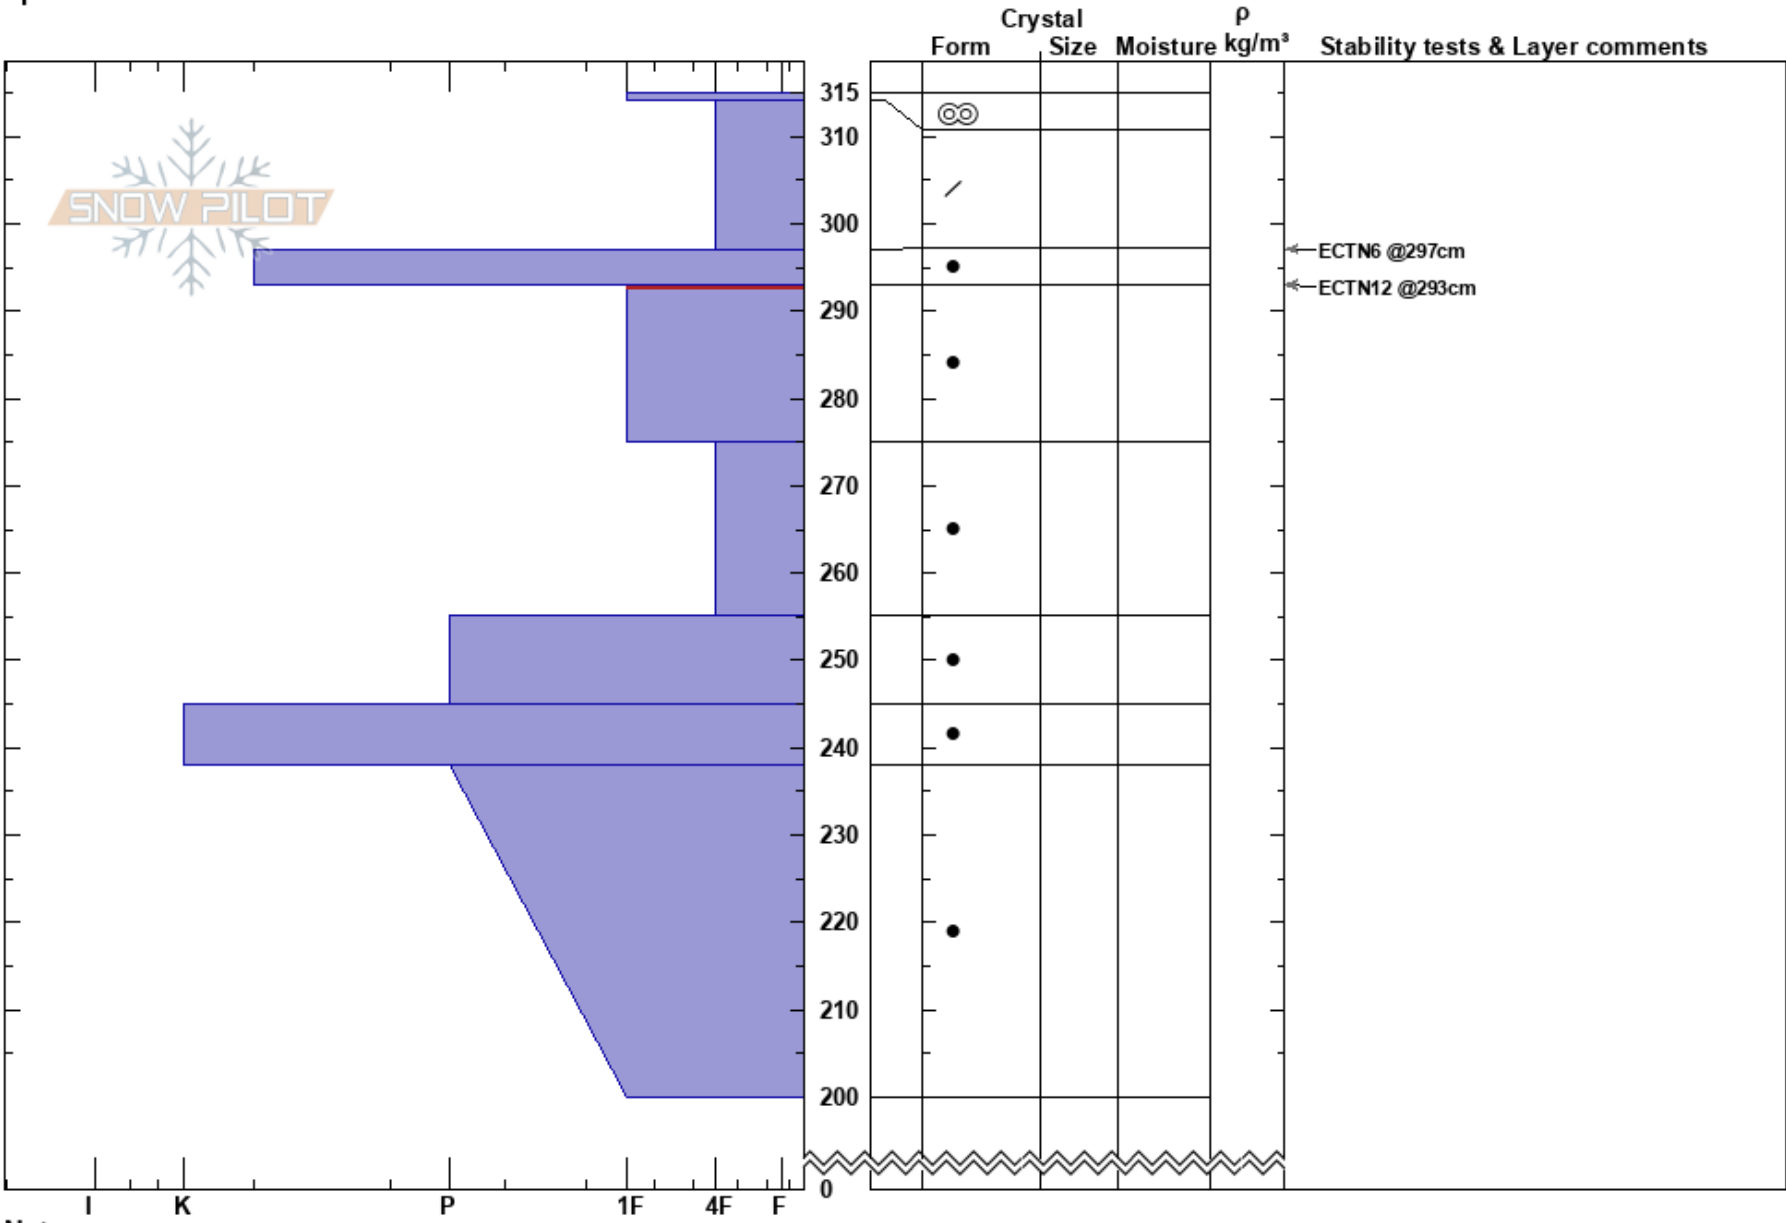

North
 RMNP
 CO
 Elevation: 10900 ft
 Aspect: N
 Specifics:

Ian Fowler
 04/03/2023 - 11:00am
 Co-ord: 13T 443042W 4462013N
 Slope Angle: 32°
 Wind Loading:

Stability:
 Air Temperature:
 Sky Cover:
 Precipitation:
 Wind:

HS:315
 PF: 10 293-275cm: Problematic layer
 PS: 5

Notes: