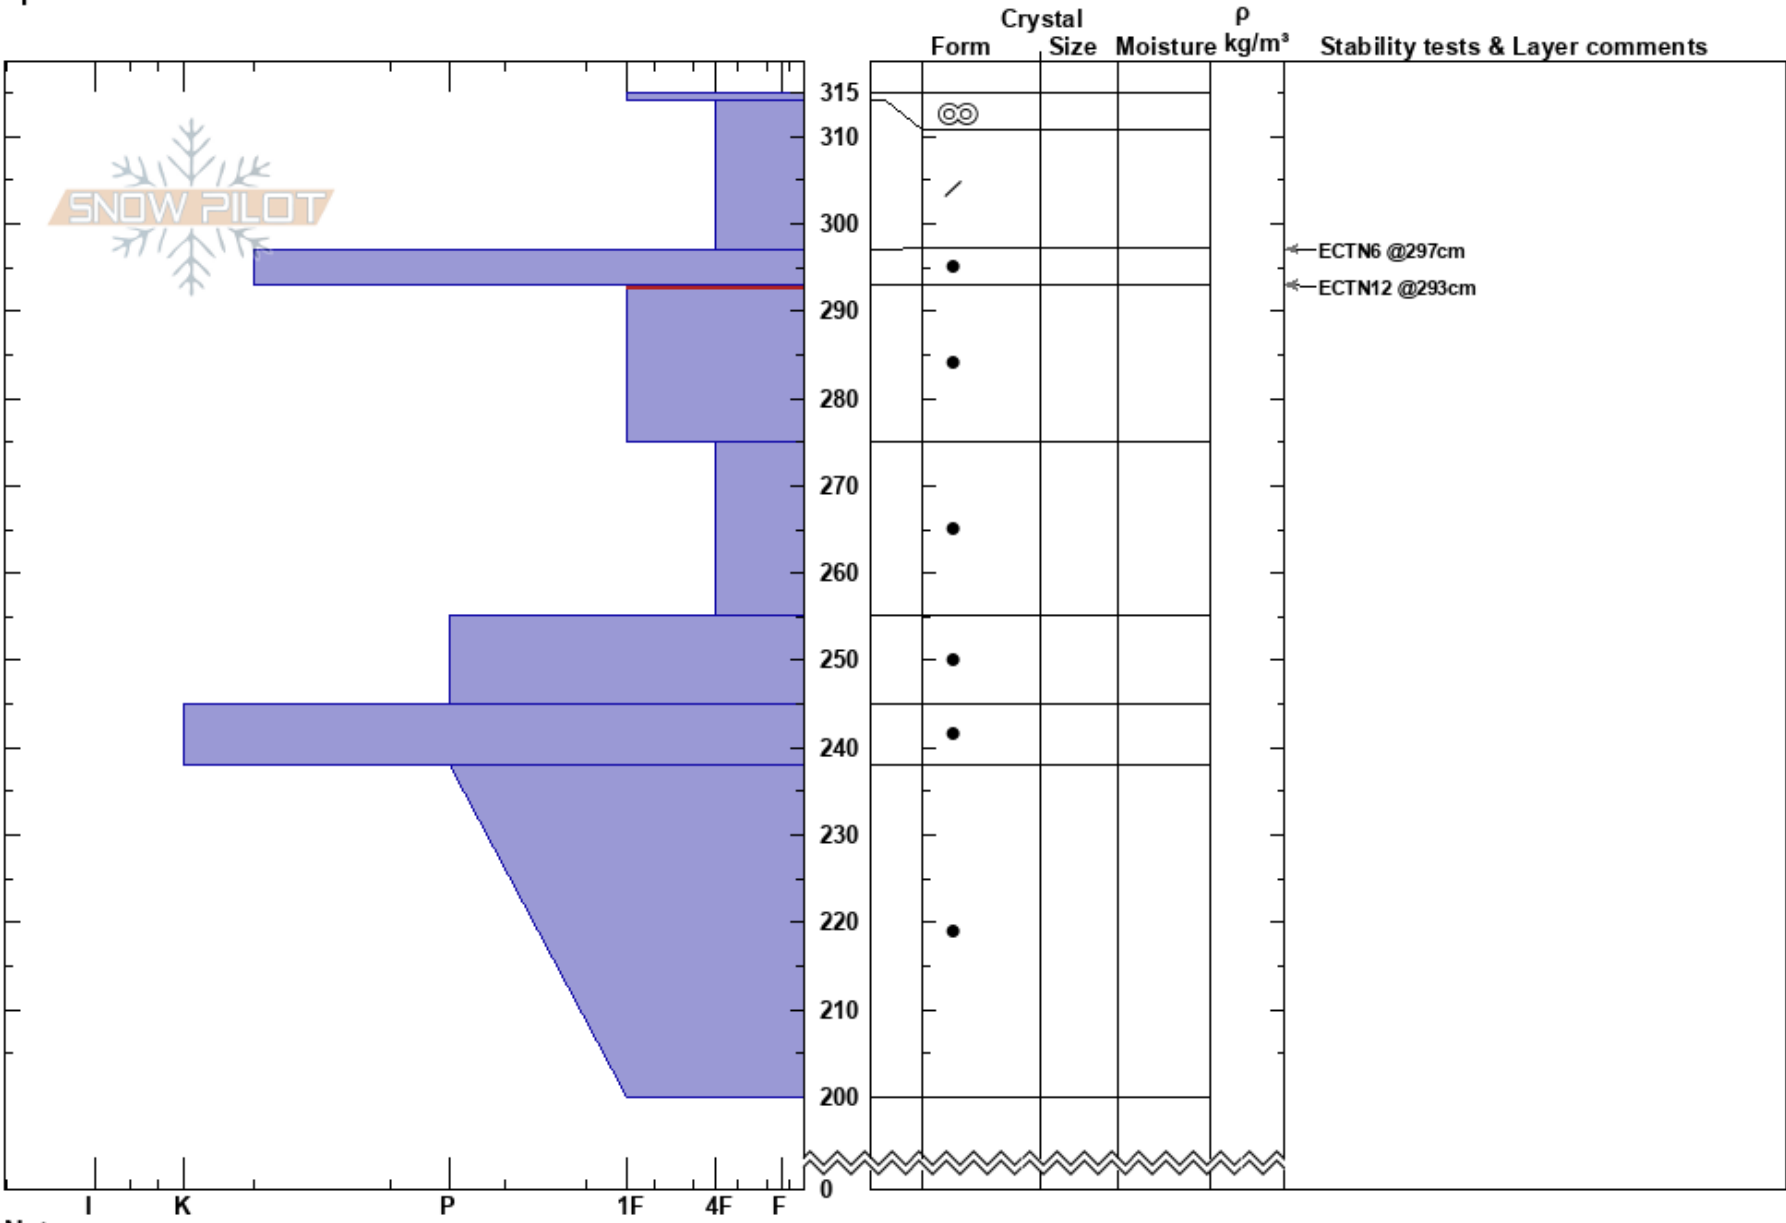

North  
 RMNP  
 CO  
 Elevation: 10900 ft  
 Aspect: N  
 Specifics:

Ian Fowler  
 04/03/2023 - 11:00am  
 Co-ord: 13T 443042W 4462013N  
 Slope Angle: 32°  
 Wind Loading:

Stability:  
 Air Temperature:  
 Sky Cover:  
 Precipitation:  
 Wind:

HS:315  
 PF: 10 293-275cm: Problematic layer  
 PS: 5

Notes: