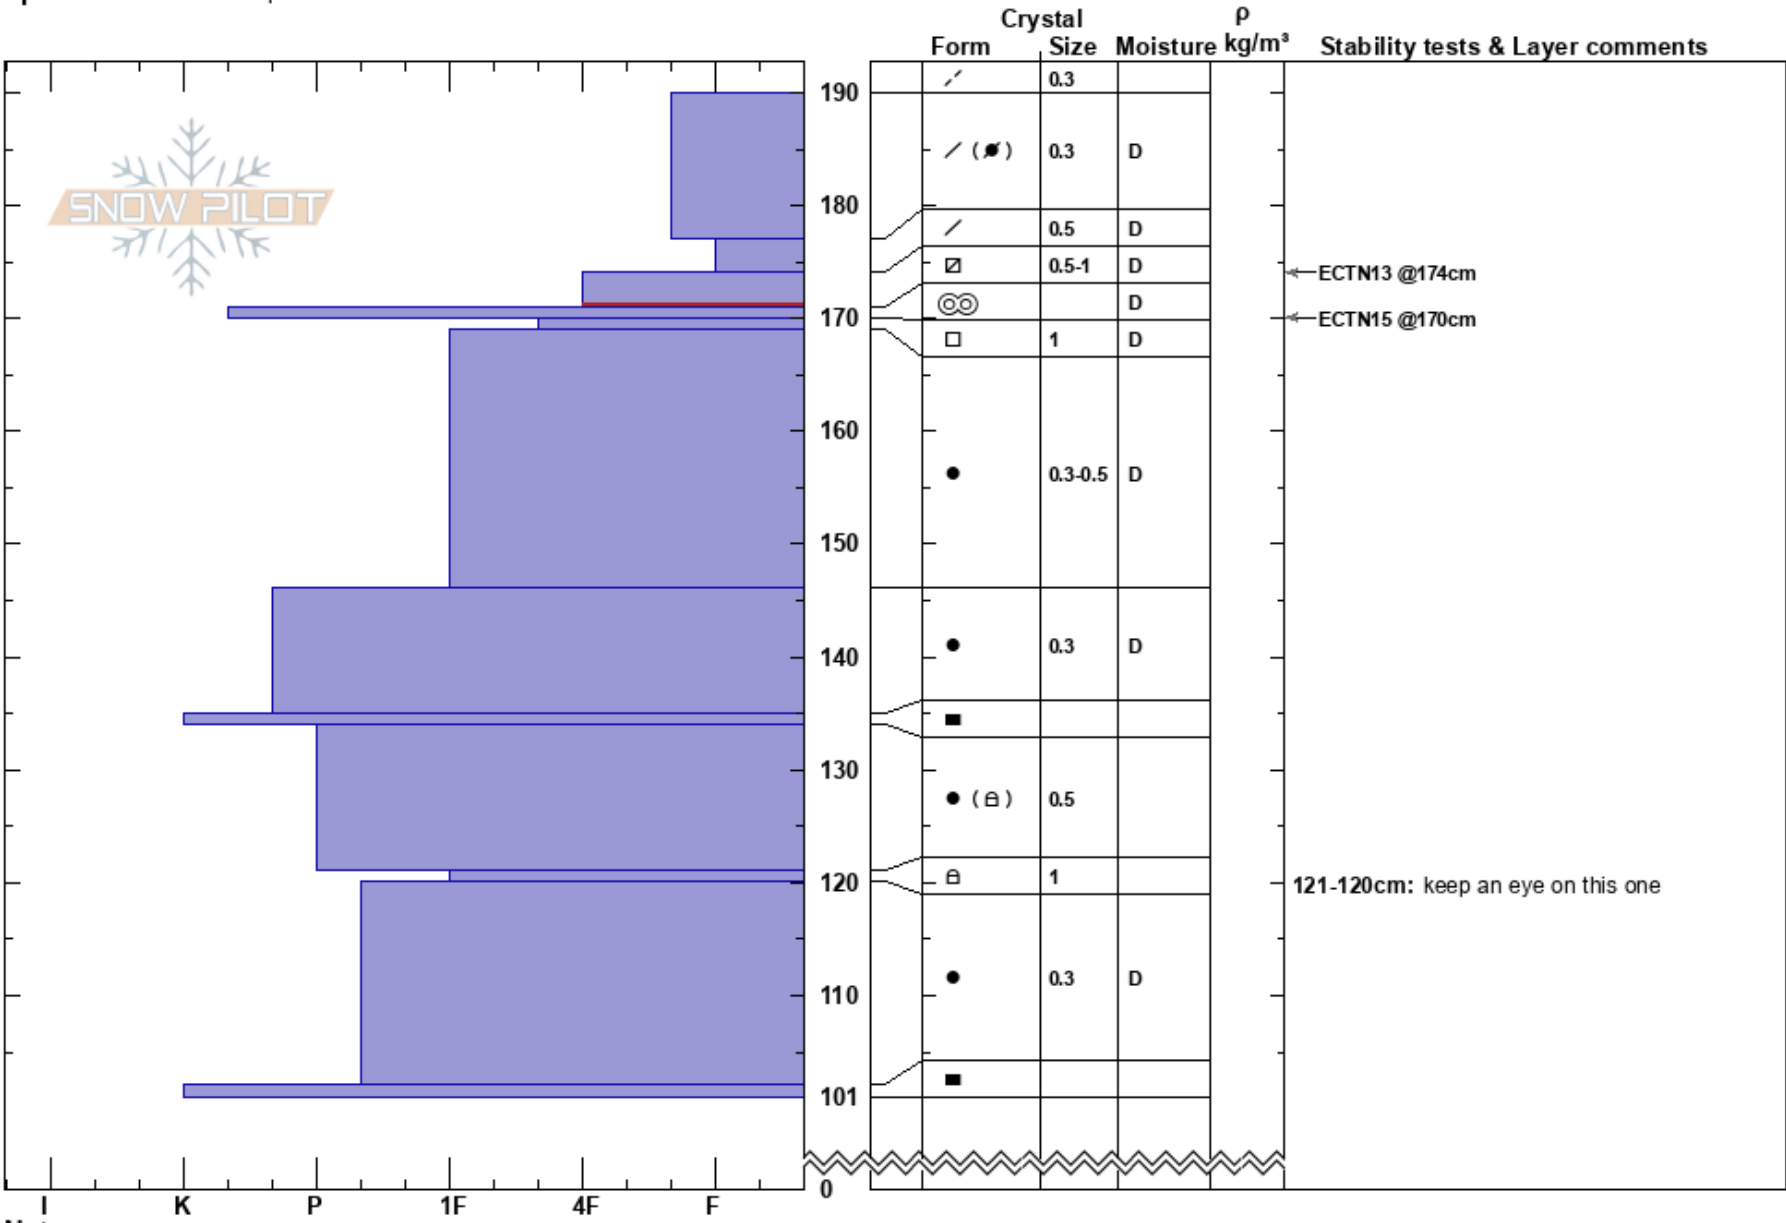

54-1 West Shoulder Low
 Lewis Range
 MT
 Elevation: 4505 ft
 Aspect: N
 Specifics: We skied slope

Zachary Miller
 04/03/2023 - 11:15am
 Co-ord: 48.69630N, -113.80527W
 Slope Angle: 25°
 Wind Loading:

Stability: Good
 Air Temperature: -1°C
 Sky Cover: FEW
 Precipitation: NO
 Wind: Calm
 HS: 190
 PF: 30
 PS: 10
 174-171cm: Problematic layer
 121-120cm: keep an eye on this one

Notes: Quick Pit to observe surface instability.