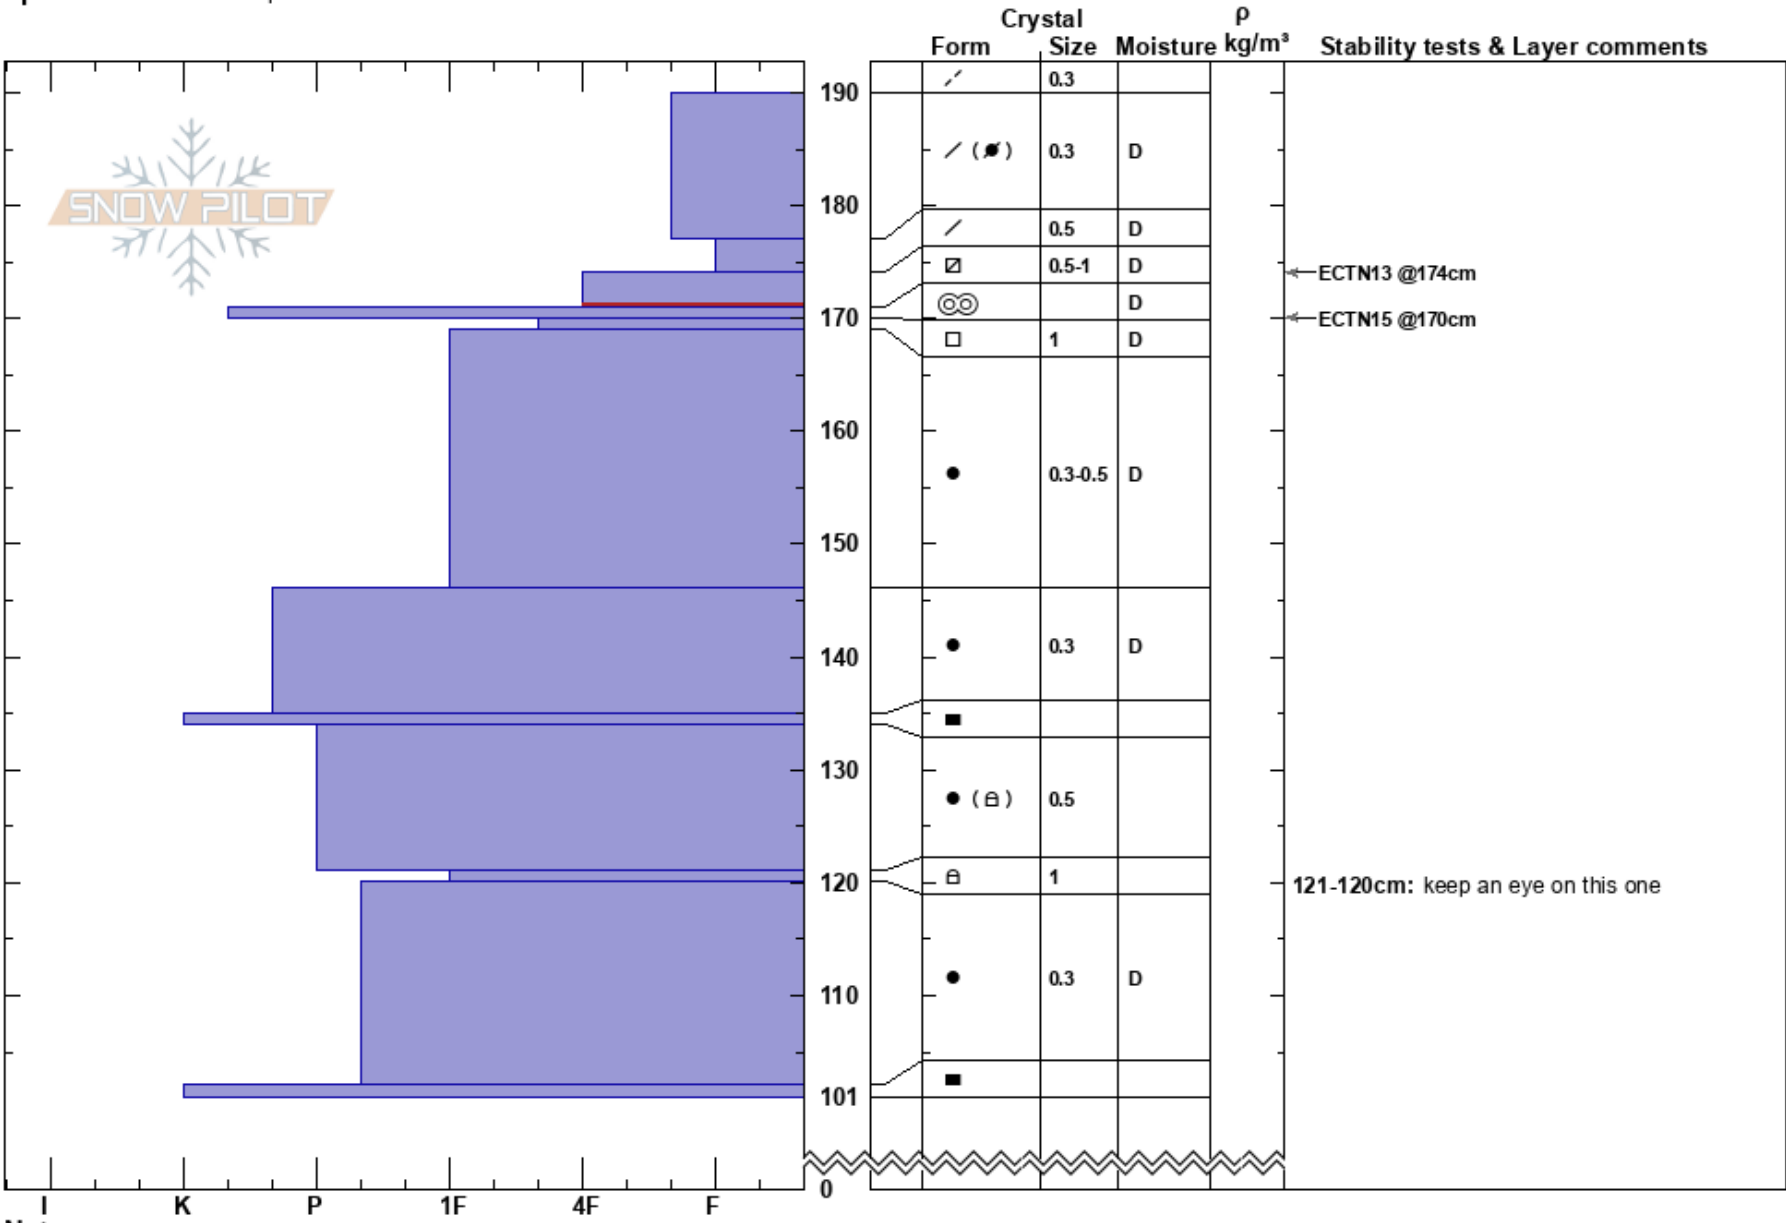

54-1 West Shoulder Low
 Lewis Range
 MT
 Elevation: 4505 ft
 Aspect: N
 Specifics: We skied slope

Zachary Miller
 04/03/2023 - 11:15am
 Co-ord: 48.69630N, -113.80527W
 Slope Angle: 25°
 Wind Loading:

Stability: Good
 Air Temperature: -1°C
 Sky Cover: FEW
 Precipitation: NO
 Wind: Calm

HS: 190
 PF: 30
 PS: 10
 174-171cm: Problematic layer
 121-120cm: keep an eye on this one

Notes: Quick Pit to observe surface instability.