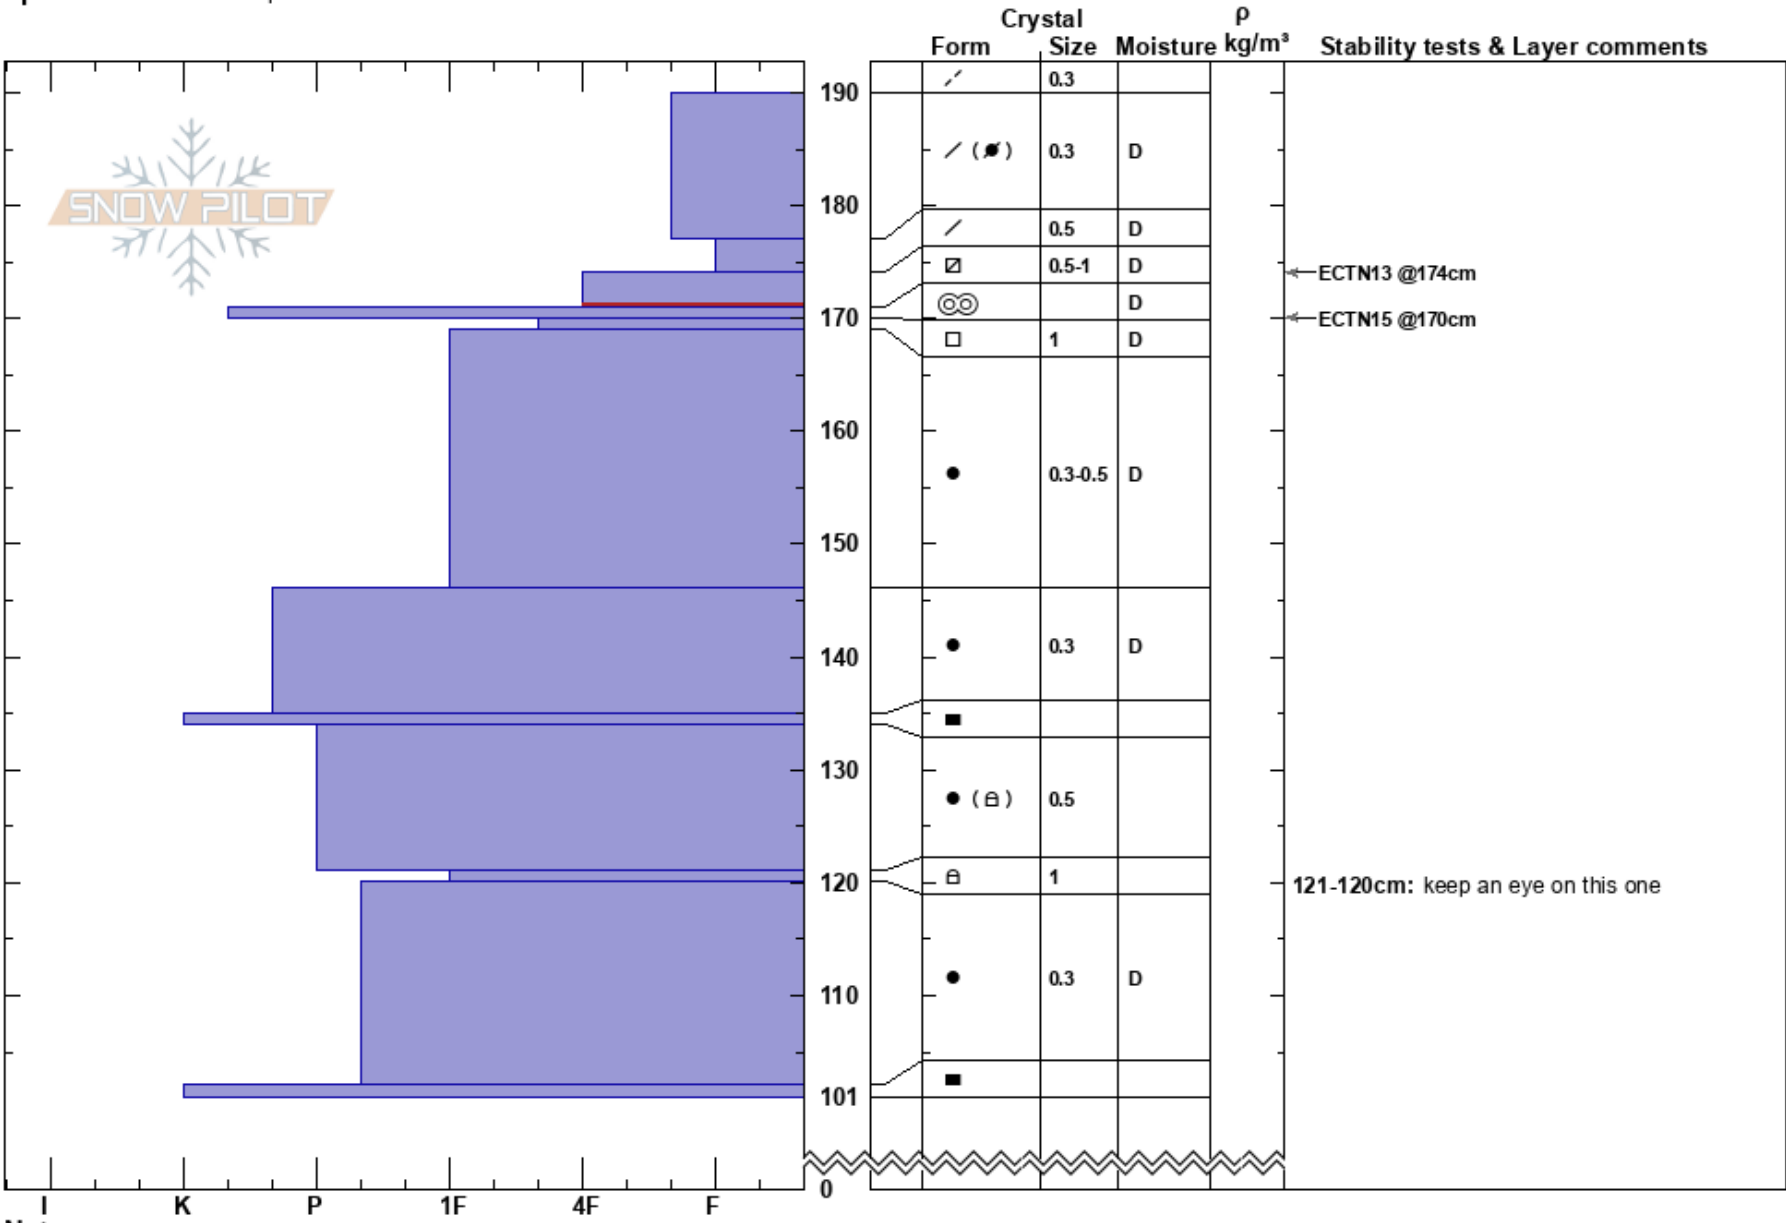

54-1 West Shoulder Low  
 Lewis Range  
 MT  
 Elevation: 4505 ft  
 Aspect: N  
 Specifics: We skied slope

Zachary Miller  
 04/03/2023 - 11:15am  
 Co-ord: 48.69630N, -113.80527W  
 Slope Angle: 25°  
 Wind Loading:

Stability: Good  
 Air Temperature: -1°C  
 Sky Cover: FEW  
 Precipitation: NO  
 Wind: Calm

HS: 190  
 PF: 30  
 PS: 10  
 174-171cm: Problematic layer  
 121-120cm: keep an eye on this one

Notes: Quick Pit to observe surface instability.