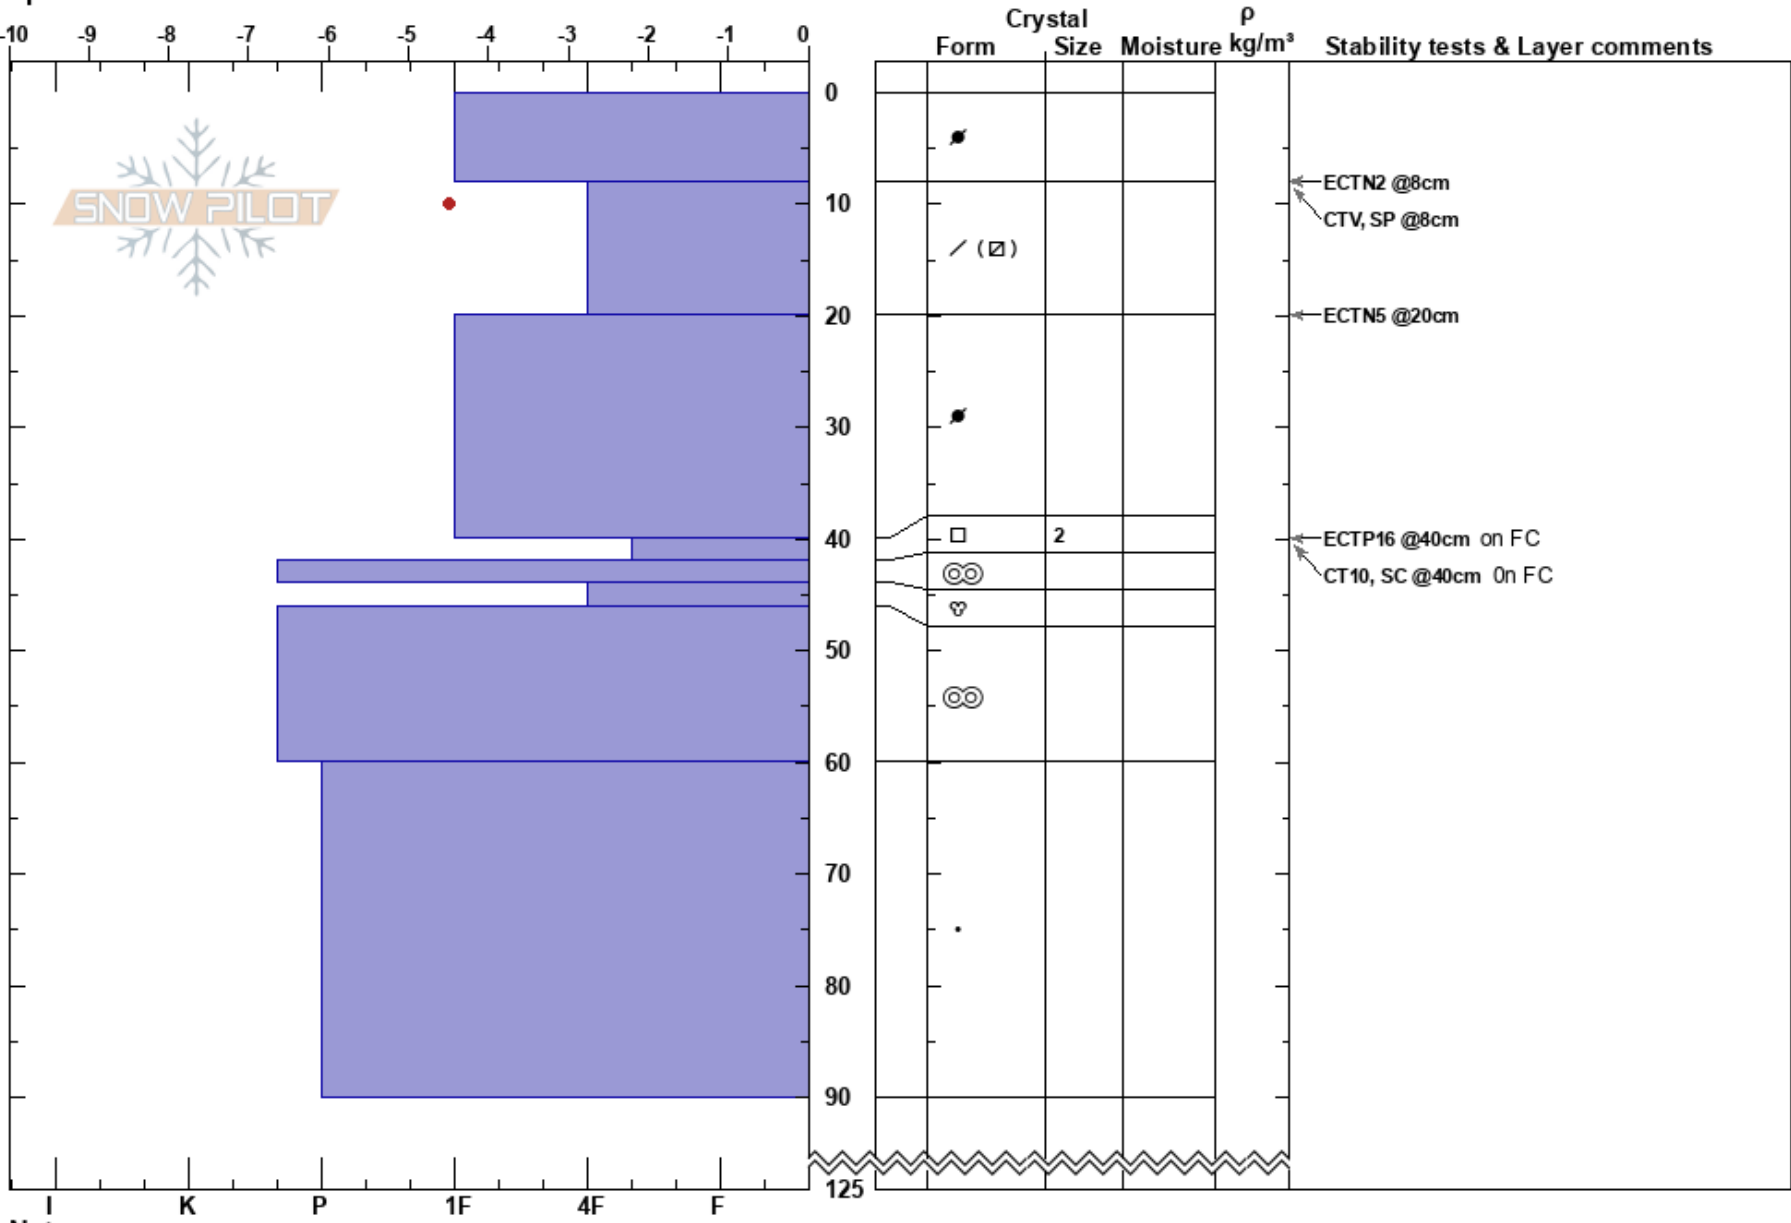

Grytan
 Kittelfället
 Sweden
 Elevation: 910 m
 Aspect: SE
 Specifics:

Tyler Curtis
 03/04/2023 - 15:00
 Co-ord: 65.25547N, 15.46576E
 Slope Angle: 36°
 Wind Loading:

Stability: HS: 125
 Air Temperature: -3.2°C PF: 15 40-42cm: Problematic layer
 Sky Cover: OVC
 Precipitation: S-1
 Wind: W Moderate

Notes: Planar Slope. Under rock band. Start zone character.
 T10 -4.5°C