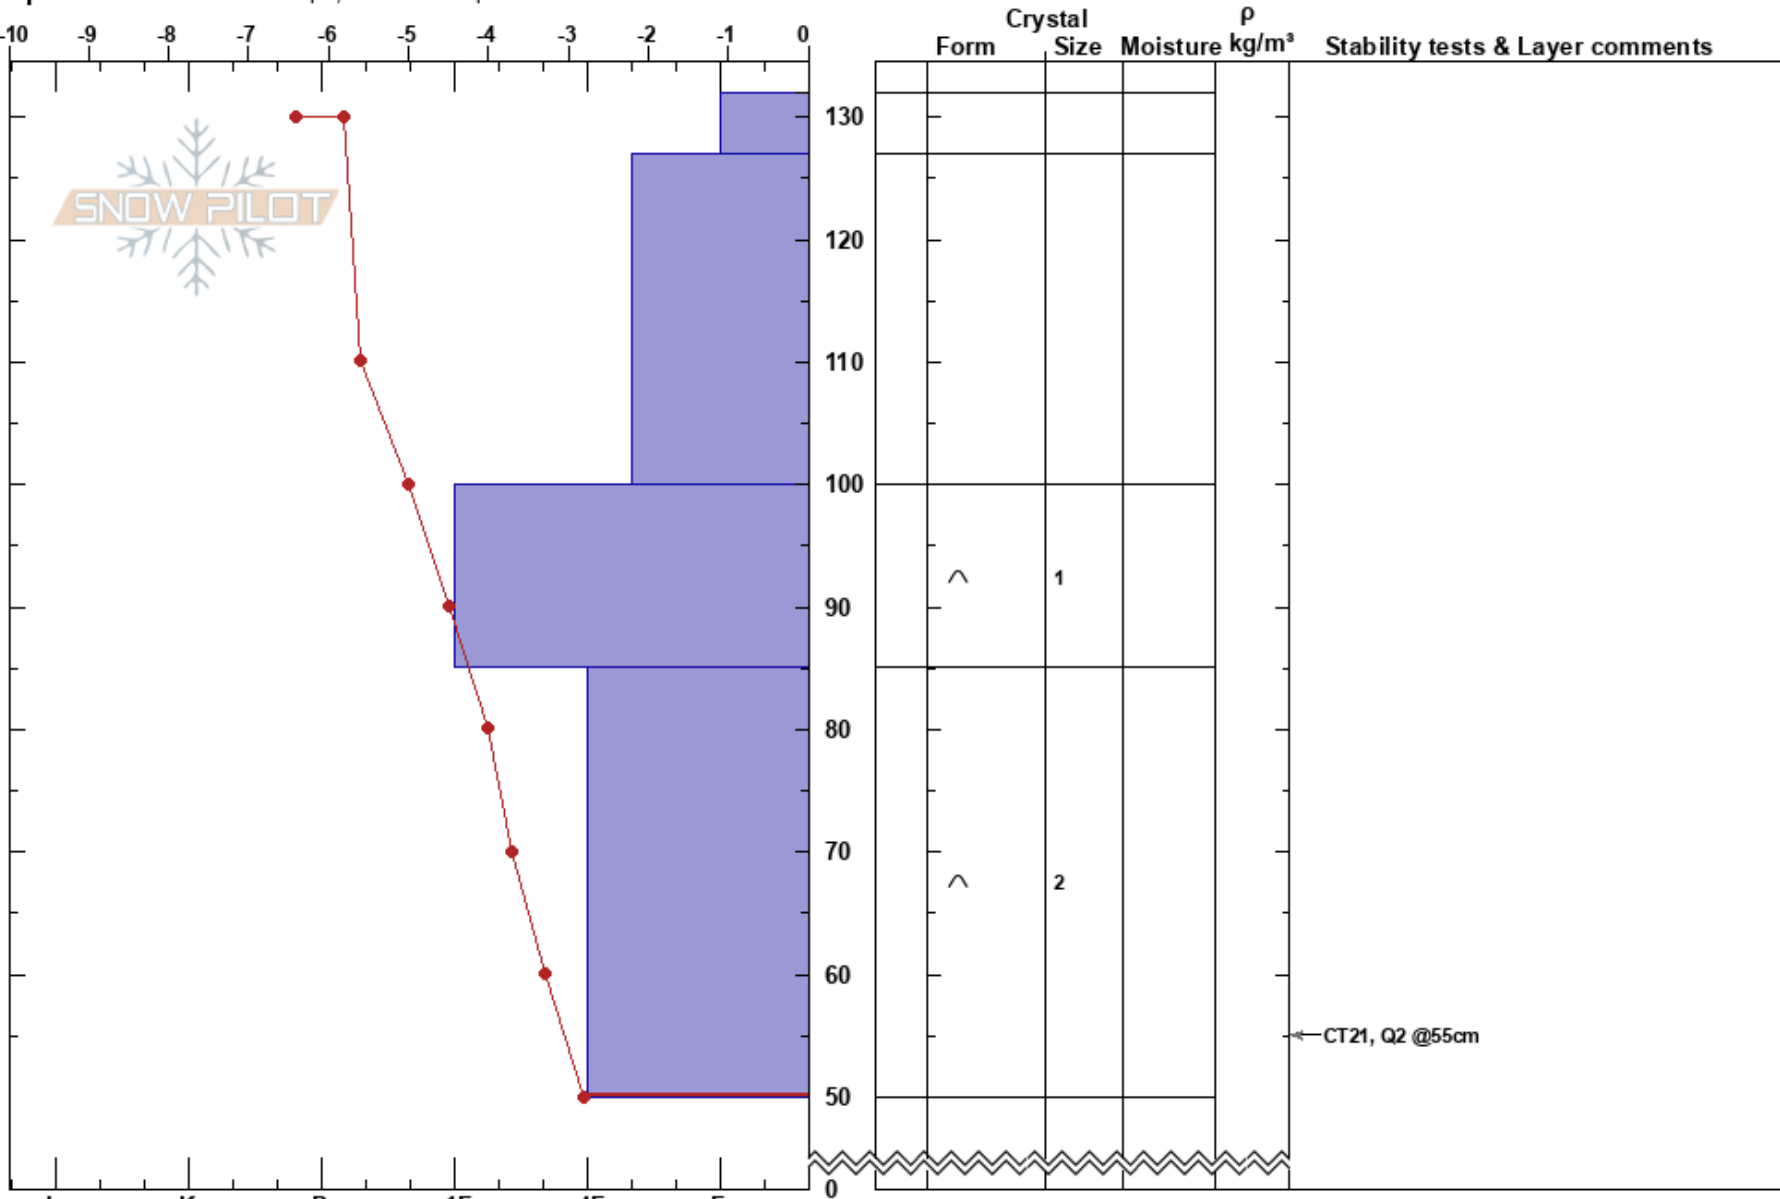

Big T
Sangre de Cristo Range
NM

Harry Sherman
04/02/2023 - 12:00pm
Co-ord: 35.77520N, -105.78677W

Elevation:
Aspect: NW
Wind Loading: no

Stability:
Air Temperature:
Sky Cover: CLR
Precipitation: NO
Wind: Calm

Layer Notes:
85-50cm: Problematic layer

Specifics: Ski tracks on slope; We skied slope

Notes: