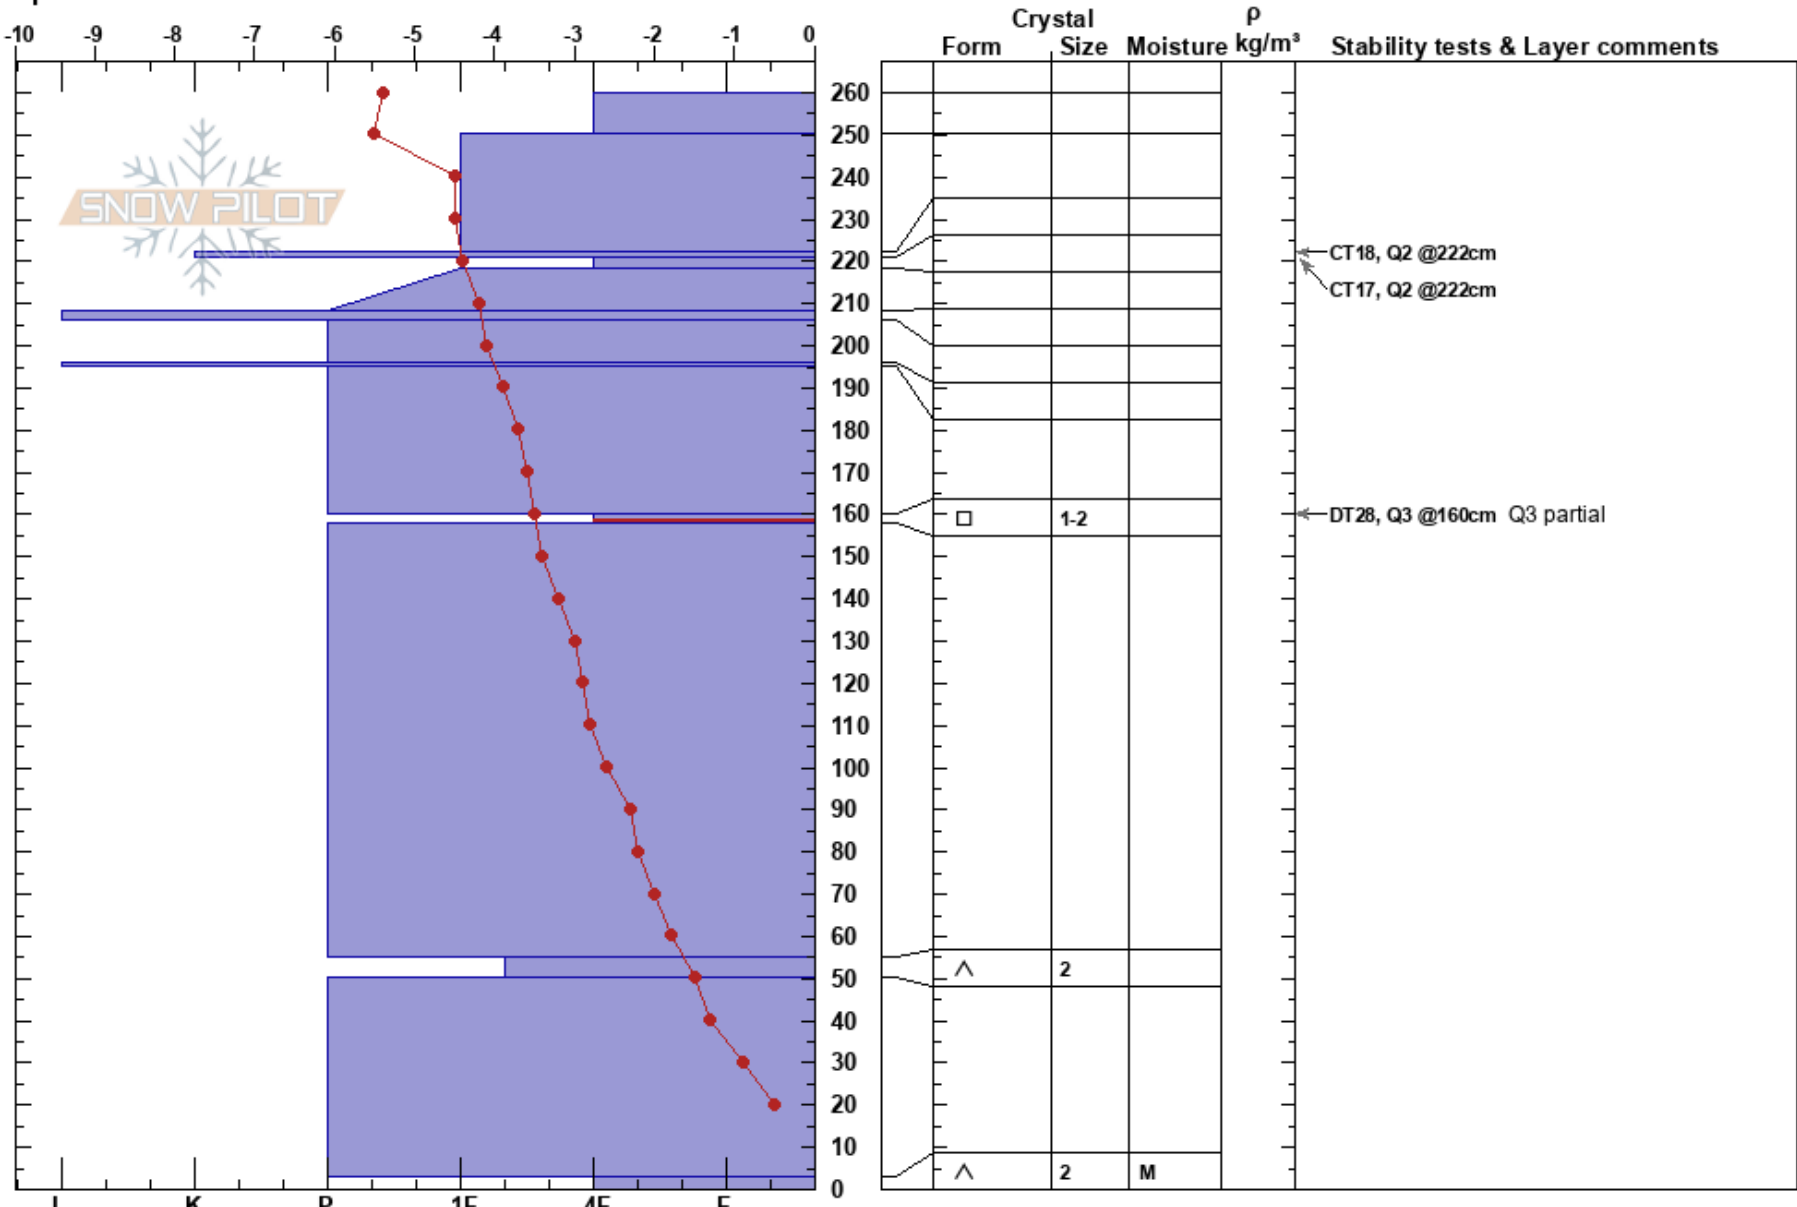

Mt Francis 2600
 Chugach Range
 AK
 Elevation: 2650 ft
 Aspect: NE
 Specifics:

Bec Bastian
 04/02/2023 - 2:08pm
 Co-ord: 61.05726N, -146.21419W
 Slope Angle: 22°
 Wind Loading: previous

Stability:
 Air Temperature: -3.1°C
 Sky Cover: FEW
 Precipitation: NO
 Wind: SE Light Breeze

HS:260
 PF: 20
 PS: 10
 160-158cm: Problematic layer

Notes: