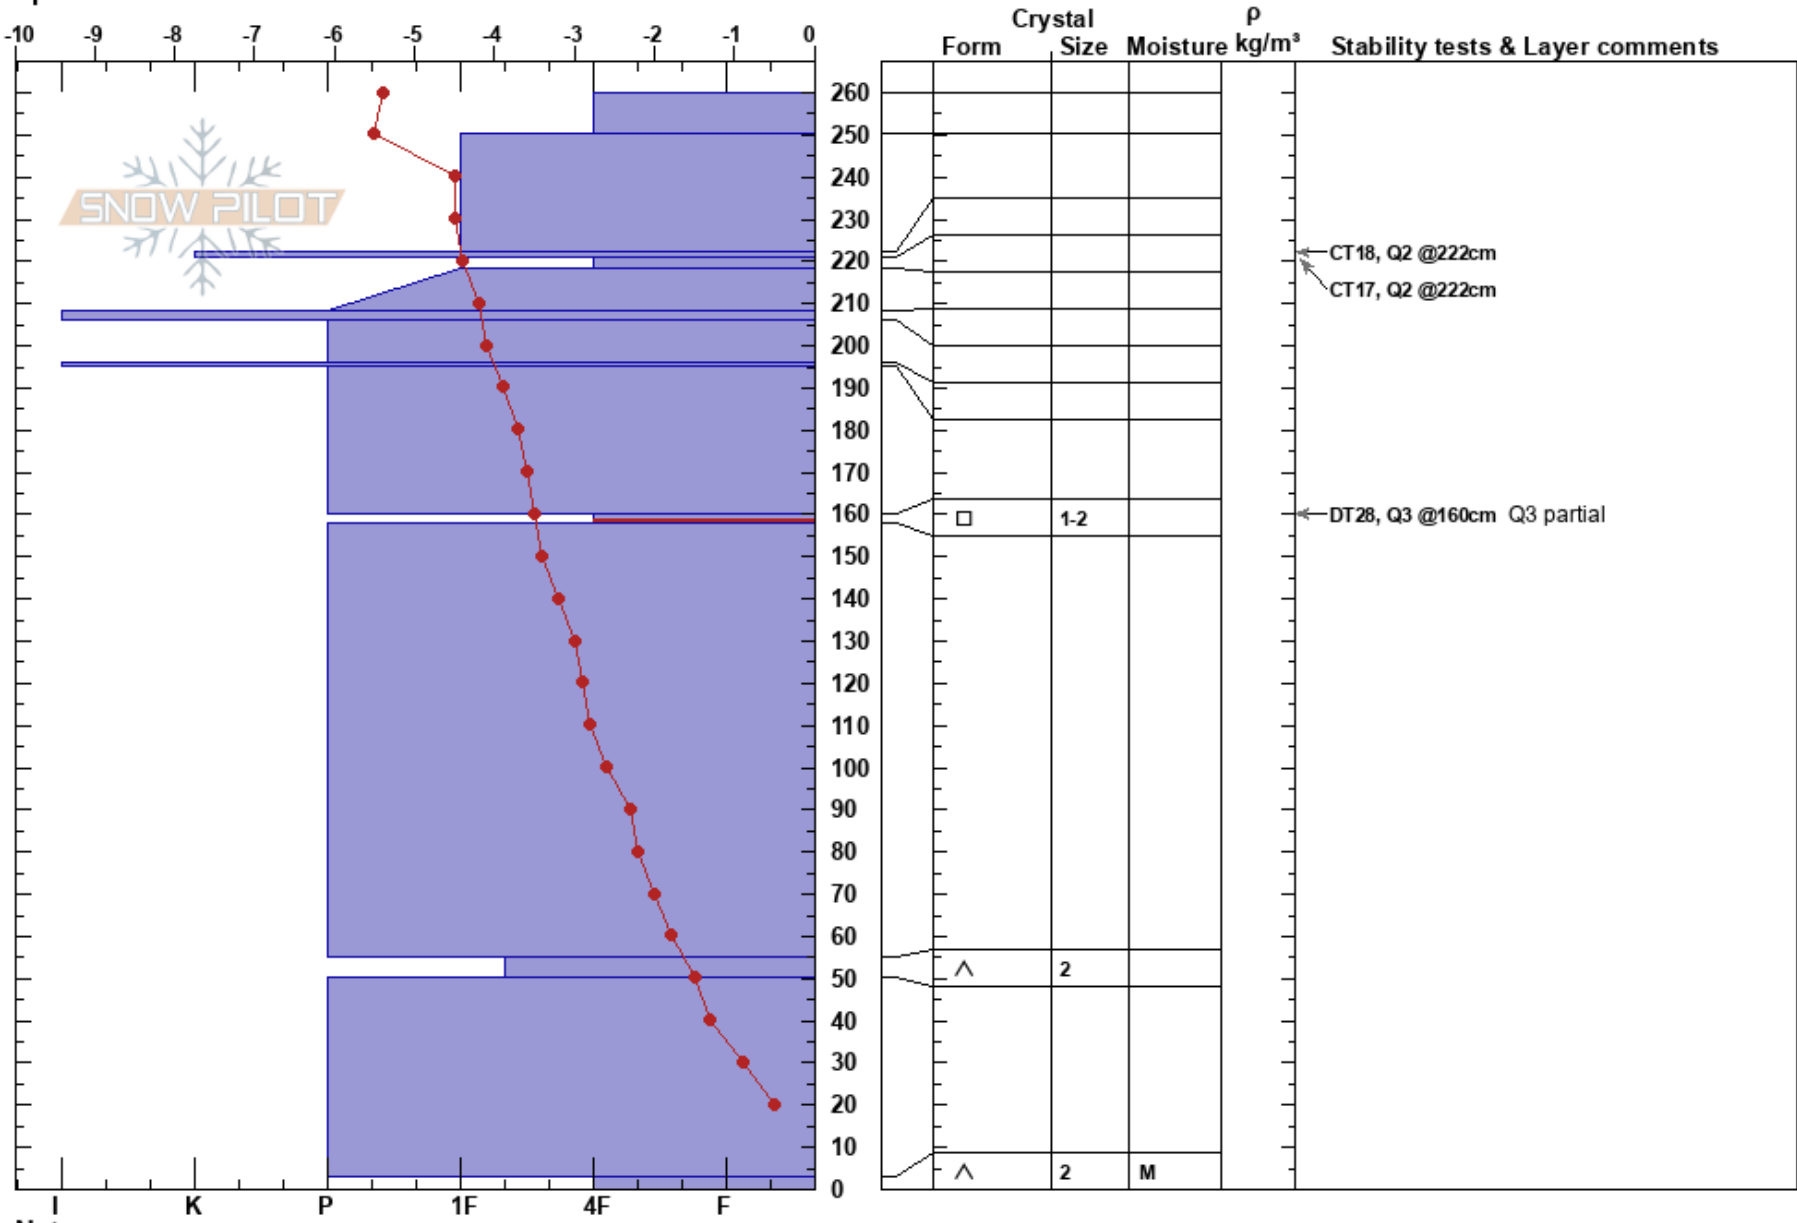

Mt Francis 2600
 Chugach Range
 AK
 Elevation: 2650 ft
 Aspect: NE
 Specifics:

Bec Bastian
 04/02/2023 - 2:08pm
 Co-ord: 61.05726N, -146.21419W
 Slope Angle: 22°
 Wind Loading: previous

Stability:
 Air Temperature: -3.1°C
 Sky Cover: FEW
 Precipitation: NO
 Wind: SE Light Breeze

HS:260
 PF: 20
 PS: 10
 160-158cm: Problematic layer

Notes: