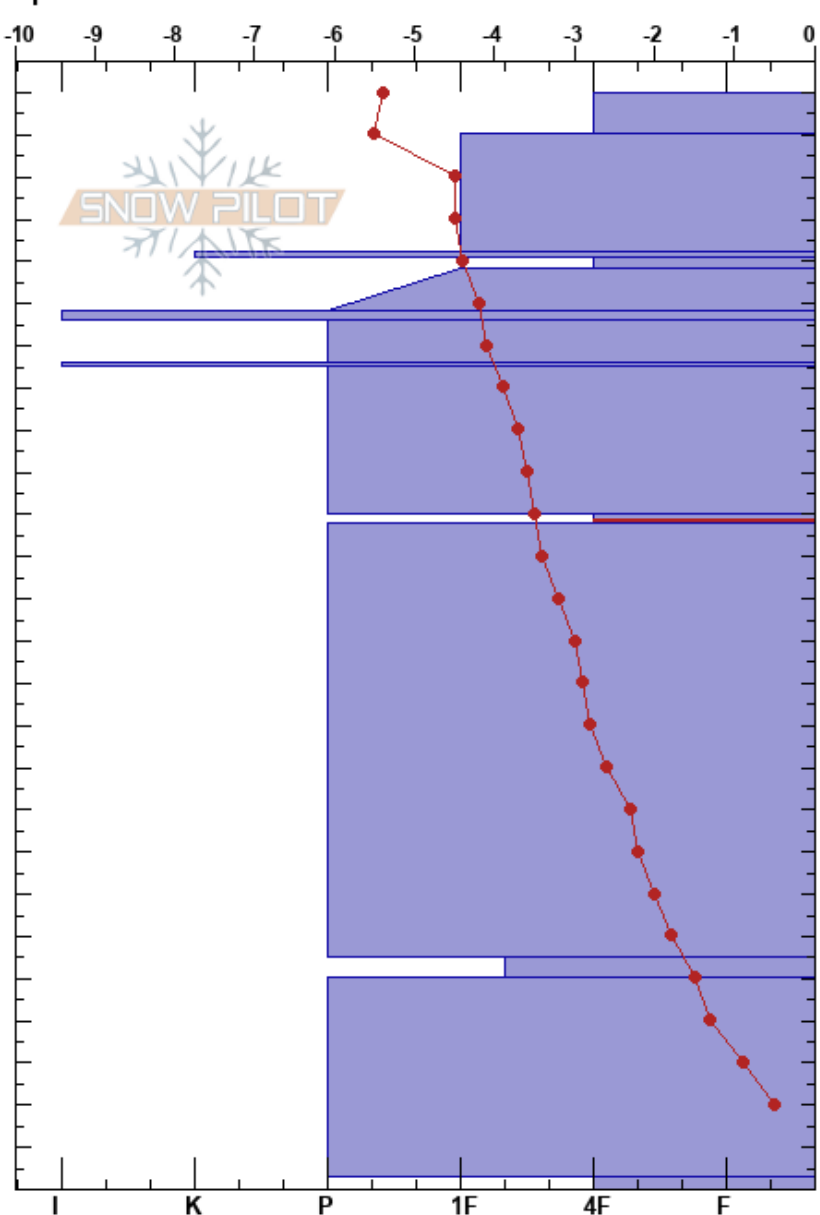

Mt Francis 2600
 Chugach Range
 AK
 Elevation: 2650 ft
 Aspect: NE
 Specifics:

Bec Bastian
 04/02/2023 - 2:08pm
 Co-ord: 61.05726N, -146.21419W
 Slope Angle: 22°
 Wind Loading: previous

Stability:
 Air Temperature: -3.1°C
 Sky Cover: FEW
 Precipitation: NO
 Wind: SE Light Breeze

HS:260
 PF: 20
 PS: 10
 160-158cm: Problematic layer

Height (cm)	Crystal		Moisture (kg/m³)	Stability tests & Layer comments
	Form	Size		
260				
250				
240				
230				
220				← CT18, Q2 @222cm ← CT17, Q2 @222cm
210				
200				
190				
180				
170				
160	□	1-2		← DT28, Q3 @160cm Q3 partial
150				
140				
130				
120				
110				
100				
90				
80				
70				
60				
50	^	2		
40				
30				
20				
10				
0	^	2	M	