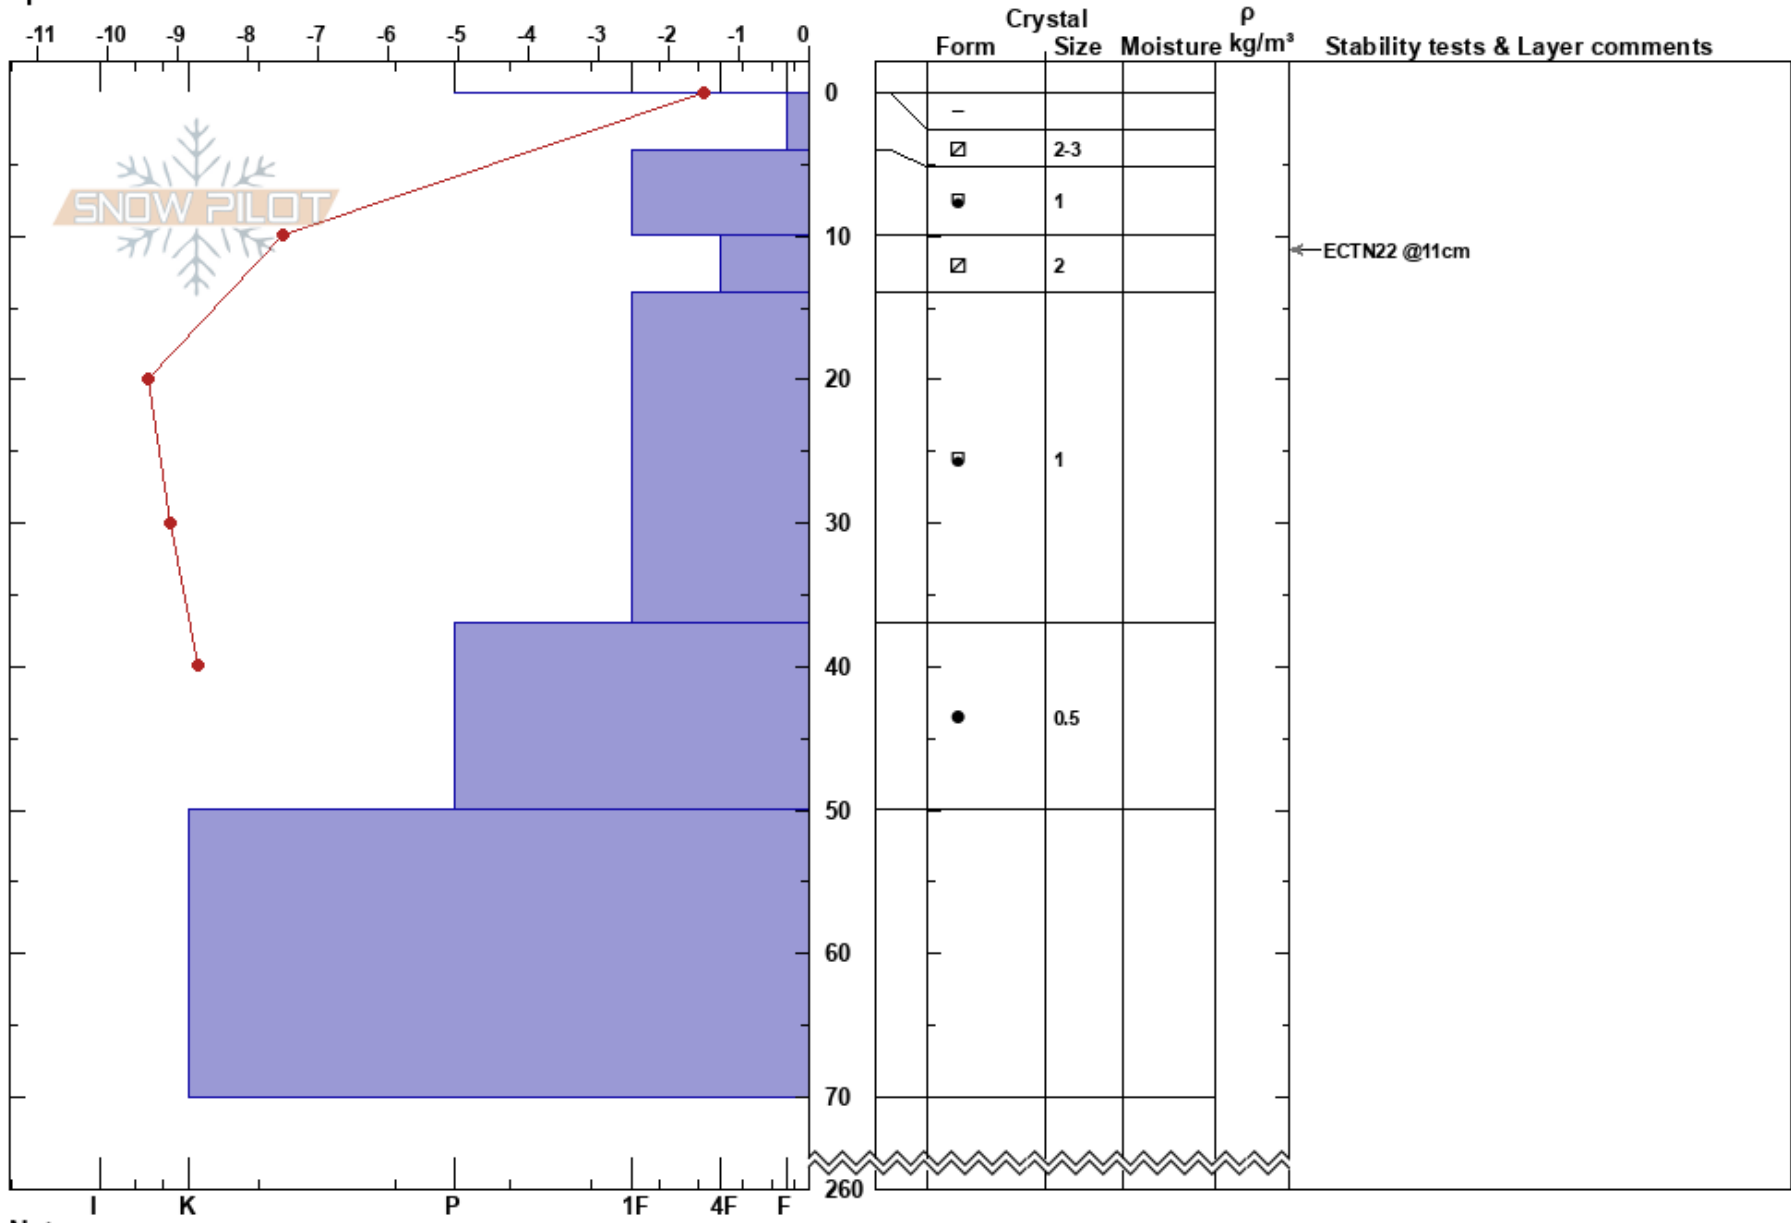

LillSylen  
 Sylarna  
 Sweden  
 Elevation: 1371 m  
 Aspect: E  
 Specifics:

Oskar Brodén  
 03/04/2023 - 11:24  
 Co-ord:  
 Slope Angle: 28°  
 Wind Loading:

Stability:  
 Air Temperature: -3.9°C PF: 10  
 Sky Cover: FEW  
 Precipitation: NO  
 Wind: W Light Breeze

Layer Notes:

Notes: