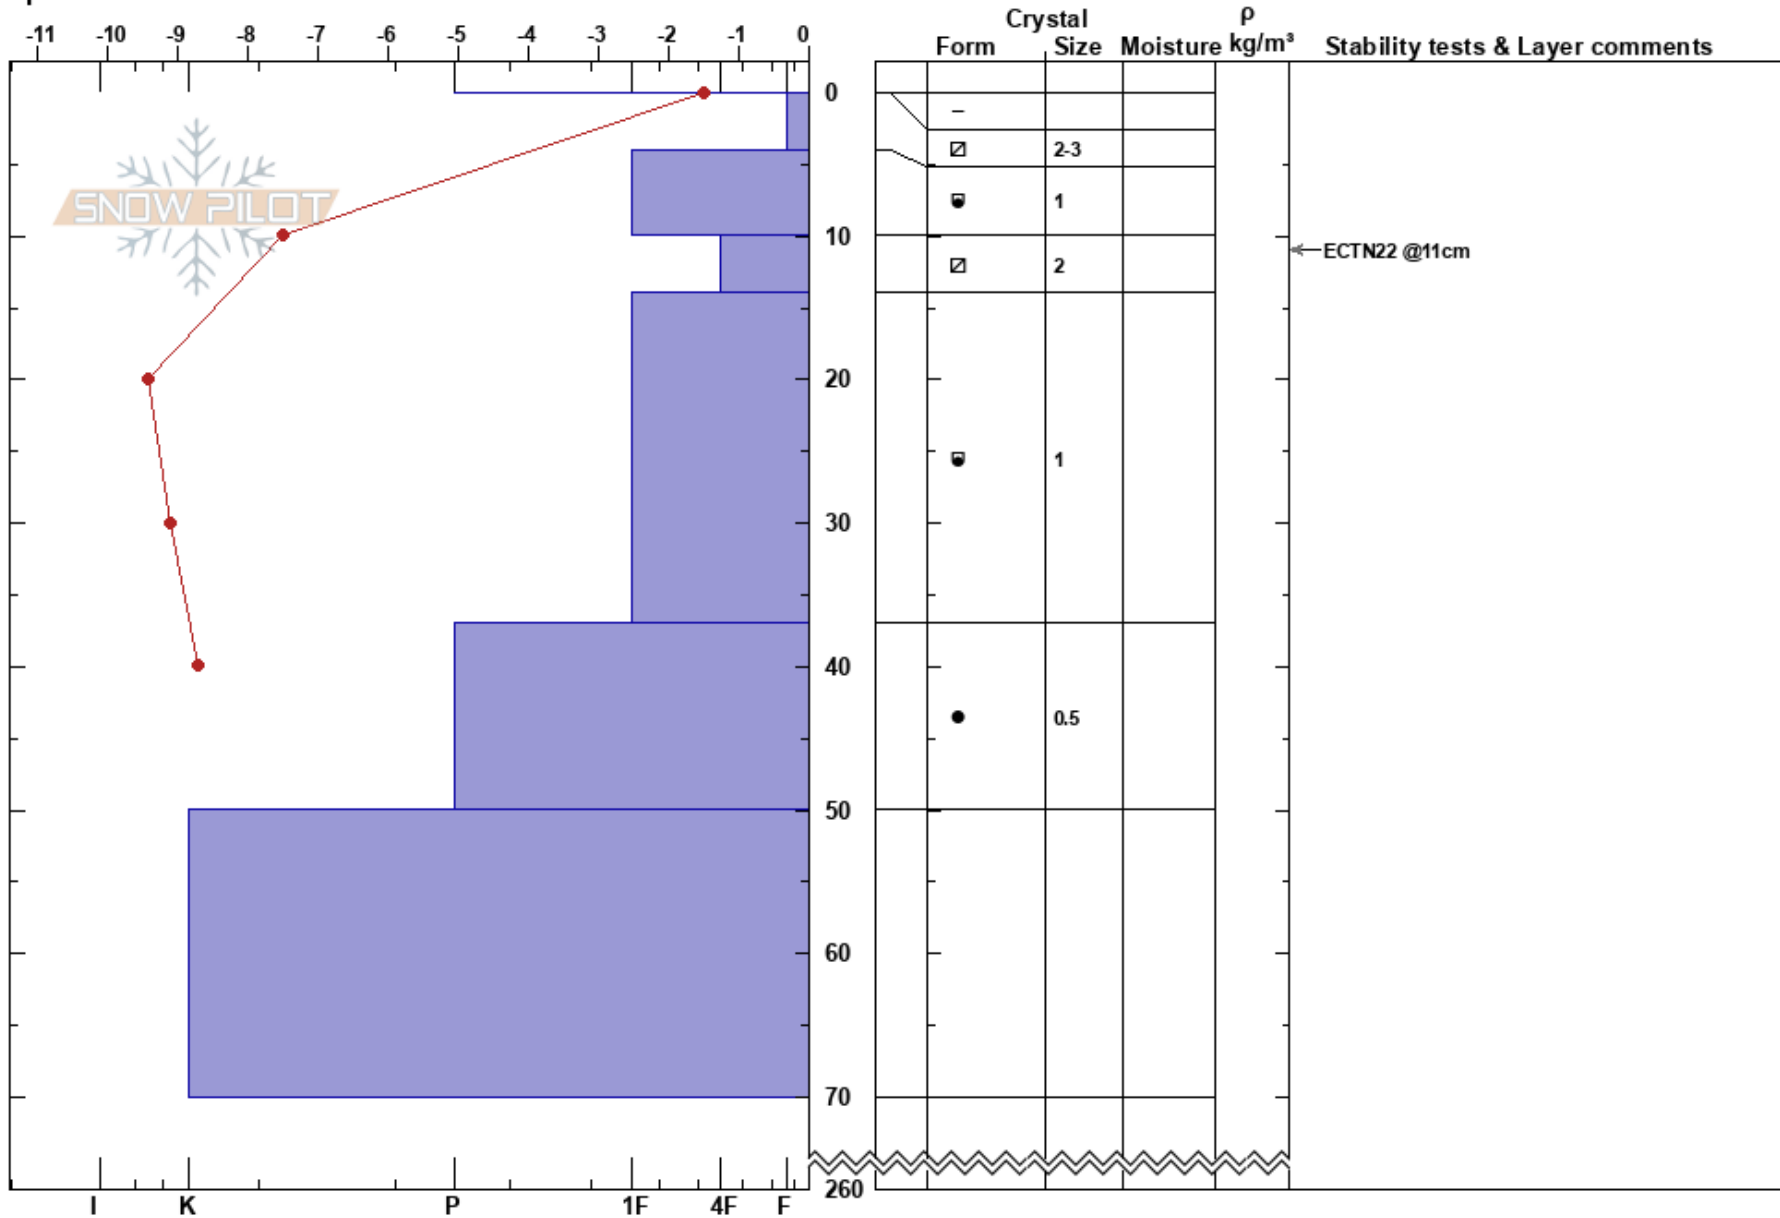

LillSylen
 Sylarna
 Sweden
 Elevation: 1371 m
 Aspect: E
 Specifics:

Oskar Brodén
 03/04/2023 - 11:24
 Co-ord:
 Slope Angle: 28°
 Wind Loading:

Stability:
 Air Temperature: -3.9°C
 Sky Cover: FEW
 Precipitation: NO
 Wind: W Light Breeze

HS:260
 PF: 10
 Layer Notes:

Notes: