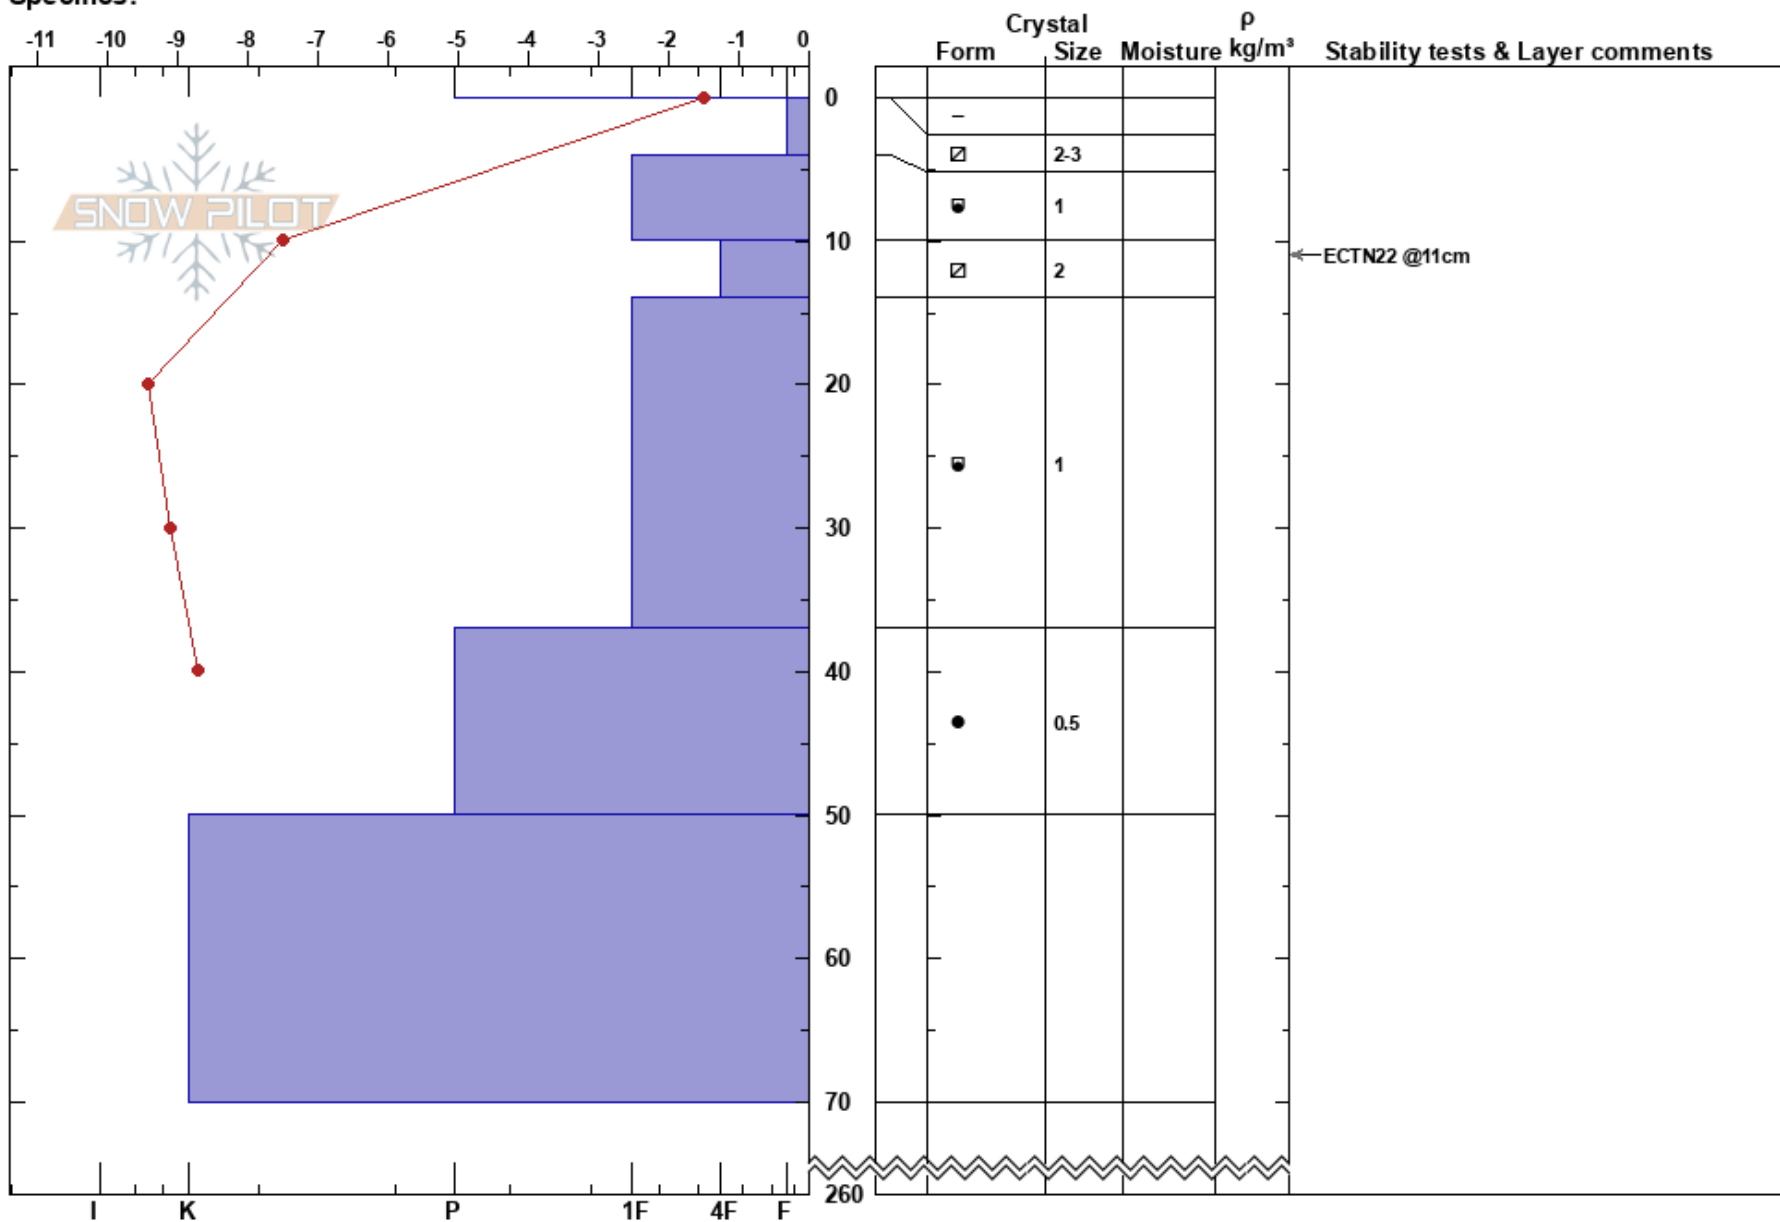

LillSylen  
 Sylarna  
 Sweden  
 Elevation: 1371 m  
 Aspect: E  
 Specifics:

Oskar Brodén  
 03/04/2023 - 11:24  
 Co-ord:  
 Slope Angle: 28°  
 Wind Loading:

Stability:  
 Air Temperature: -3.9°C PF: 10  
 Sky Cover: FEW  
 Precipitation: NO  
 Wind: W Light Breeze

Layer Notes:

Notes: