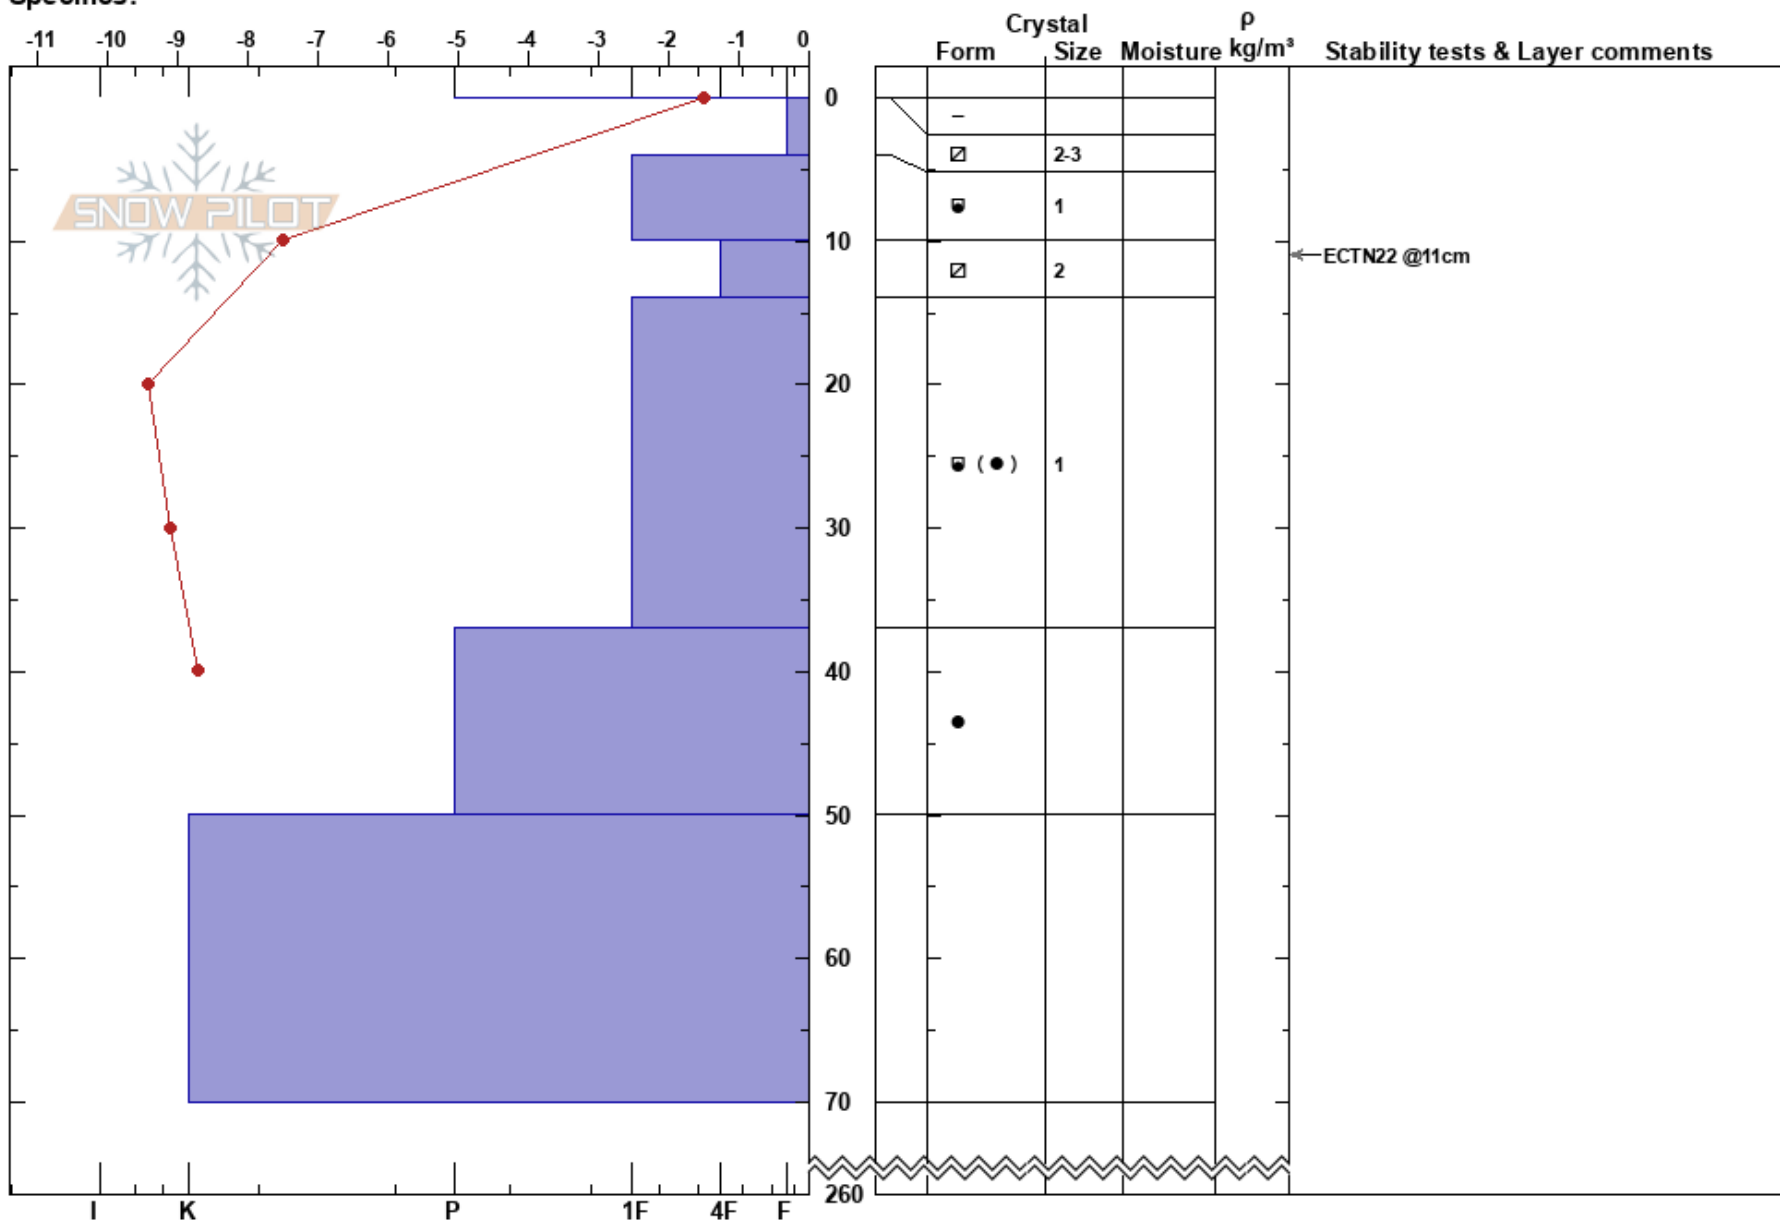

LillSylen  
 Sylarna  
 Sweden  
 Elevation: 1371 m  
 Aspect: E  
 Specifics:

Oskar Brodén  
 03/04/2023 - 11:24  
 Co-ord:  
 Slope Angle: 28°  
 Wind Loading:

Stability:  
 Air Temperature: -3.9°C PF: 10  
 Sky Cover: FEW  
 Precipitation: NO  
 Wind: W Light Breeze

Layer Notes:

Notes: