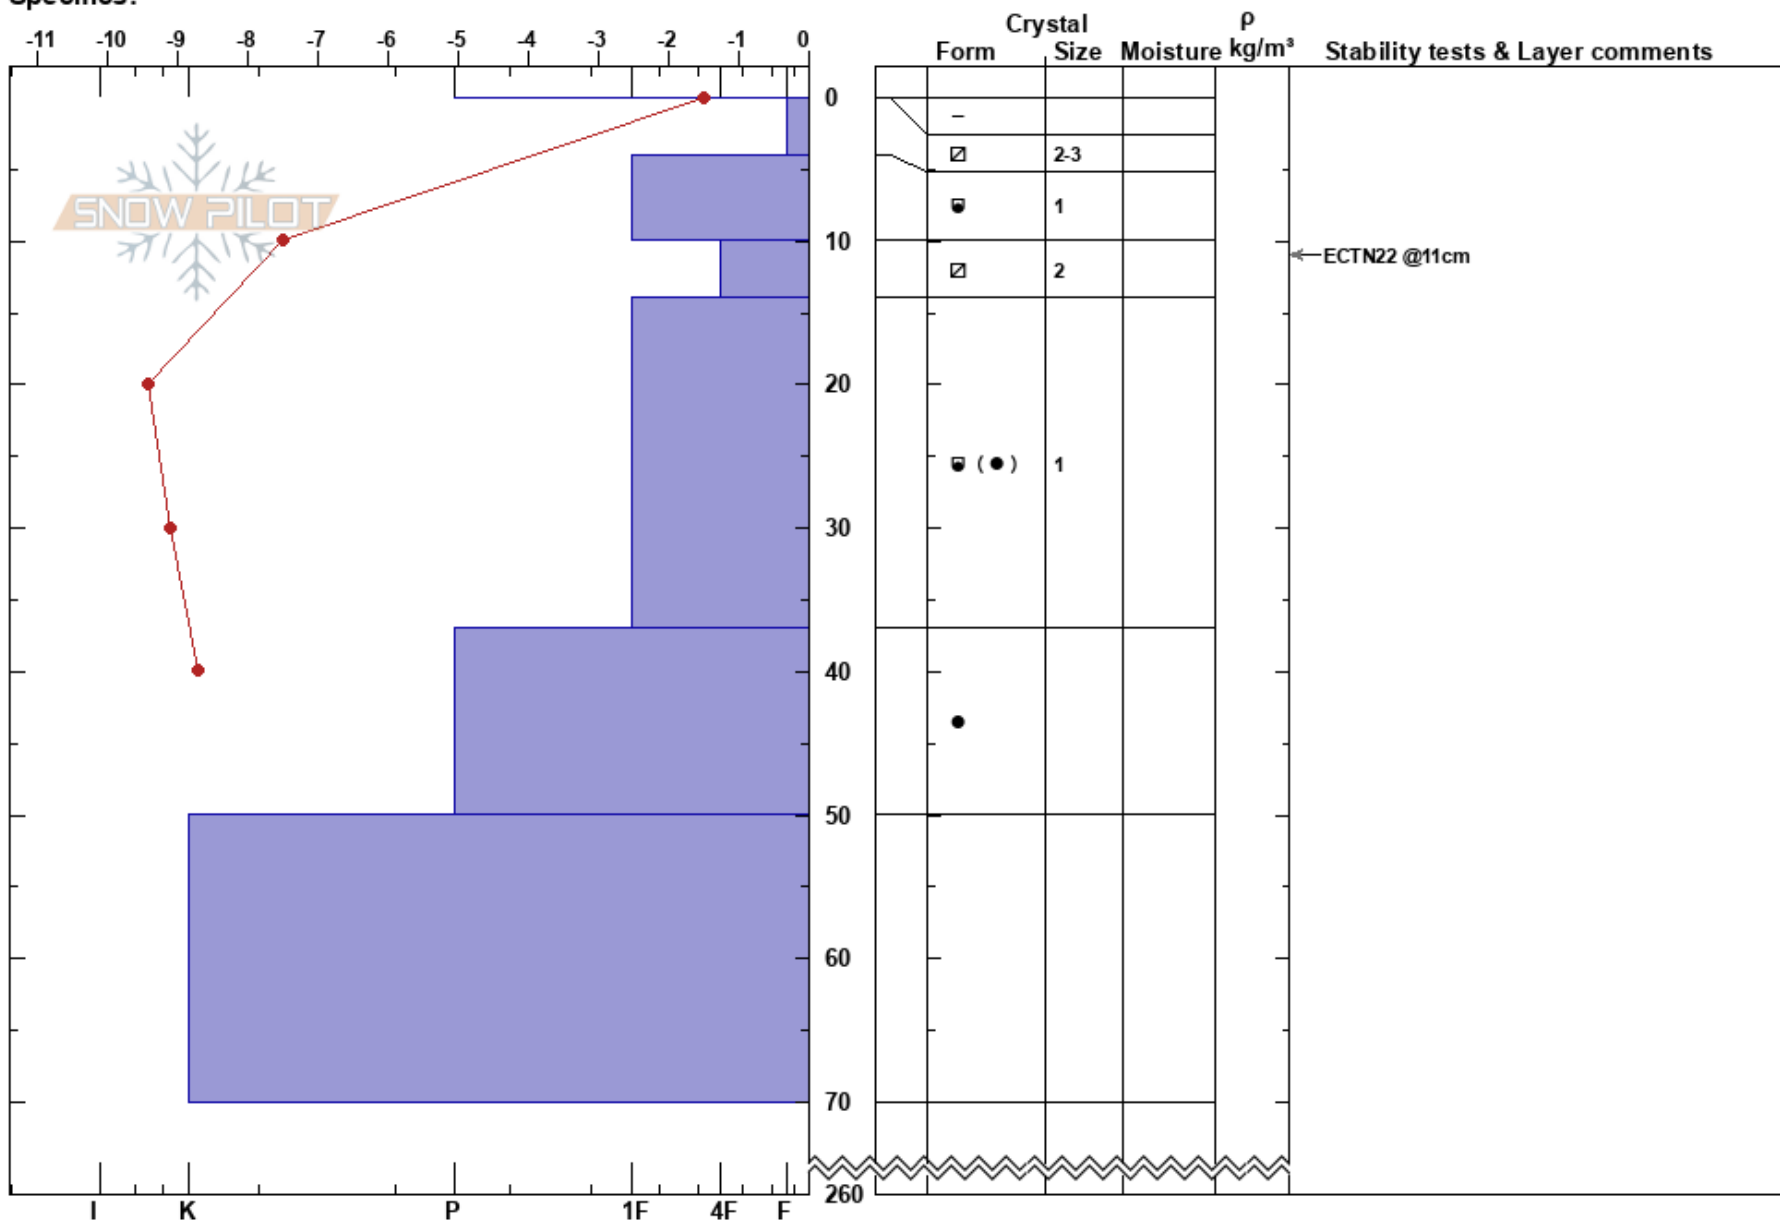

LillSylen
 Sylarna
 Sweden
 Elevation: 1371 m
 Aspect: E
 Specifics:

Oskar Brodén
 03/04/2023 - 11:24
 Co-ord:
 Slope Angle: 28°
 Wind Loading:

Stability:
 Air Temperature: -3.9°C PF: 10
 Sky Cover: FEW
 Precipitation: NO
 Wind: W Light Breeze

Layer Notes:

Notes: