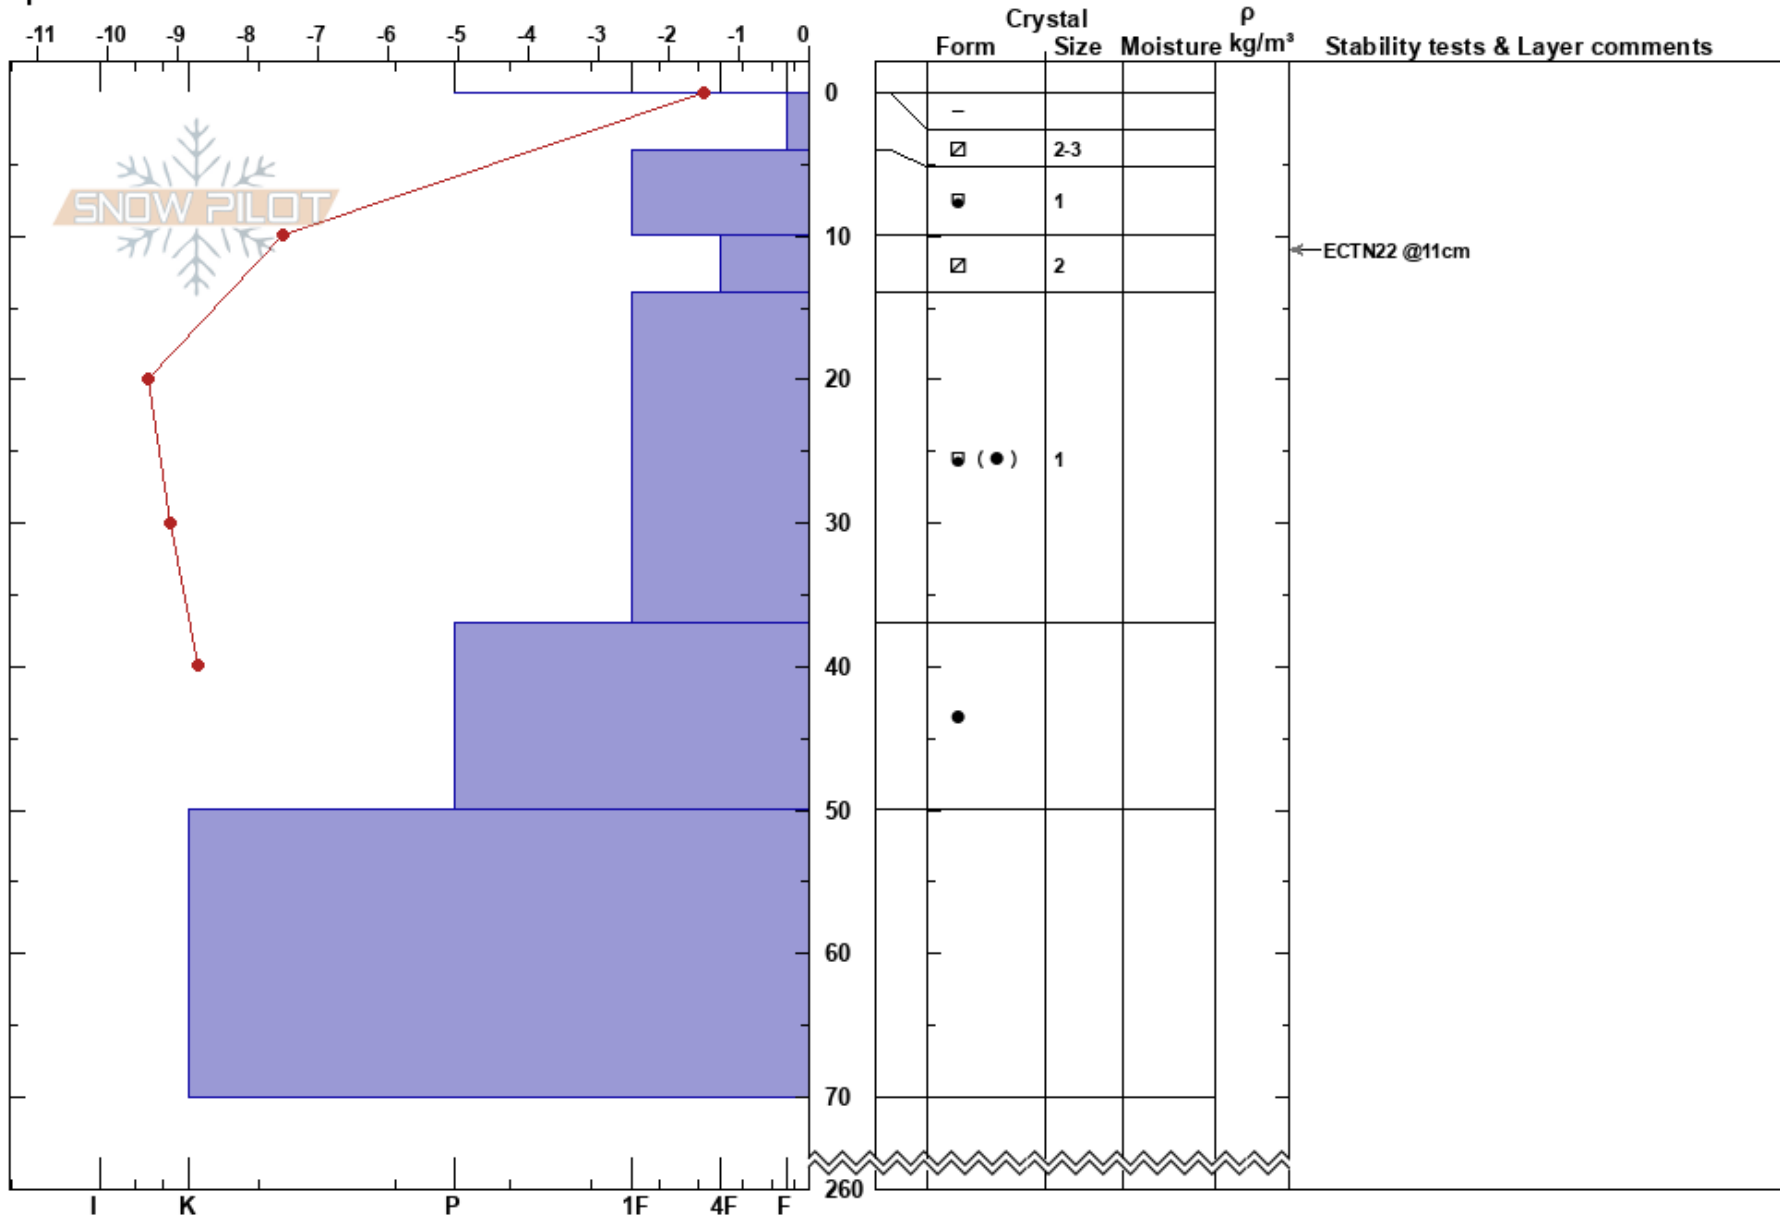

LillSylen
 Sylarna
 Sweden
 Elevation: 1371 m
 Aspect: E
 Specifics:

Oskar Brodén
 03/04/2023 - 11:24
 Co-ord:
 Slope Angle: 28°
 Wind Loading:

Stability:
 Air Temperature: -3.9°C PF: 10
 Sky Cover: FEW
 Precipitation: NO
 Wind: W Light Breeze

Layer Notes:

Notes: