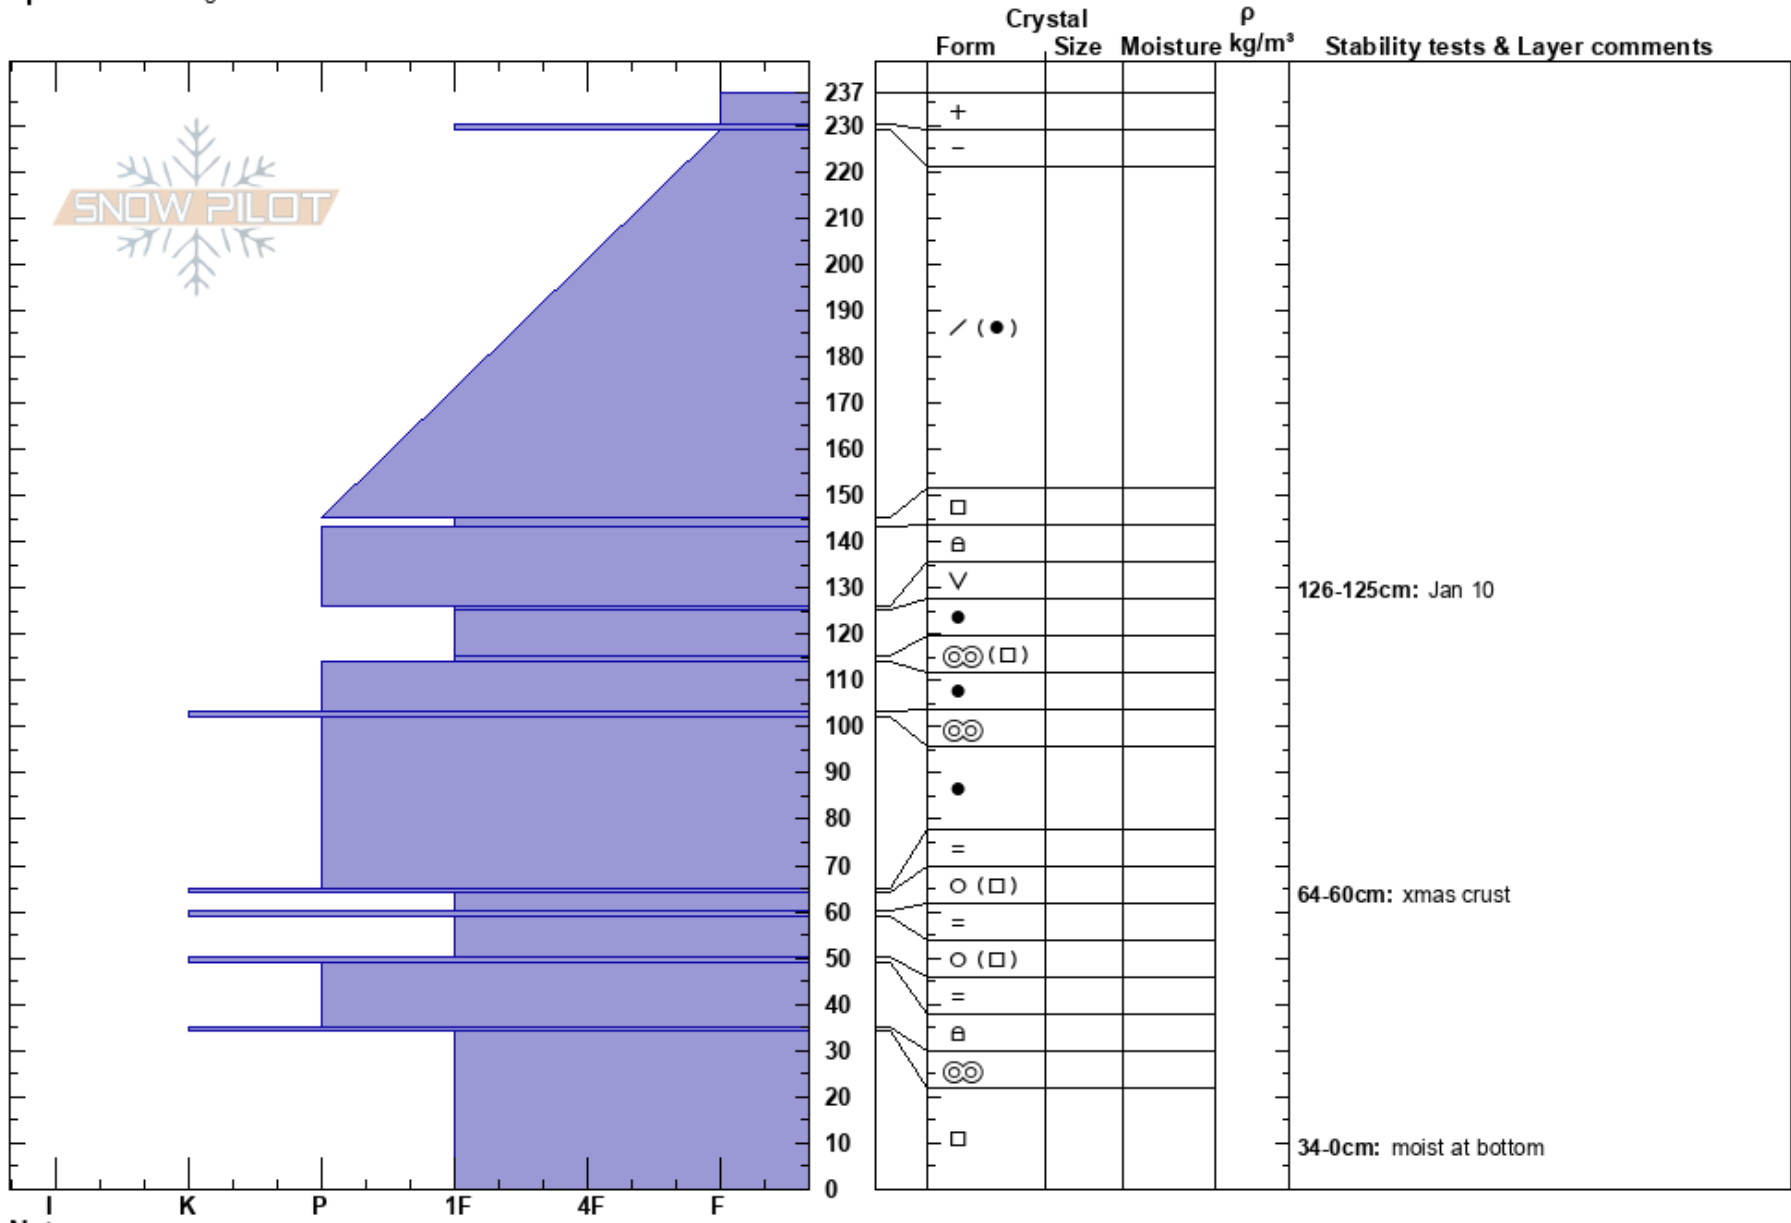

Center Ridge Weather S
 Chugach Range
 AK
 Elevation: 1830 ft
 Aspect:
 Specifics: Pit dug in a Ski Area

Chloe Steiner
 03/31/2023 - 1:00pm
 Co-ord: 60.78037N, -149.18515W
 Slope Angle: 0°
 Wind Loading: no

Stability:
 Air Temperature:
 Sky Cover: BKN
 Precipitation: NO
 Wind: Calm

HS:237
 PF: 25
 PS: 6
 Layer Notes:
 145-143cm: Problematic layer
 126-125cm: Jan 10
 64-60cm: xmas crust
 34-0cm: moist at bottom