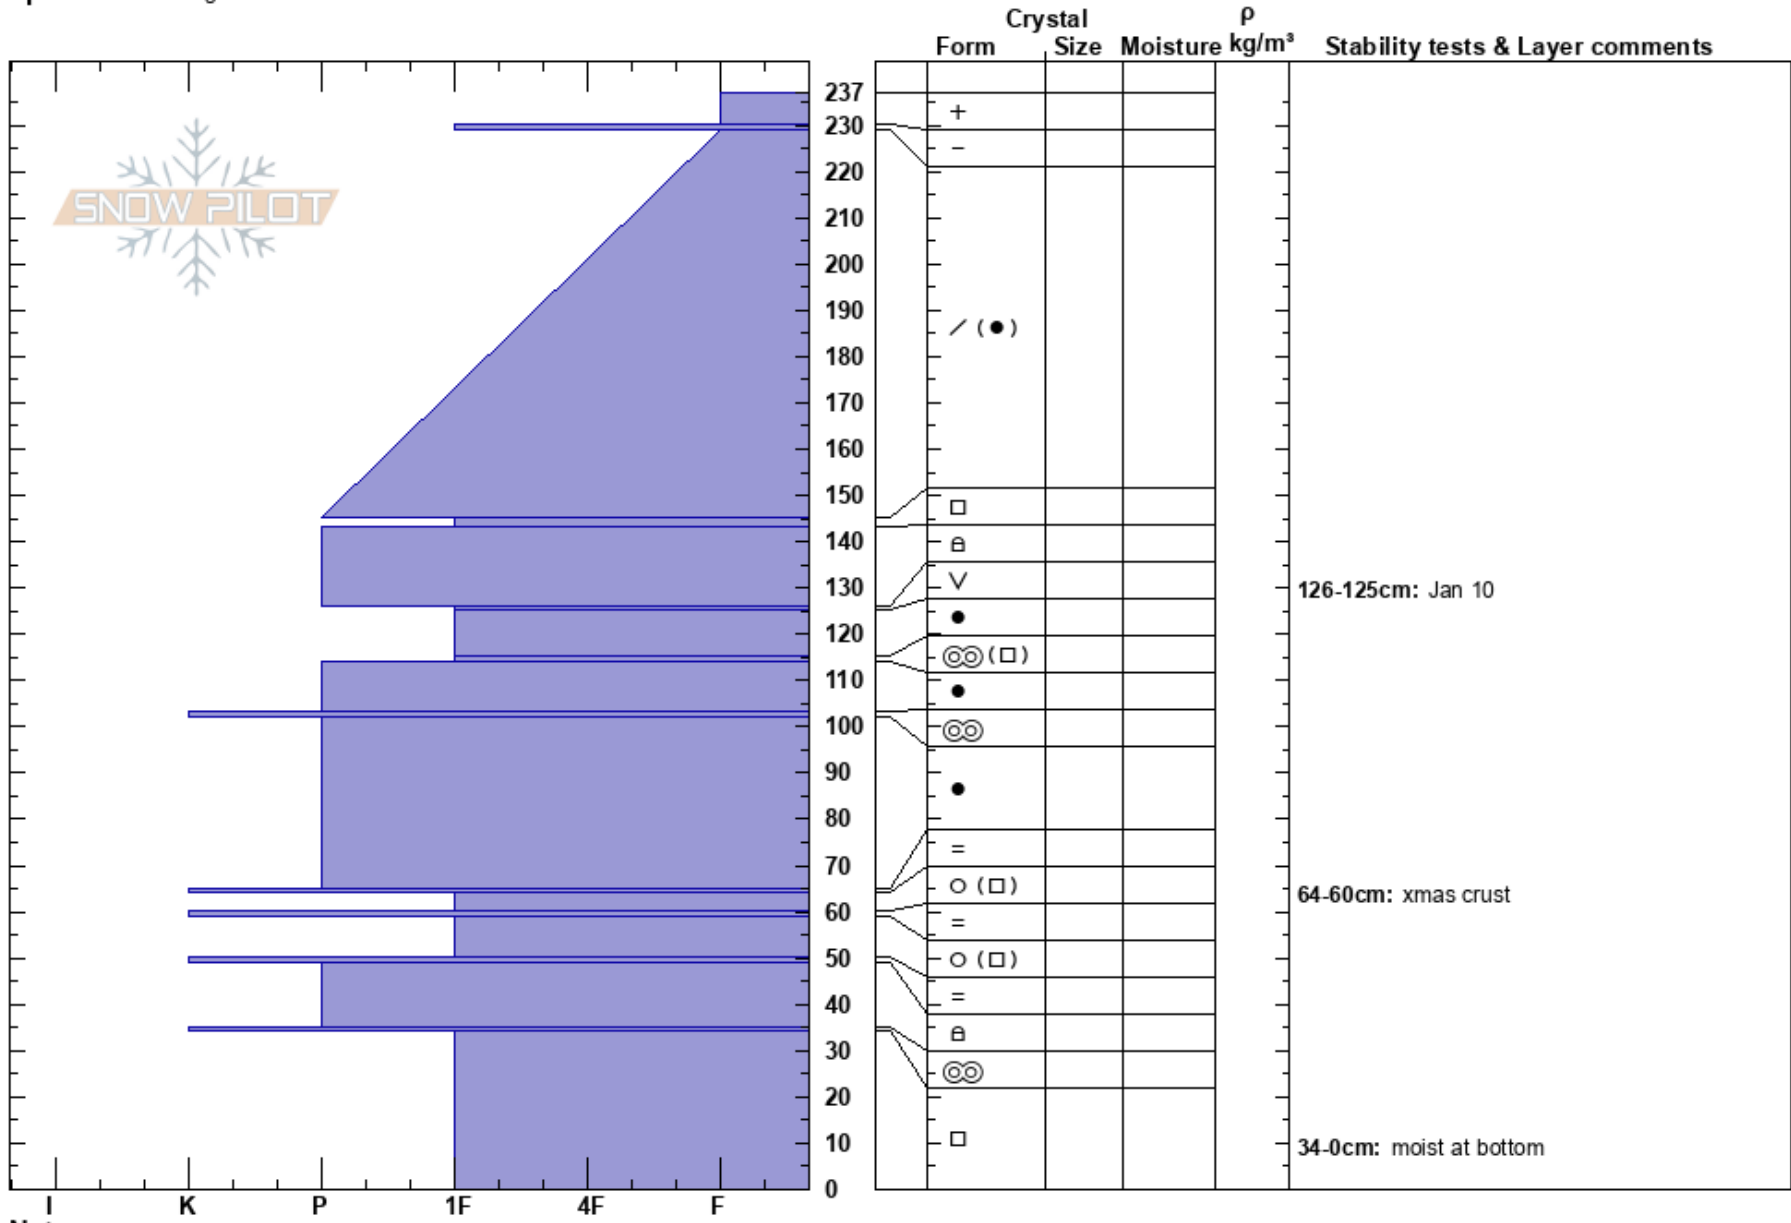

Center Ridge Weather S  
 Chugach Range  
 AK  
 Elevation: 1830 ft  
 Aspect:  
 Specifics: Pit dug in a Ski Area

Chloe Steiner  
 03/31/2023 - 1:00pm  
 Co-ord: 60.78037N, -149.18515W  
 Slope Angle: 0°  
 Wind Loading: no

Stability:  
 Air Temperature:  
 Sky Cover: BKN  
 Precipitation: NO  
 Wind: Calm

HS:237  
 PF: 25  
 PS: 6  
 Layer Notes:  
 145-143cm: Problematic layer  
 126-125cm: Jan 10  
 64-60cm: xmas crust  
 34-0cm: moist at bottom