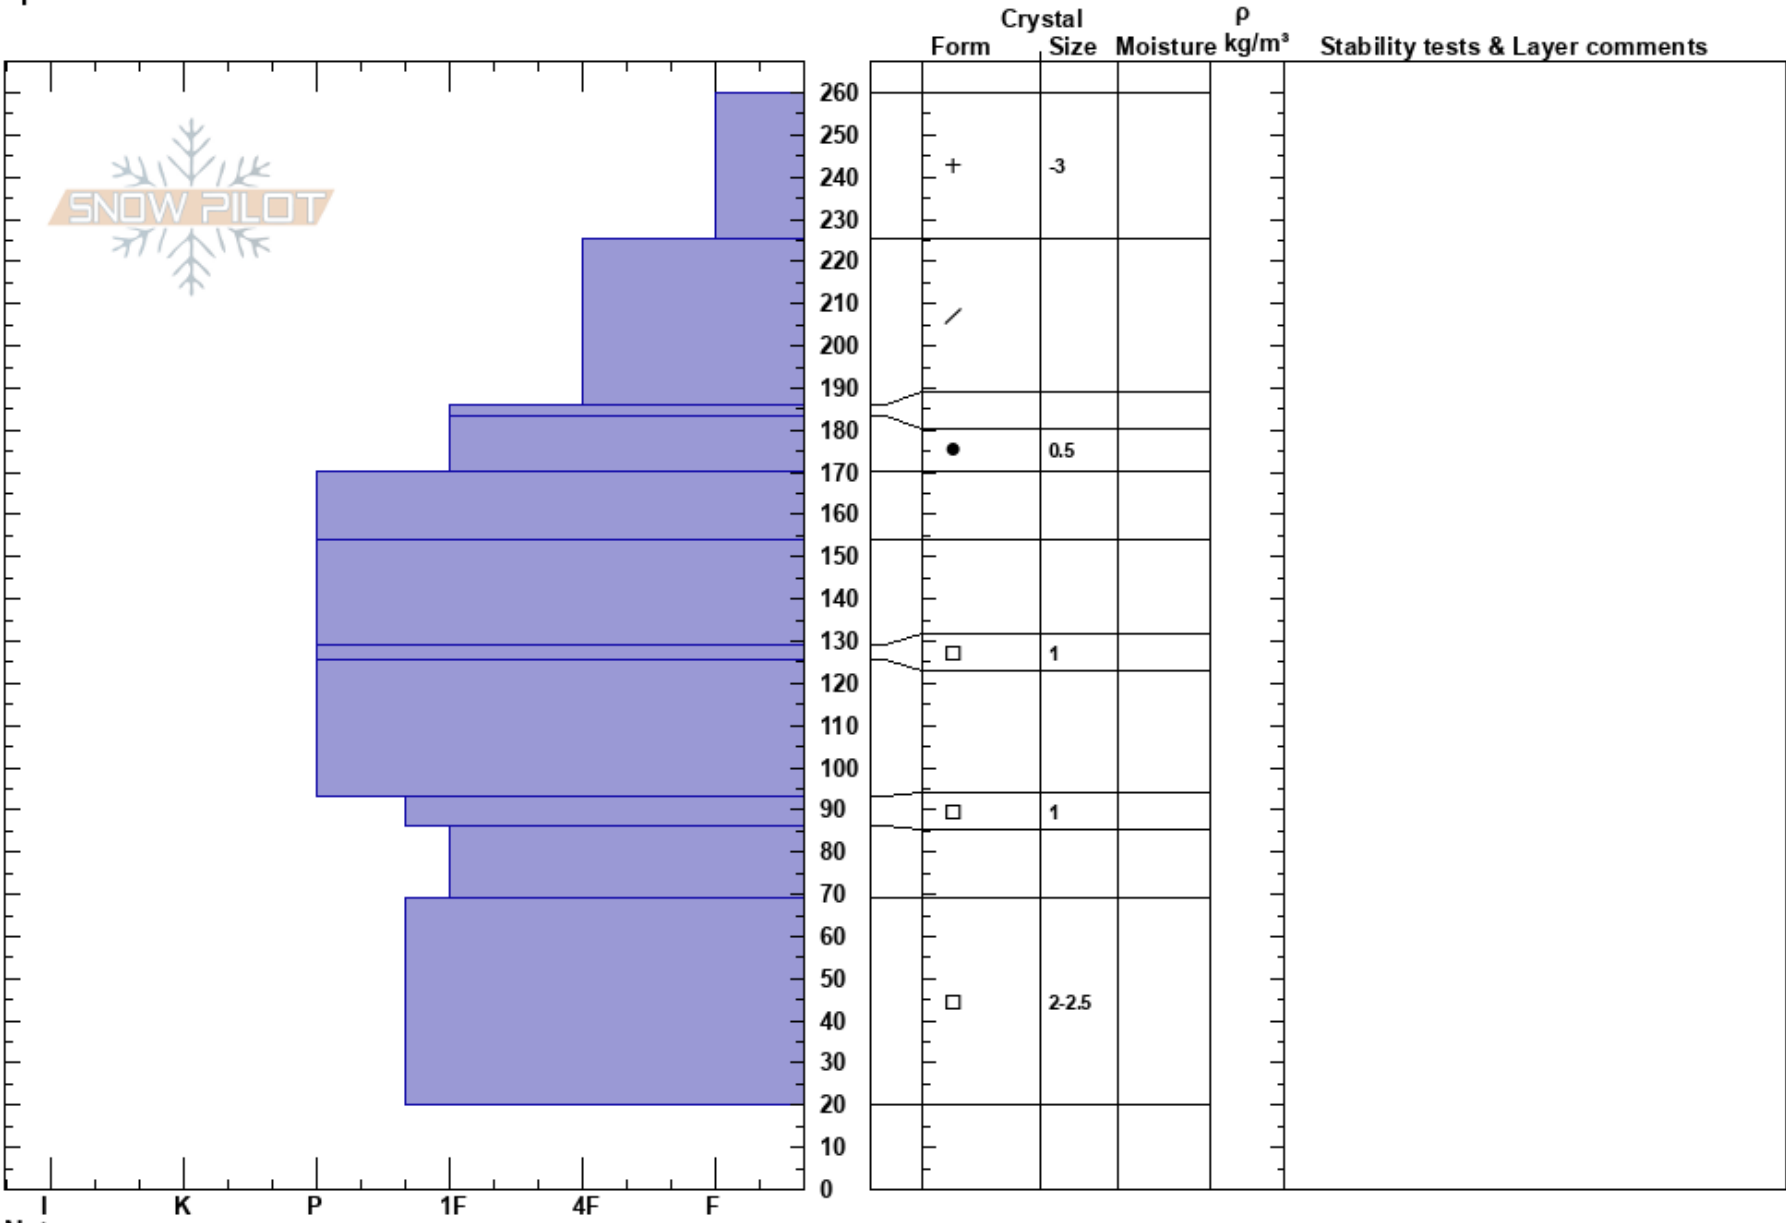

Beehive West Wall Pit
 Madison Range-N
 MT
 Elevation: 8835 ft
 Aspect: 62°
 Specifics:

Jackson Krause
 04/02/2023 - 1:00pm
 Co-ord: 45.33172N, -111.39555W
 Slope Angle: 25°
 Wind Loading: yes

Stability:
 Air Temperature:
 Sky Cover: BKN
 Precipitation: NO
 Wind: SW Moderate

HS:260 Layer Notes:

Notes: