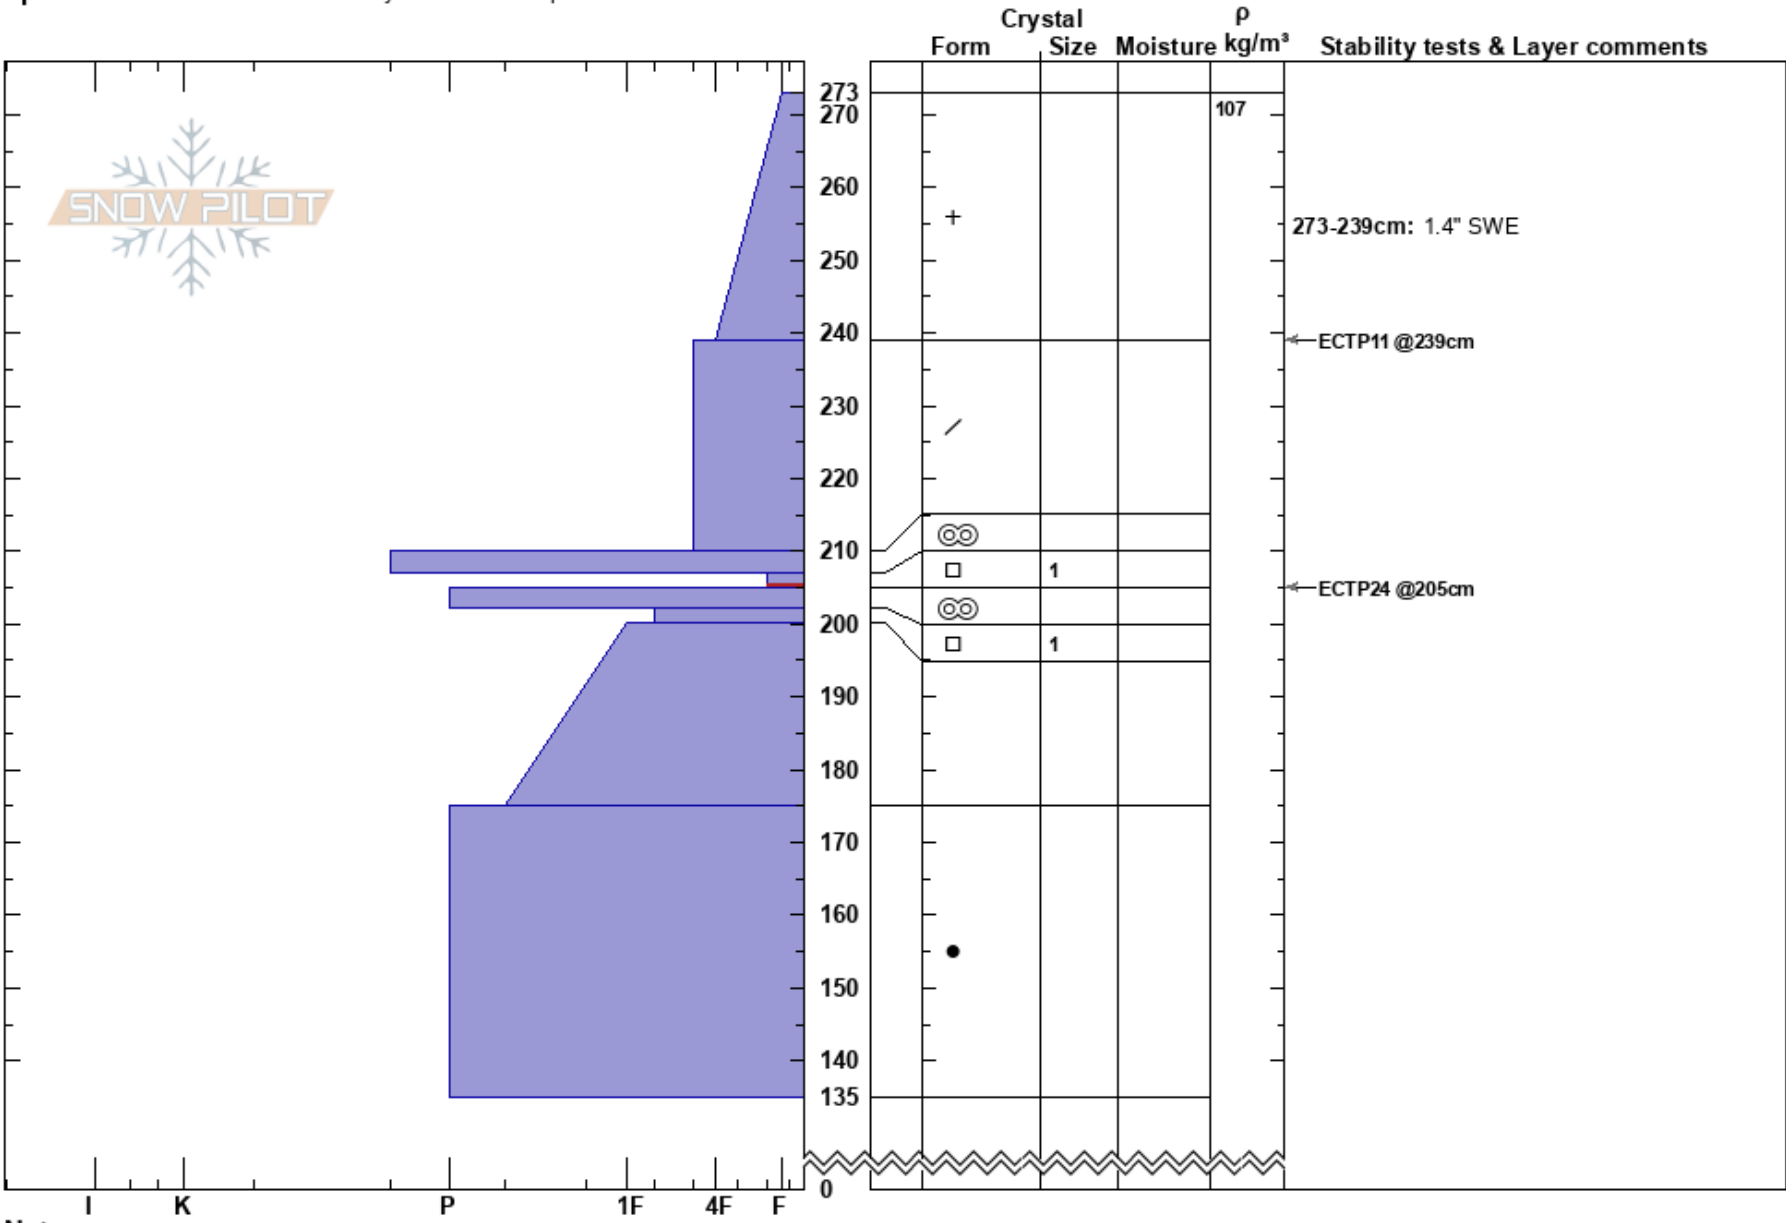

Wilderness Boundary
 Madison Range-S
 MT
Elevation: 8850 ft
Aspect: 245°
Specifics: Recent avalanche activity on different slopes

Alex Haddad
 04/02/2023 - 12:21pm
Co-ord: 44.97682N, -111.35953W
Slope Angle: 30°
Wind Loading: previous

Stability: Poor
Air Temperature:
Sky Cover:
Precipitation: S-1
Wind: SE Light Breeze

HS: 273
PF: 45
 273-239cm: 1.4" SWE
 207-205cm: Problematic layer

Layer Notes:

Notes: