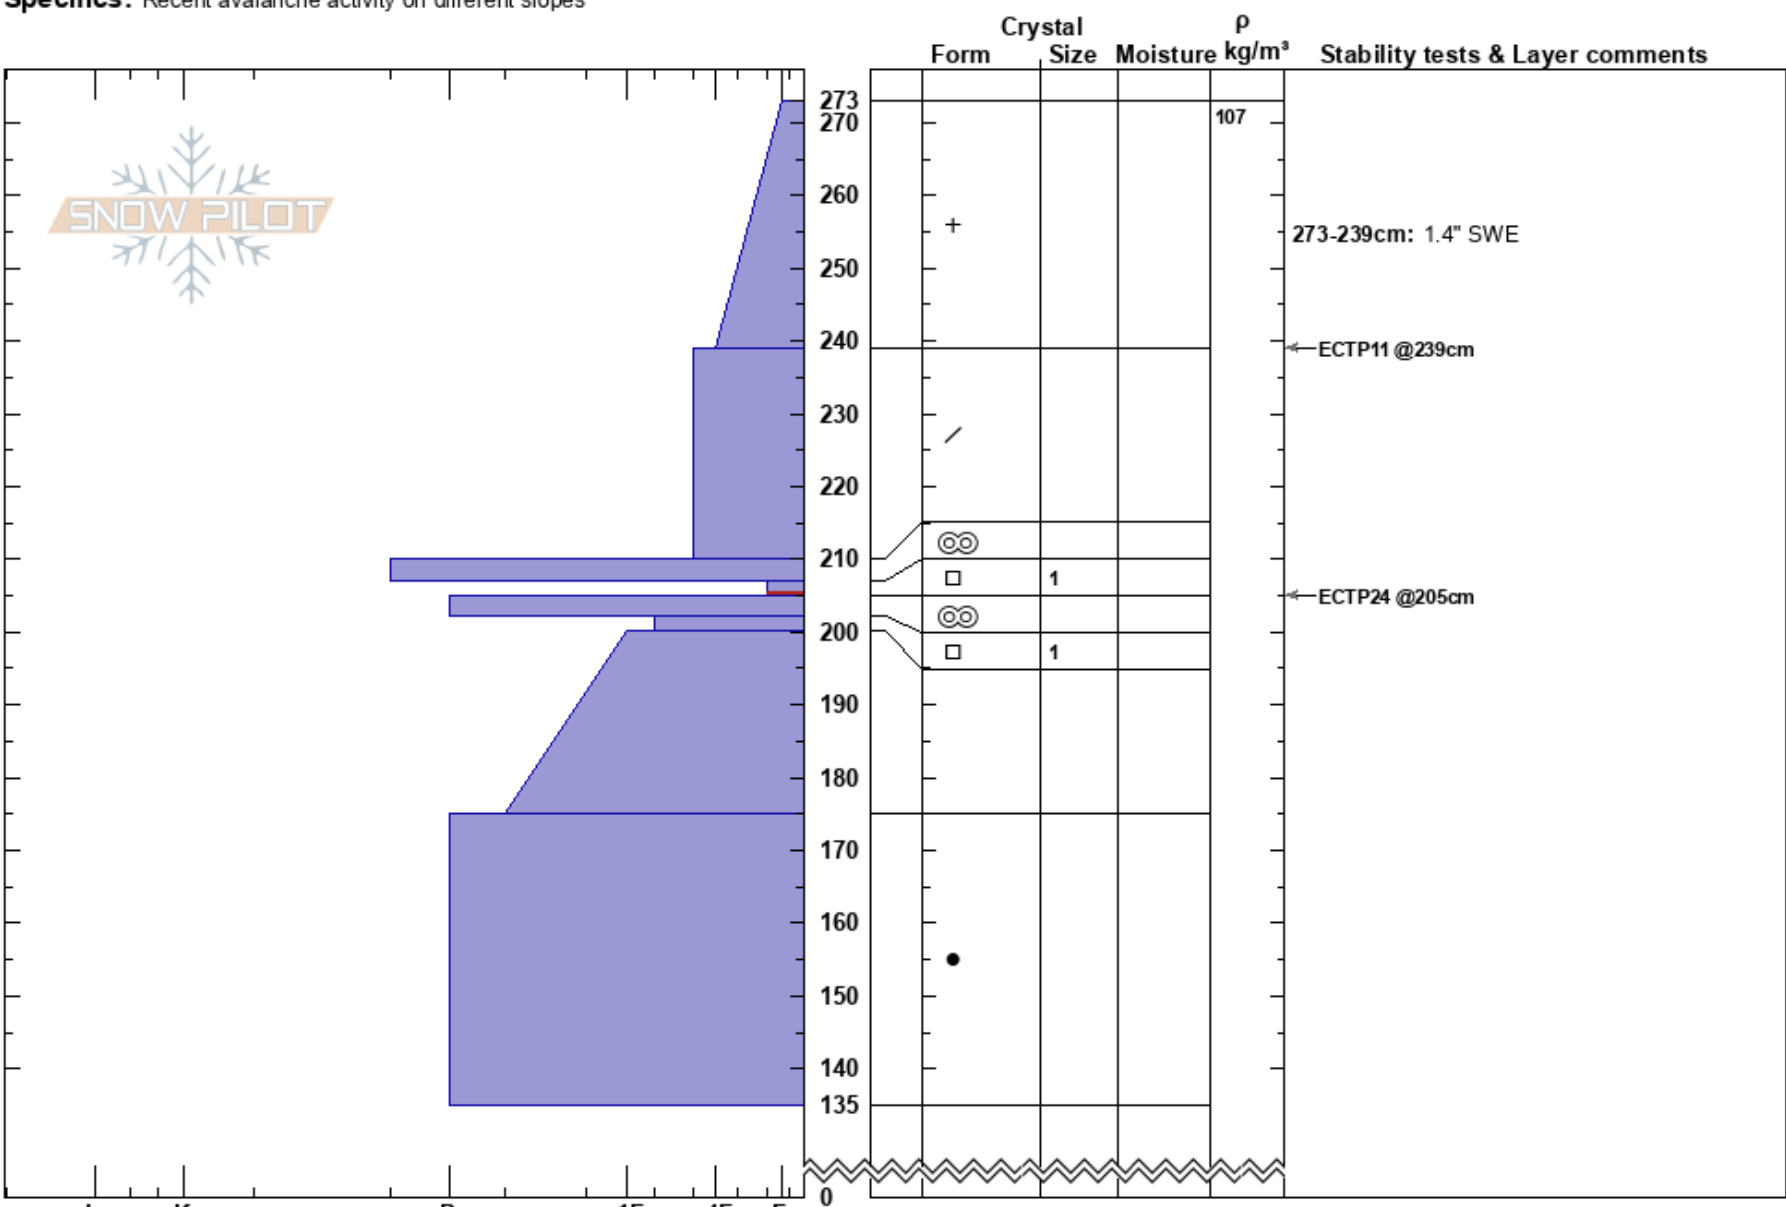

Wilderness Boundary
 Madison Range-S
 MT
Elevation: 8850 ft
Aspect: 245°
Specifics: Recent avalanche activity on different slopes

Alex Haddad
 04/02/2023 - 12:21pm
Co-ord: 44.97682N, -111.35953W
Slope Angle: 30°
Wind Loading: previous

Stability: Poor
Air Temperature:
Sky Cover:
Precipitation: S-1
Wind: SE Light Breeze

HS: 273
PF: 45
 273-239cm: 1.4" SWE
 207-205cm: Problematic layer

Layer Notes:

Notes: