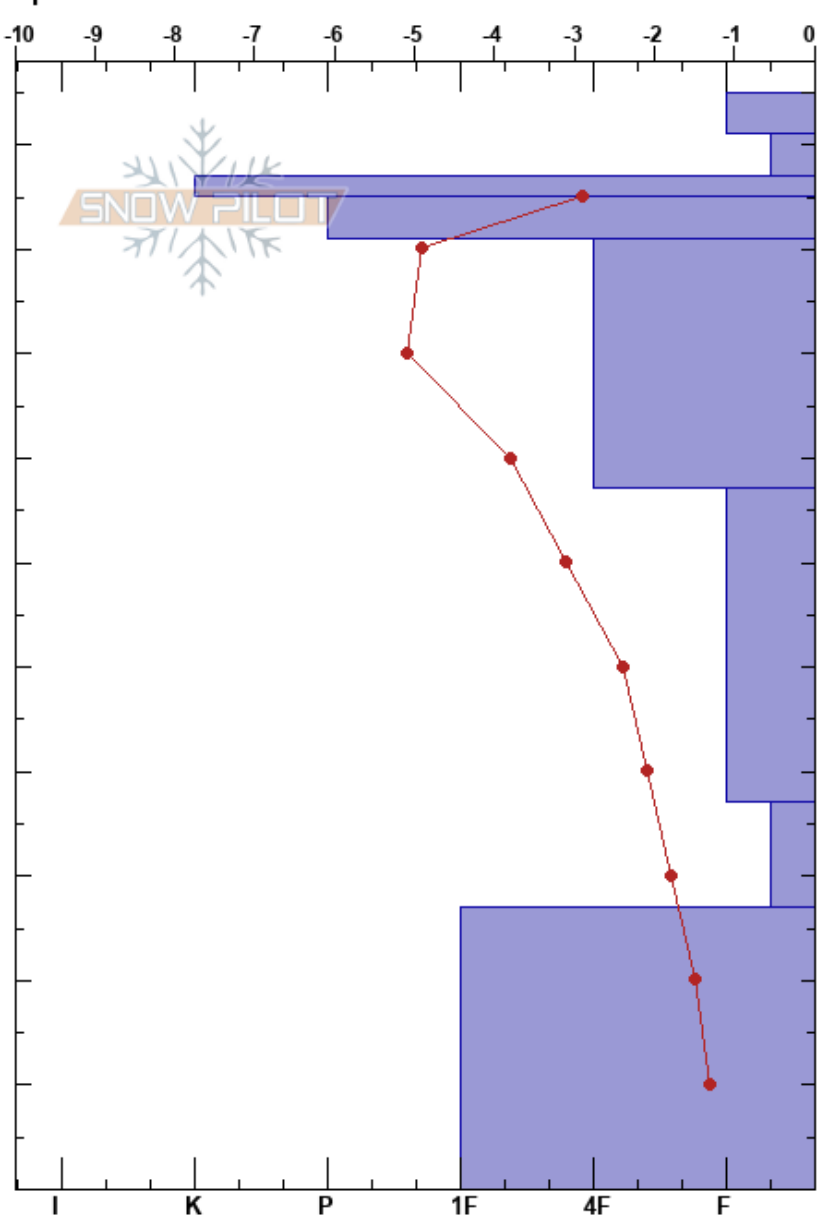

LL Campground
 Sunshine Village
 AB
 Elevation: 1590 m
 Aspect: SE
 Specifics:

Tom Allatt
 09/03/2021 - 11:40
 Co-ord:
 Slope Angle: 30°
 Wind Loading:

Stability:
 Air Temperature: -2°C
 Sky Cover: FEW
 Precipitation: NO
 Wind: Calm

HS: 105
 PF: 30
 91-67cm: Increasing resistance
 27-0cm: Some striation, no cupping

Elevation (cm)	Crystal		Moisture	ρ kg/m ³	Stability tests & Layer comments
	Form	Size			
105	○	1			
100	○	2	D		
97	/	1	D		CT11, PC @97cm
97	⊙				ECTN11 @97cm
90	●	1	D	200	
80	□	2	D		91-67cm: Increasing resistance
70					ECTN25 @67cm
50	□	3	D	250	
30	□	2	D		
27	□	4	D		27-0cm: Some striation, no cupping