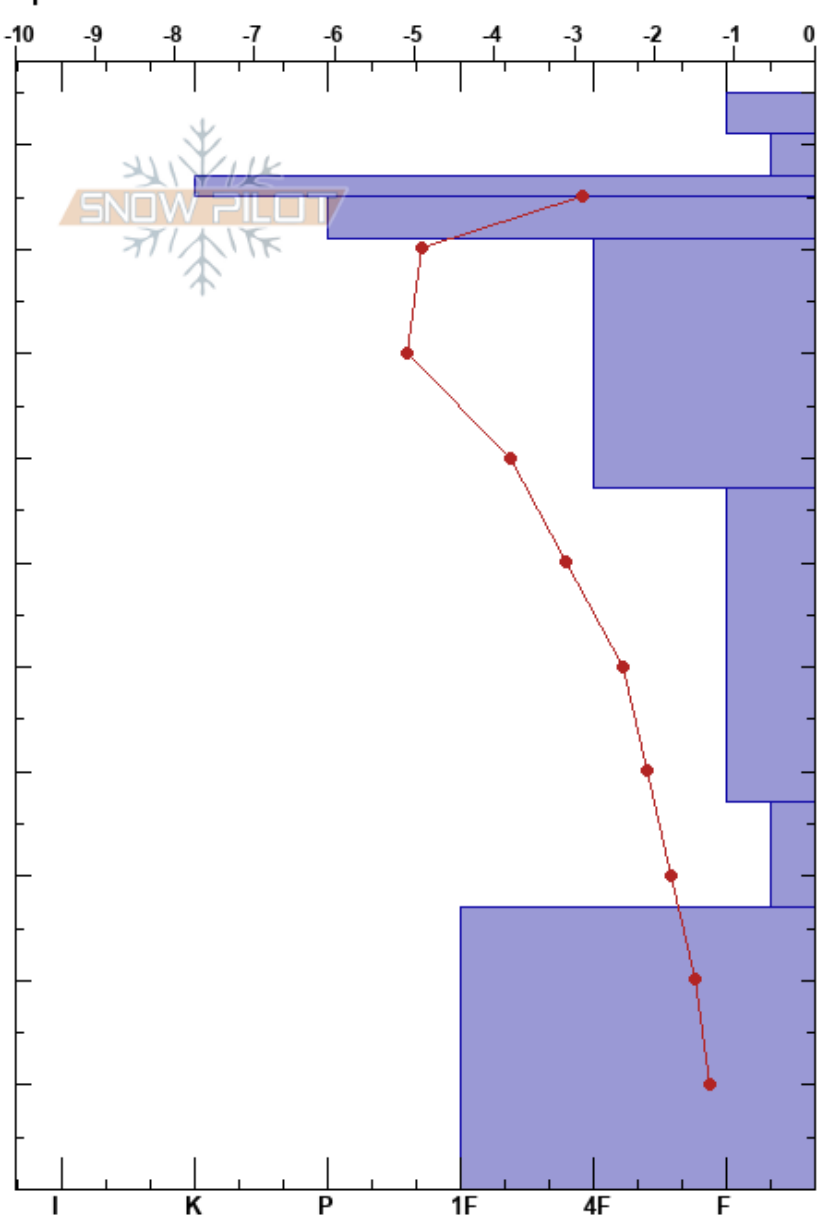

LL Campground  
 Sunshine Village  
 AB  
 Elevation: 1590 m  
 Aspect: SE  
 Specifics:

Tom Allatt  
 09/03/2021 - 11:40  
 Co-ord:  
 Slope Angle: 30°  
 Wind Loading:

Stability:  
 Air Temperature: -2°C  
 Sky Cover: FEW  
 Precipitation: NO  
 Wind: Calm

HS: 105  
 PF: 30  
 91-67cm: Increasing resistance  
 27-0cm: Some striation, no cupping

Form	Crystal		Moisture	$\rho$ kg/m <sup>3</sup>	Stability tests & Layer comments
	Size				
○	1				
○	2		D		
/	1		D		
⊙					← CT11, PC @97cm
●	1		D		← ECTN11 @97cm
				200	
□	2		D		91-67cm: Increasing resistance
				250	← ECTN25 @67cm
□	3		D		
□	2		D		
□	4		D		27-0cm: Some striation, no cupping