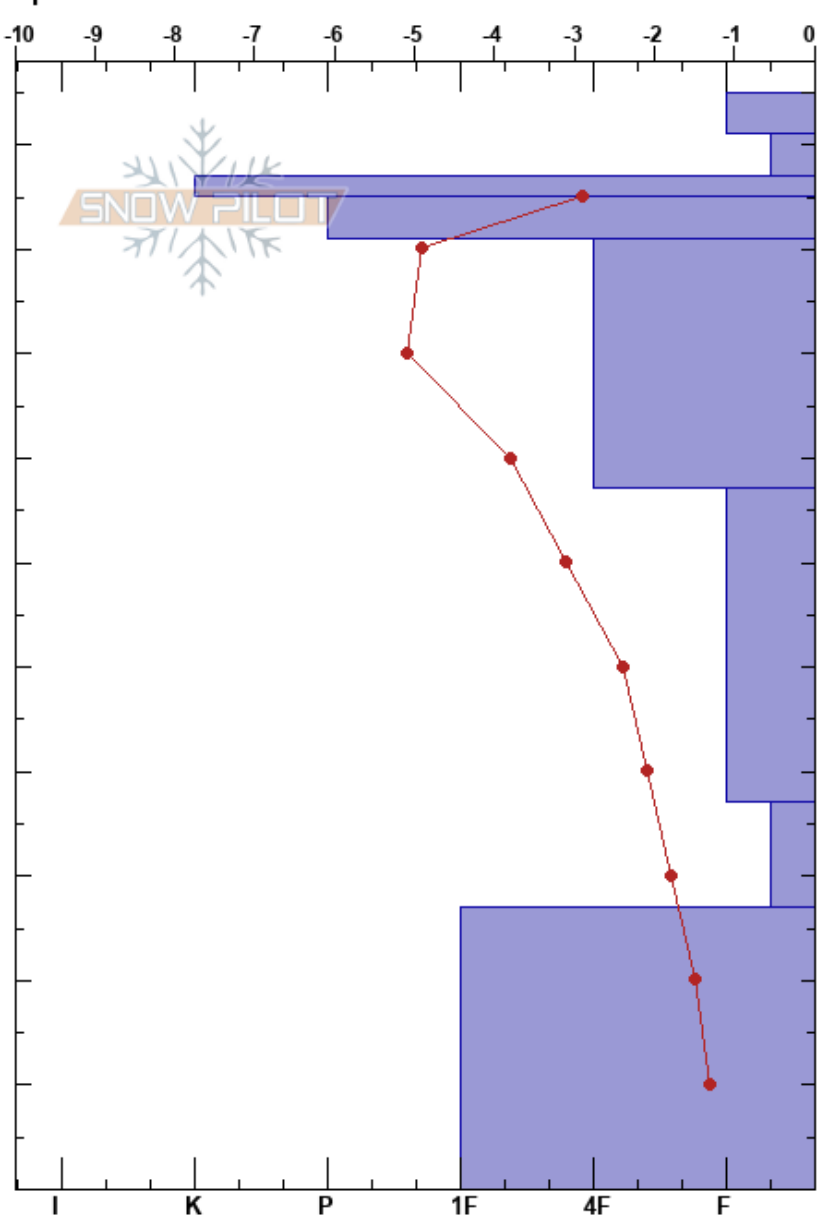

LL Campground
 Sunshine Village
 AB
Elevation: 1590 m
Aspect: SE
Specifics:

Tom Allatt
 09/03/2021 - 11:40
Co-ord:
Slope Angle: 30°
Wind Loading:

Stability:
Air Temperature: -2°C
Sky Cover: FEW
Precipitation: NO
Wind: Calm

HS: 105
PF: 30
 91-67cm: Increasing resistance
 27-0cm: Some striation, no cupping

Height (cm)	Crystal		Moisture	ρ kg/m ³	Stability tests & Layer comments
	Form	Size			
105	○	1			
100	○	2	D		
100	/	1	D		
97	⊙				← CT11, PC @97cm
97	●	1	D		← ECTN11 @97cm
90				200	
80	□	2	D		91-67cm: Increasing resistance
70					
67				250	← ECTN25 @67cm
50	□	3	D		
30	□	2	D		
27	□	4	D		27-0cm: Some striation, no cupping