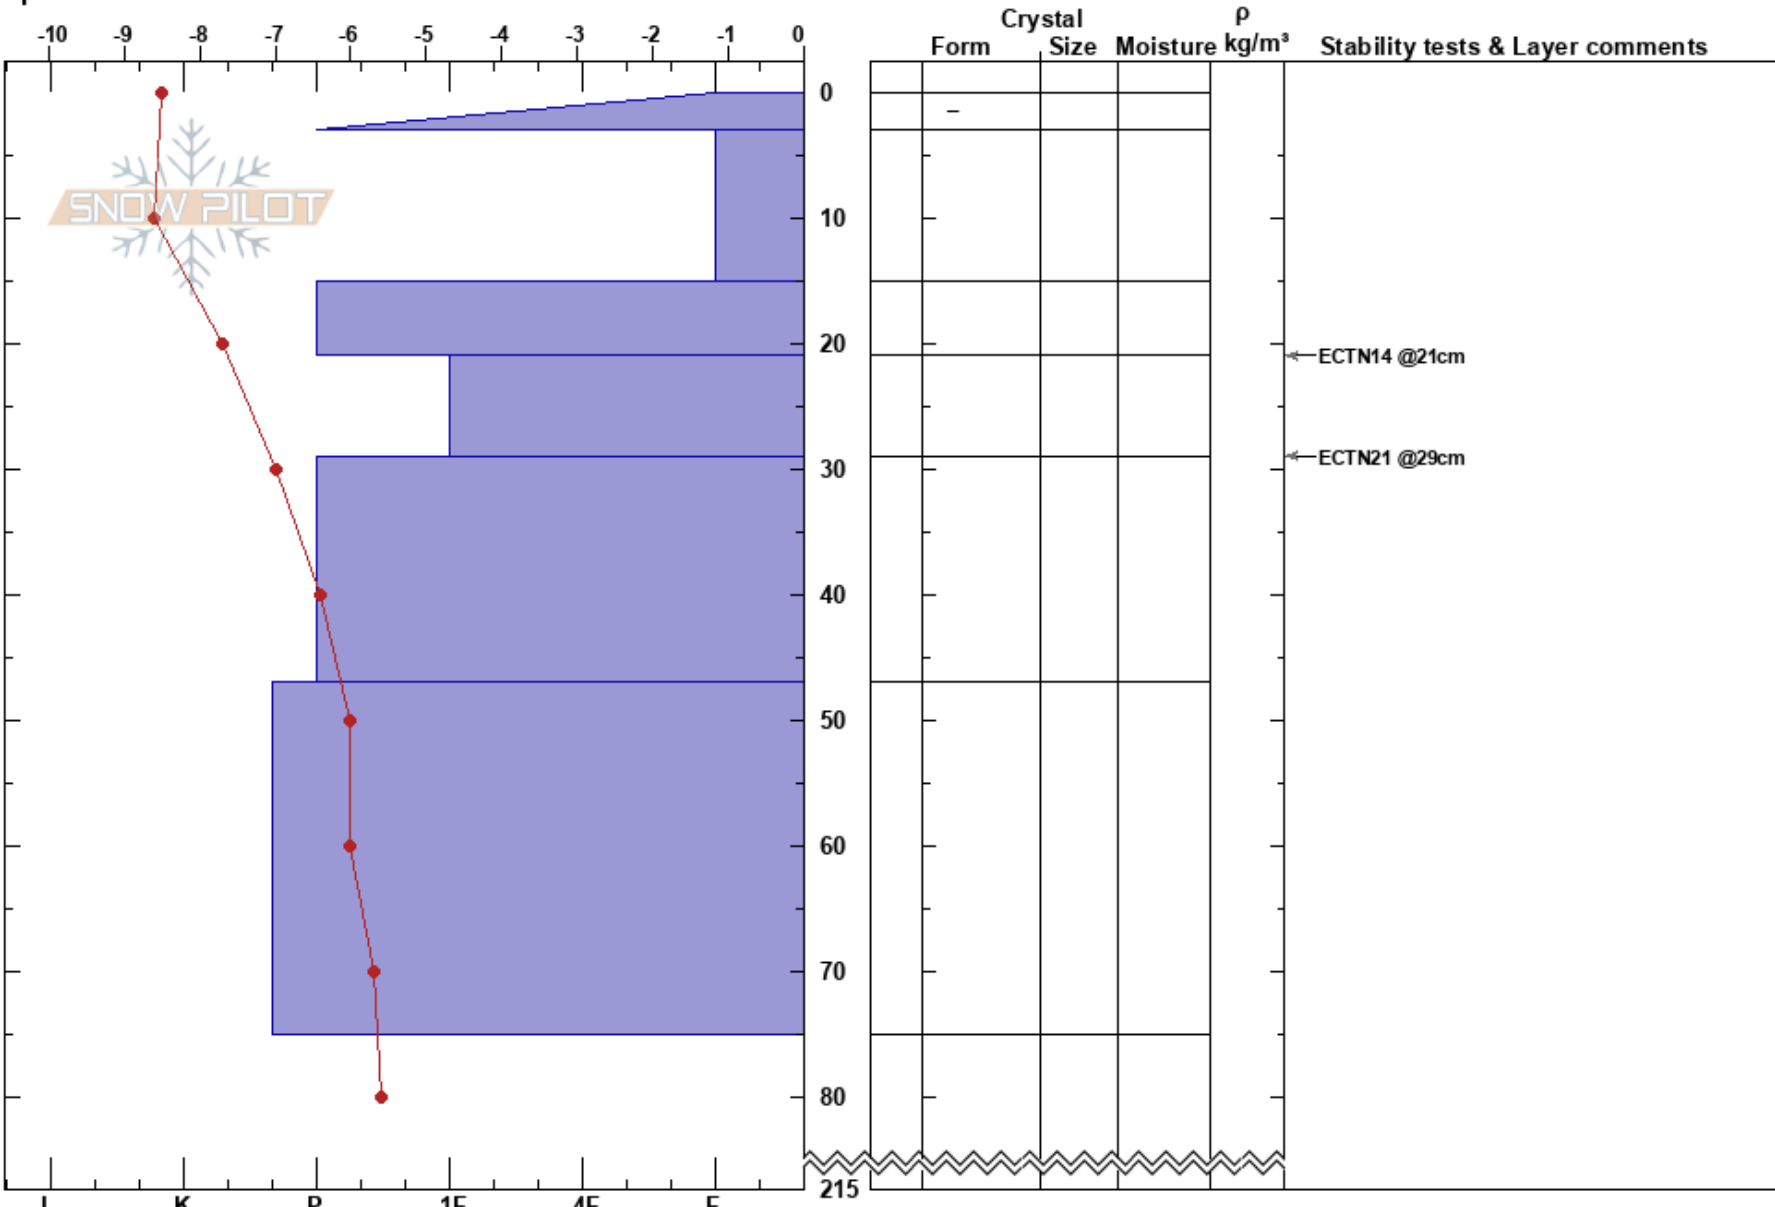

Mårtoetjahke Sa Storj  
 Västra Vindelfjällen  
 Sweden  
 Elevation: 917 m  
 Aspect: 140°  
**Specifics:**

Mojo Andersson  
 02/04/2023 - 10:15  
 Co-ord: 65.60578N, 14.87029E  
 Slope Angle: 27°  
 Wind Loading:

Stability:  
 Air Temperature: -4.7°C  
 Sky Cover: CLR  
 Precipitation: NO  
 Wind: Calm

HS:215

Layer Notes:

Notes: