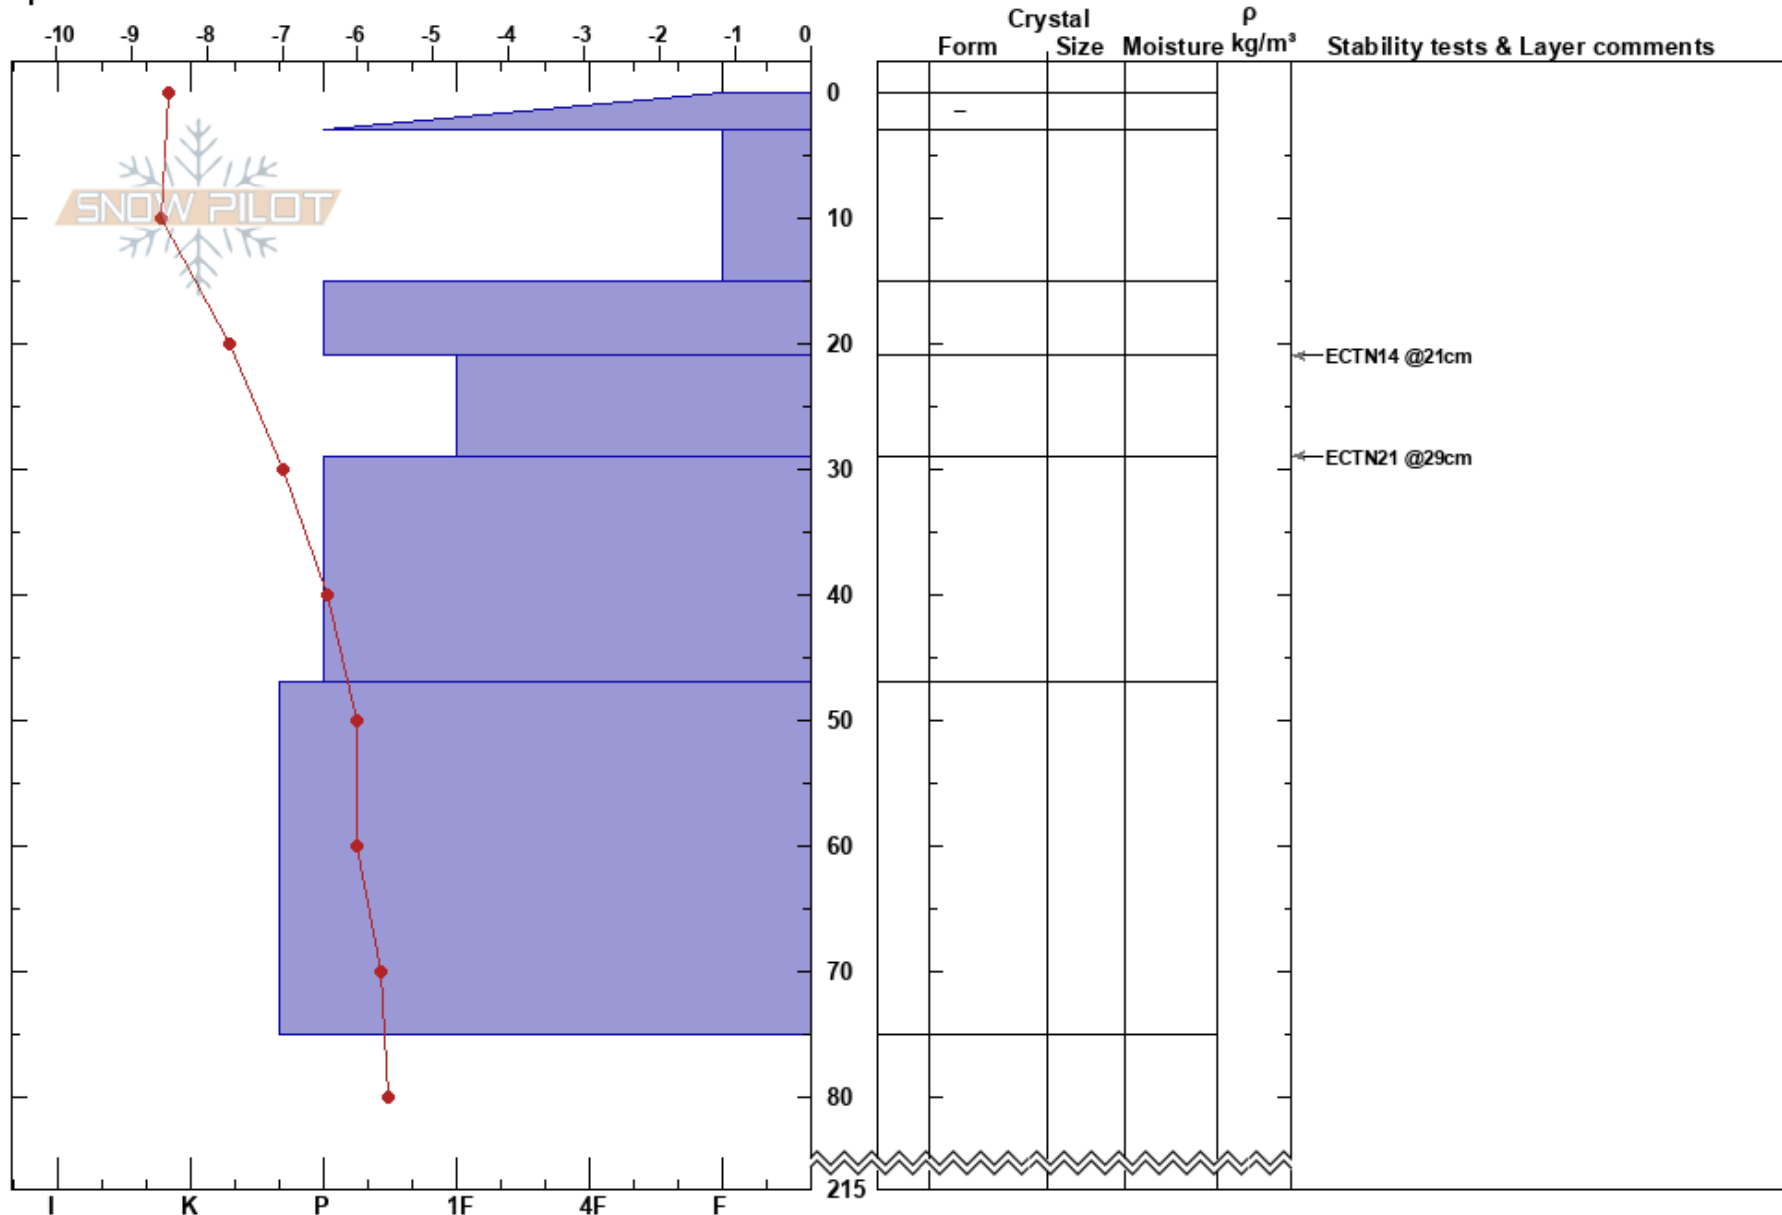

Mårtoetjahke Sa Storfj
 Västra Vindelfjällen
 Sweden
 Elevation: 917 m
 Aspect: 140°
 Specifics:

Mojo Andersson
 02/04/2023 - 10:15
 Co-ord: 65.60578N, 14.87029E
 Slope Angle: 27°
 Wind Loading:

Stability:
 Air Temperature: -4.7°C
 Sky Cover: CLR
 Precipitation: NO
 Wind: Calm

HS:215

Layer Notes:

Notes: