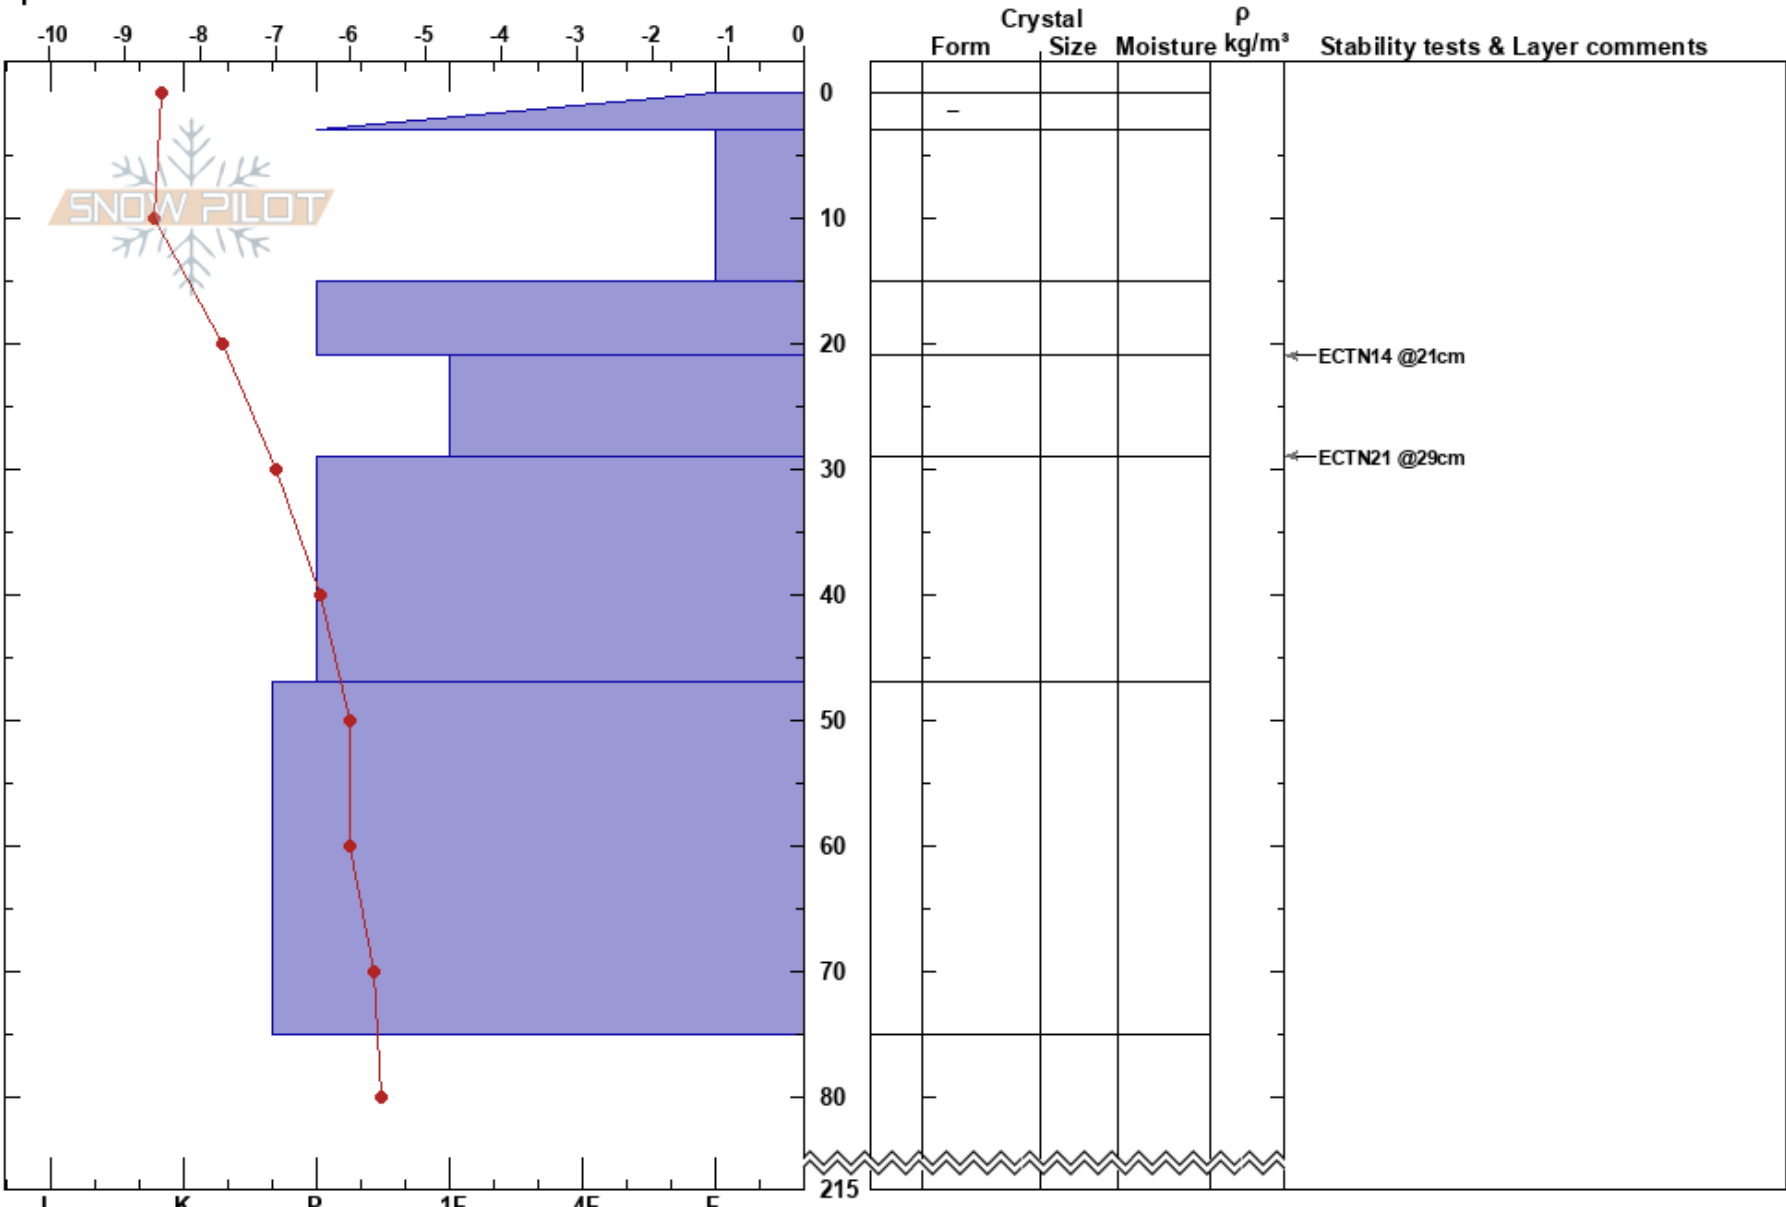

Mårtoetjahke Sa Storfj  
 Västra Vindelfjällen  
 Sweden  
 Elevation: 917 m  
 Aspect: 140°  
 Specifics:

Mojo Andersson  
 02/04/2023 - 10:15  
 Co-ord: 65.60578N, 14.87029E  
 Slope Angle: 27°  
 Wind Loading:

Stability:  
 Air Temperature: -4.7°C  
 Sky Cover: CLR  
 Precipitation: NO  
 Wind: Calm

HS:215

Layer Notes:

Notes: I K P 1F 4F F