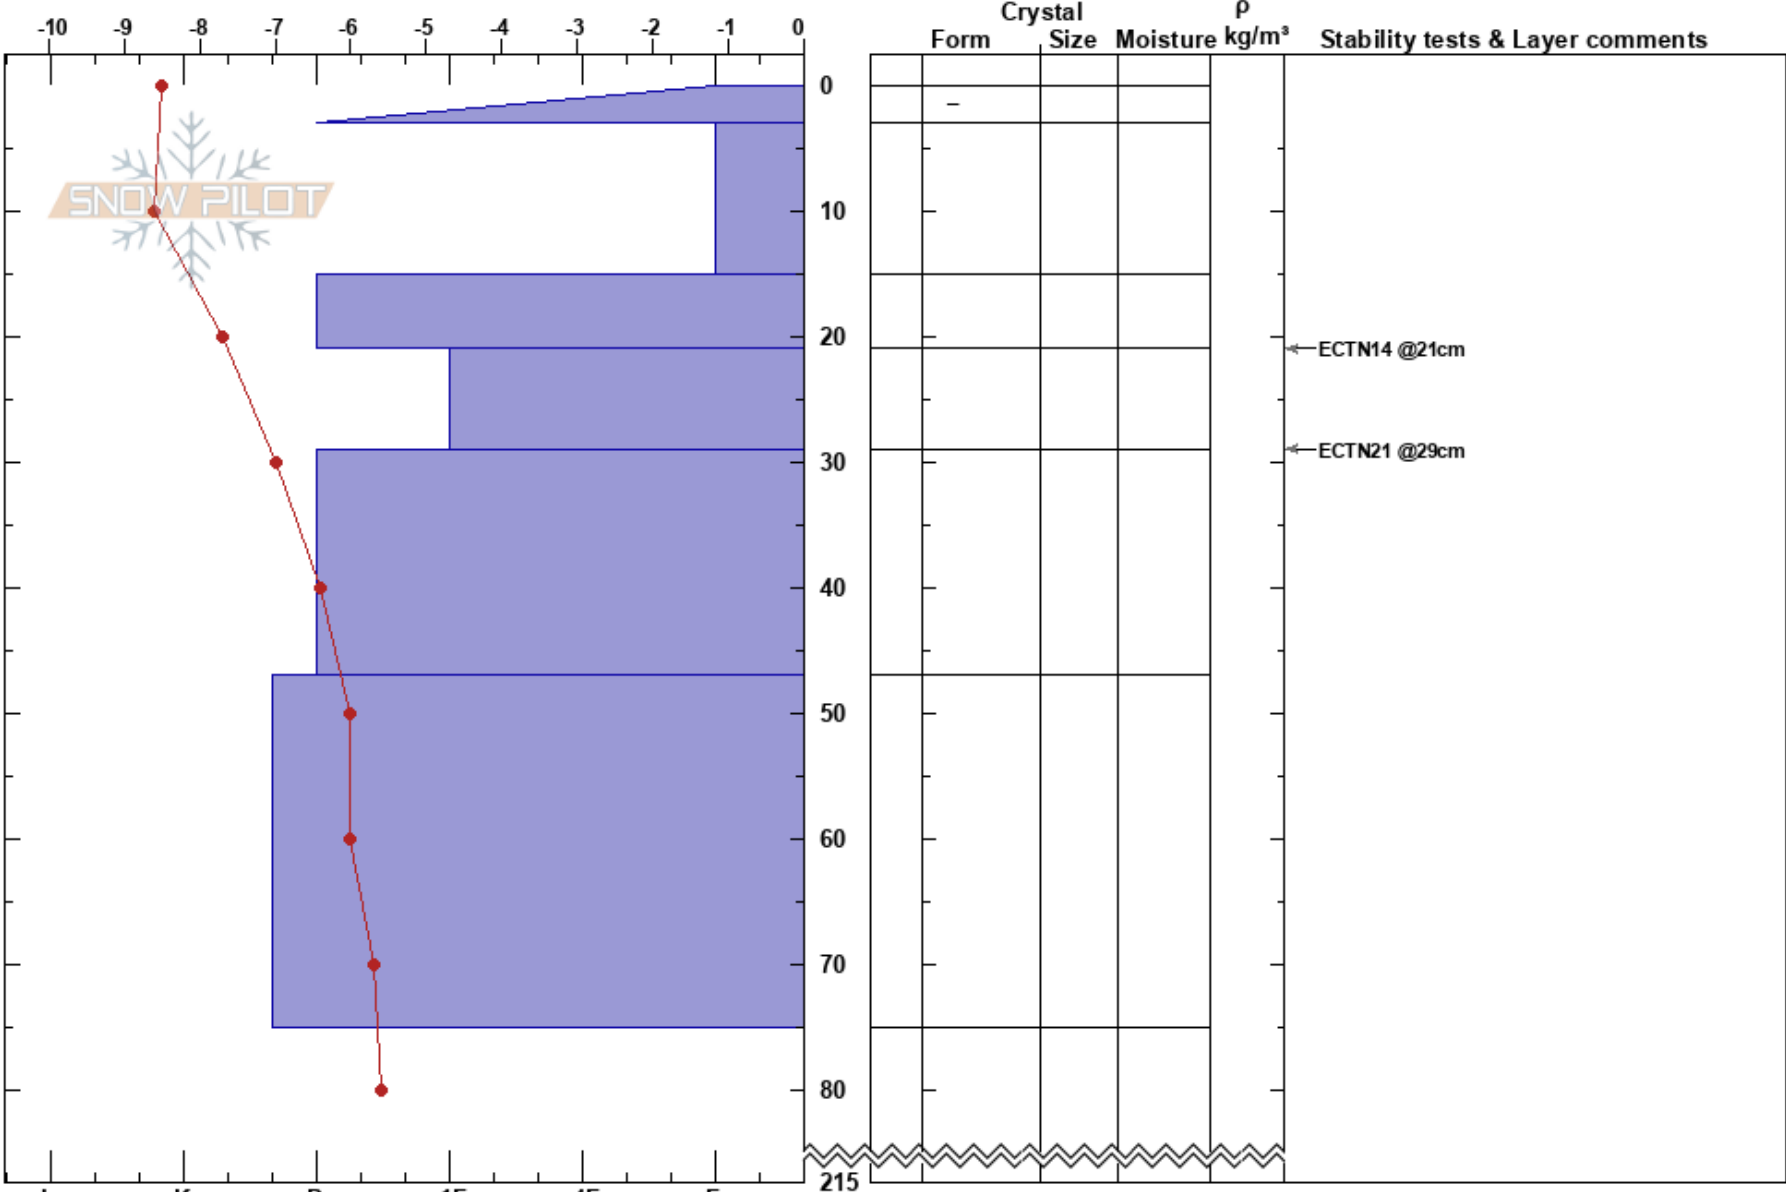

Mårtoetjahke Sa Storfj
Västra Vindelfjällen
Sweden
Elevation: 917 m
Aspect: 140°
Specifics:

Mojo Andersson
02/04/2023 - 10:15
Co-ord: 65.60578N, 14.87029E
Slope Angle: 27°
Wind Loading:

Stability:
Air Temperature: -4.7°C
Sky Cover: CLR
Precipitation: NO
Wind: Calm

HS:215

Layer Notes:

Notes: