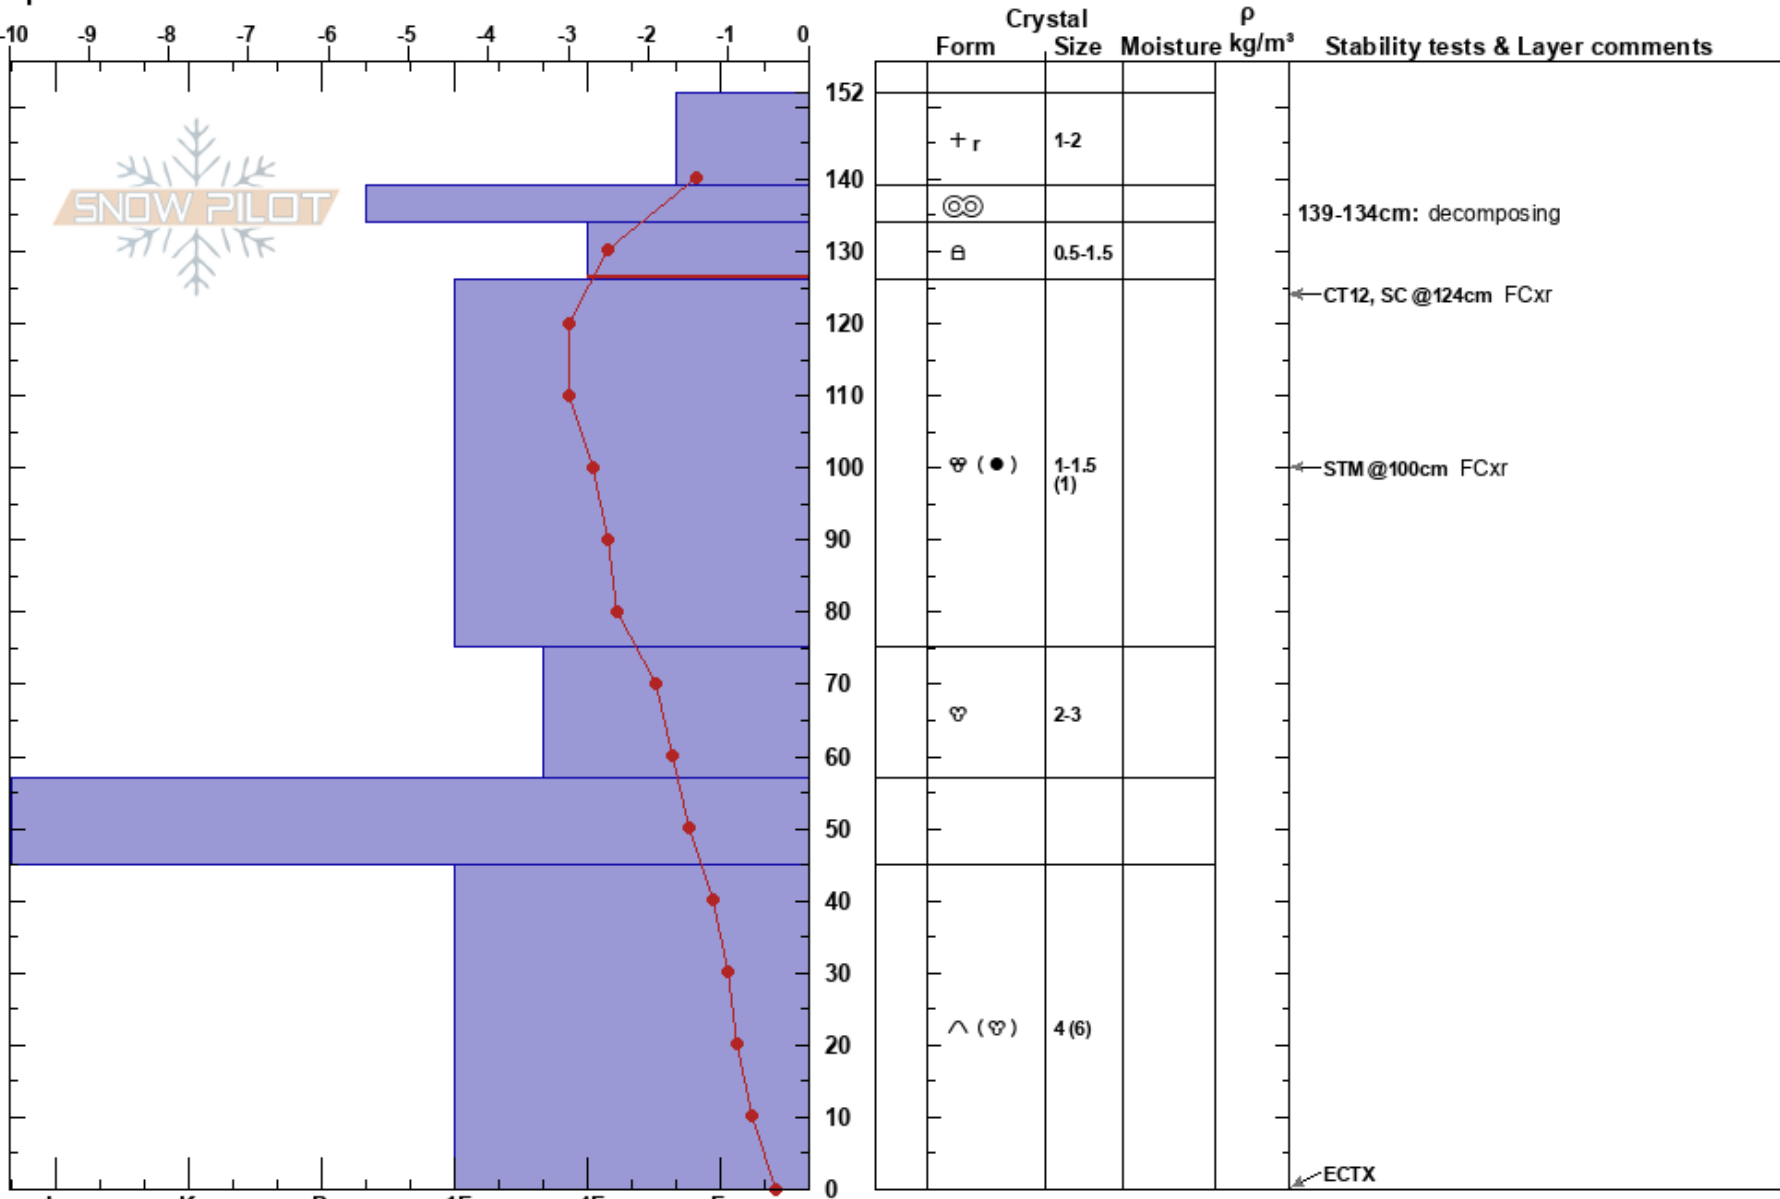

KP8+000 LR, MB
 Northern Rockies
 BC
 Elevation: 1728 m
 Aspect: E
 Specifics:

Megan Burns
 01/04/2023 - 14:30
 Co-ord: 49.45583N, -114.77163W
 Slope Angle: 29°
 Wind Loading:

Stability:
 Air Temperature: -2.9°C
 Sky Cover: X
 Precipitation: S1
 Wind: SW Light Breeze

HS: 152
 Layer Notes:
 139-134cm: decomposing
 134-126cm: Problematic layer

Notes: Descr: Modified slope on ROW//lots of sled tracks in test area. Otherwise, open and planar slope
 Obj: tests for snow stability and HST