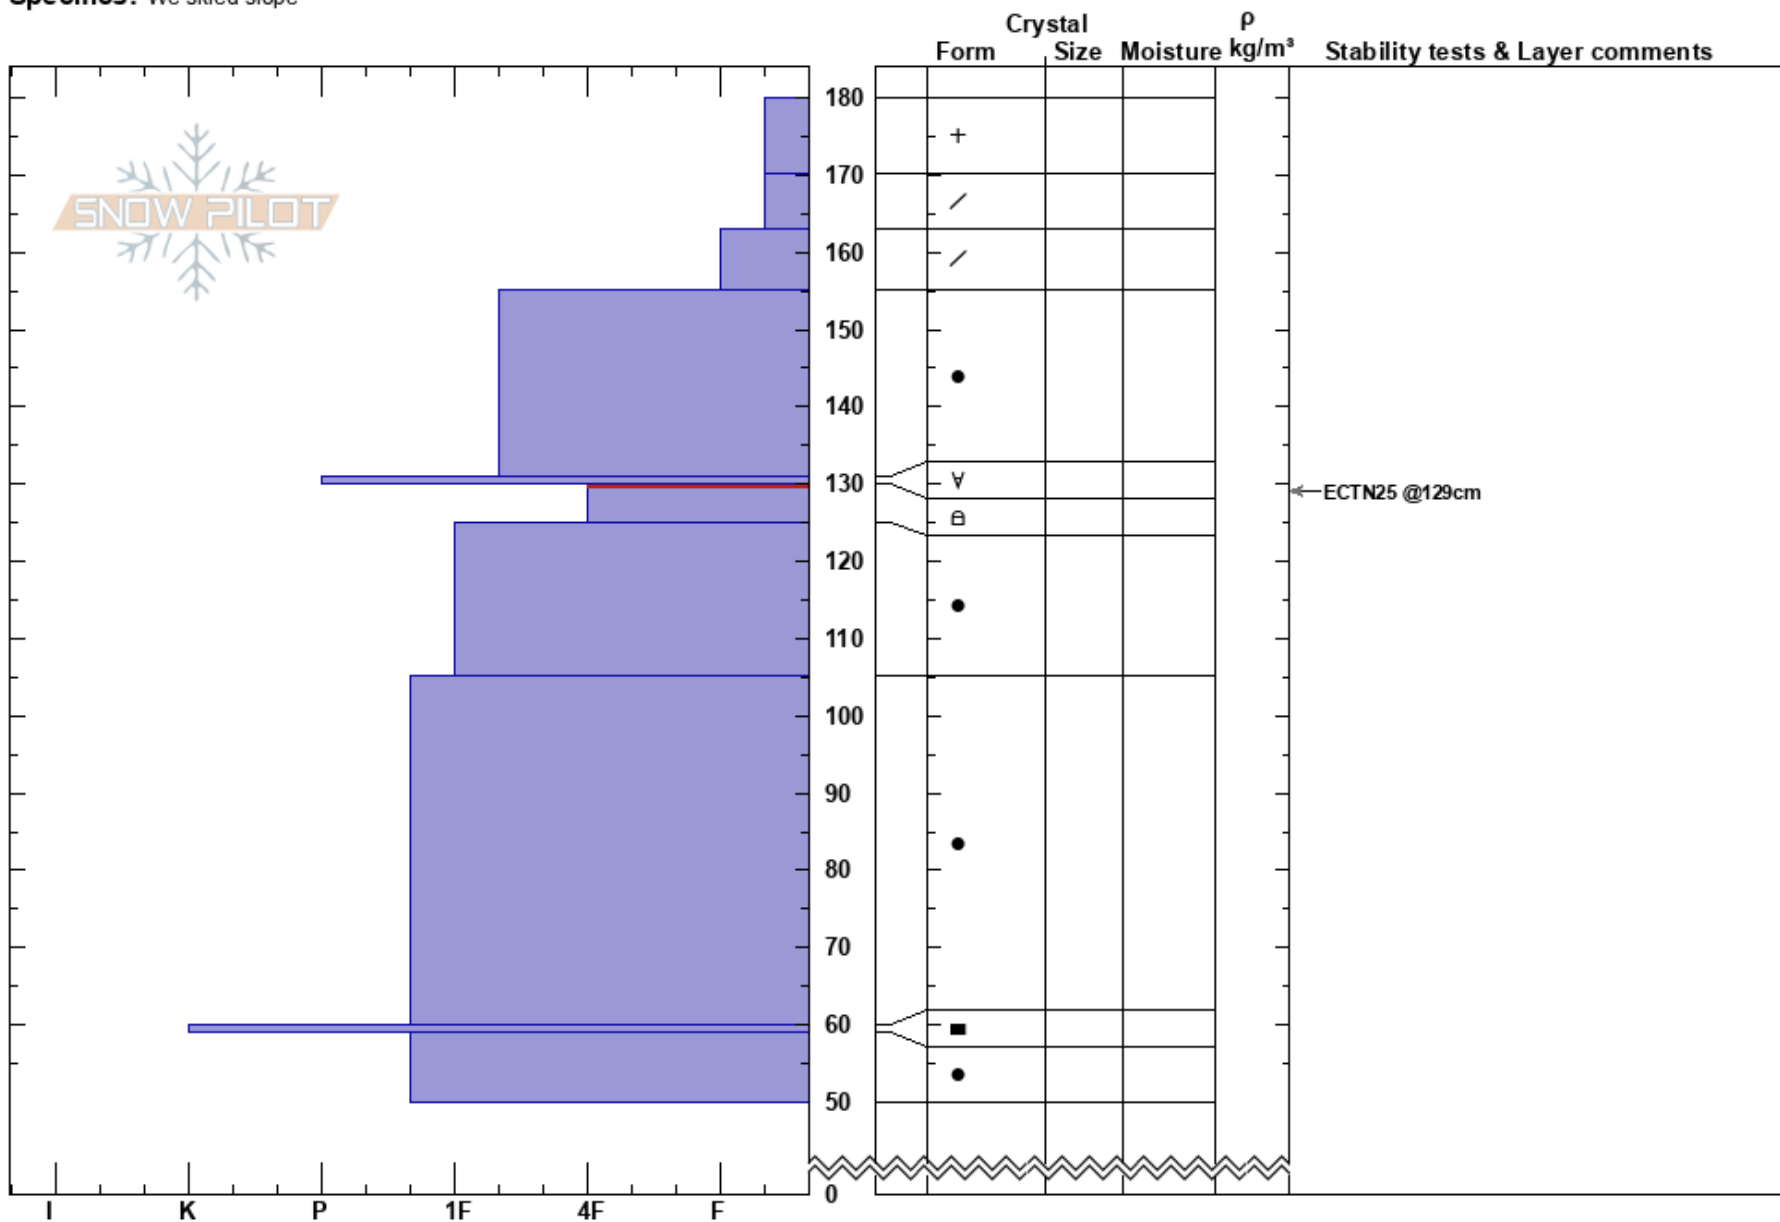

Goat Mtn.
 Chugach Range
 AK
 Elevation: 2950 ft
 Aspect: 303°
 Specifics: We skied slope

Andrew Schauer
 04/01/2023 - 2:00pm
 Co-ord: 61.03139N, -149.07194W
 Slope Angle: 25°
 Wind Loading: no

Stability: Fair
 Air Temperature: HS: 180
 Sky Cover: FEW
 Precipitation: NO
 Wind: N Light Breeze
 PF: 20 130-125cm: Problematic layer
 PS: 10