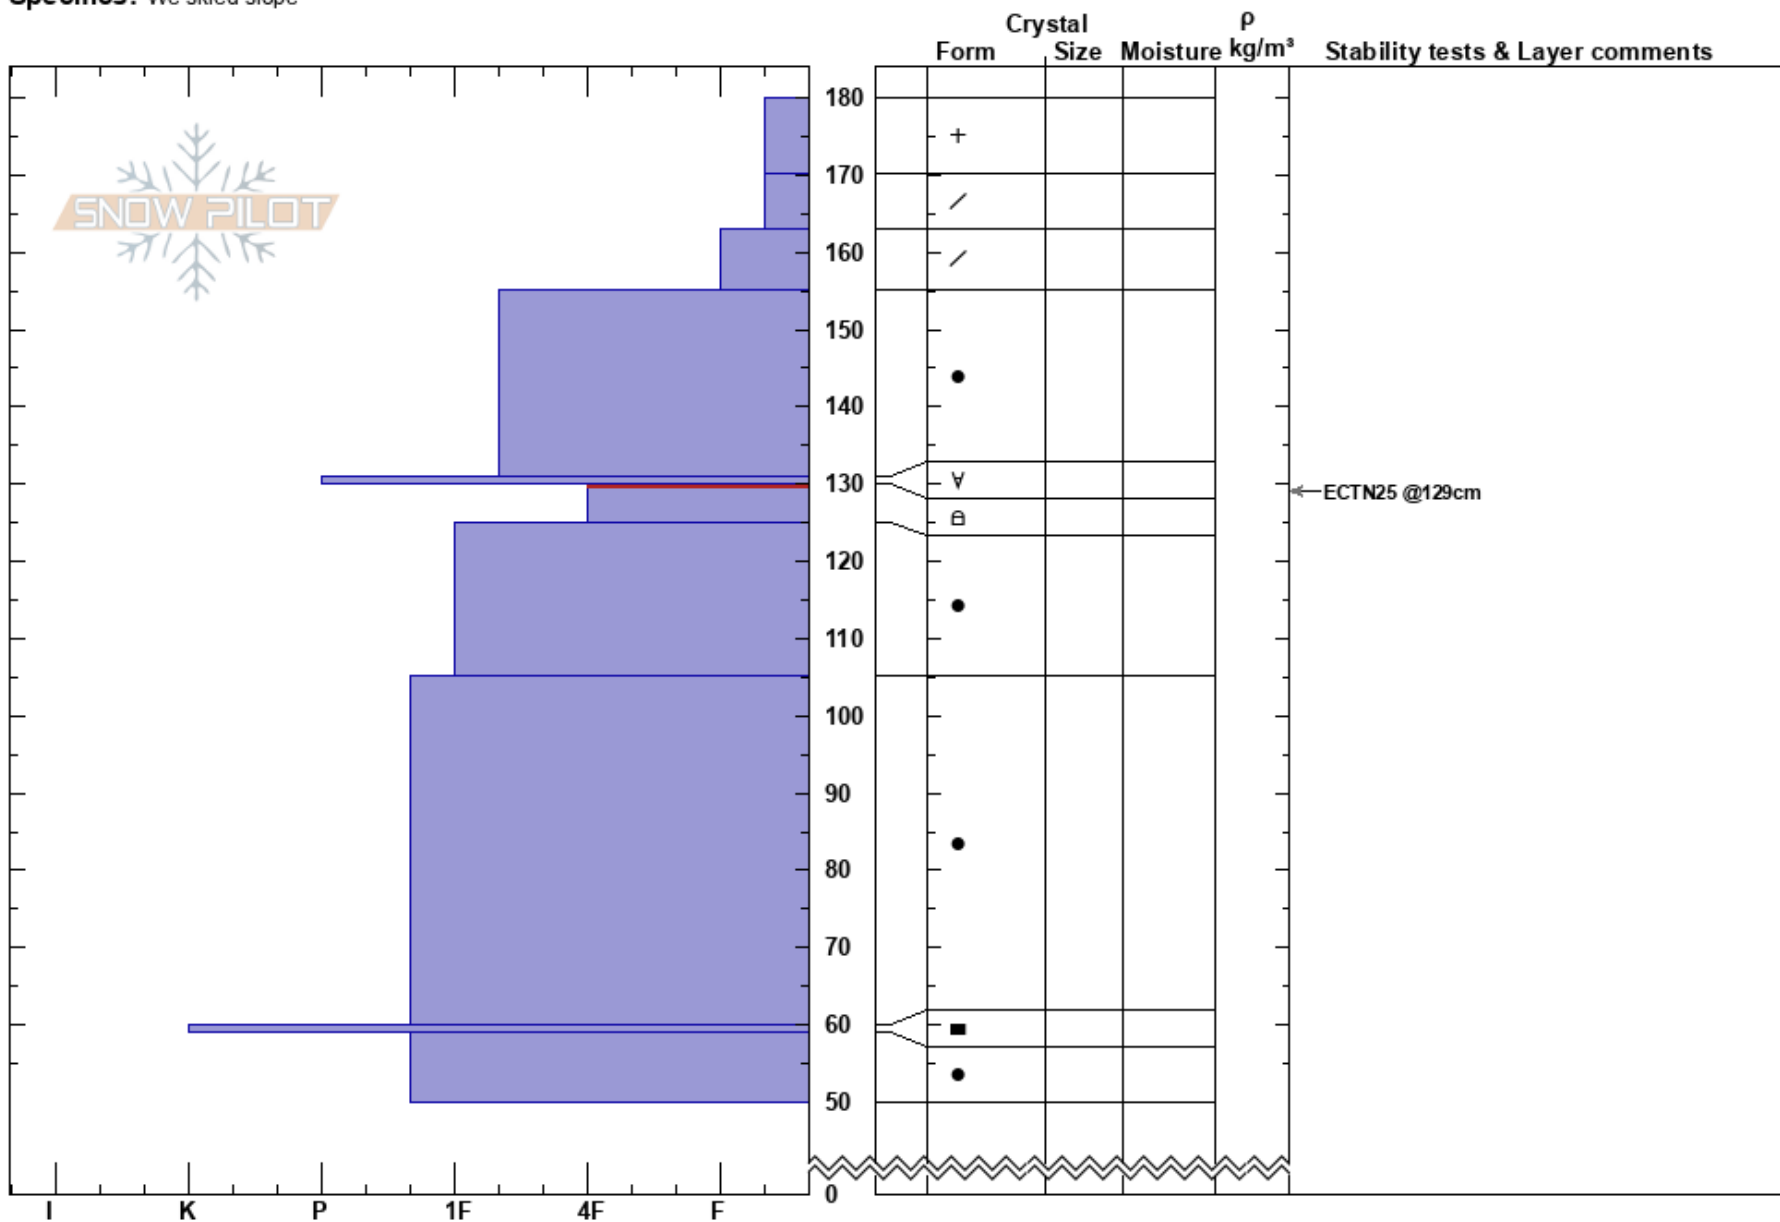

Goat Mtn.  
 Chugach Range  
 AK  
 Elevation: 2950 ft  
 Aspect: 303°  
 Specifics: We skied slope

Andrew Schauer  
 04/01/2023 - 2:00pm  
 Co-ord: 61.03139N, -149.07194W  
 Slope Angle: 25°  
 Wind Loading: no

Stability: Fair  
 Air Temperature: HS: 180  
 Sky Cover: FEW  
 Precipitation: NO  
 Wind: N Light Breeze  
 PF: 20 130-125cm: Problematic layer  
 PS: 10

Notes: