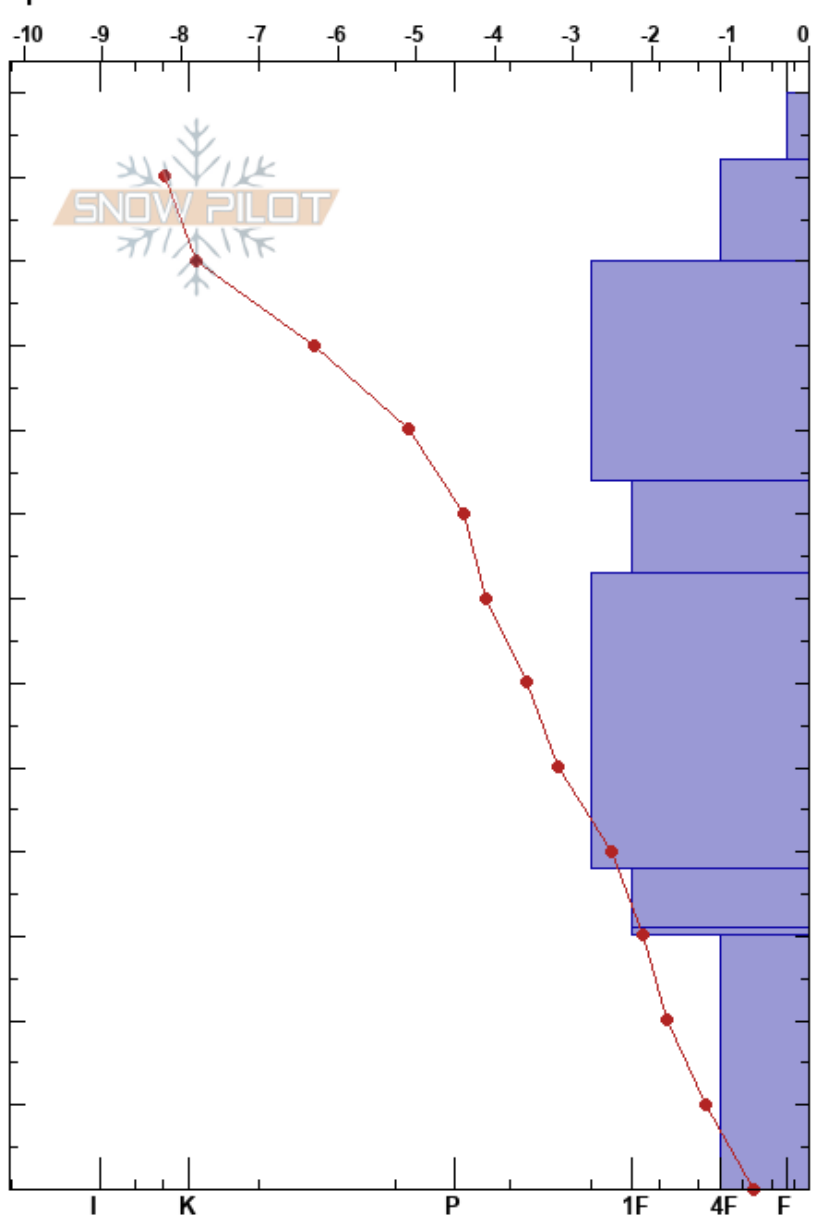

RMR Backcountry
 Selkirks
 BC
 Elevation: 2230 m
 Aspect: SW
 Specifics:

Gauthier Pierrel
 03/01/2023 - 12:30
 Co-ord:
 Slope Angle: 20°
 Wind Loading:

Stability: **HS: 130**
 Air Temperature: -1°C PF: 20
 Sky Cover: FEW
 Precipitation: NO
 Wind: Calm

Layer Notes:

Form	Crystal		ρ kg/m ³	Stability tests & Layer comments
	Size	Moisture		
/	0.5-1	D		
/	0.5	D		
•	0.3	D		← CT16, RP @110cm
☉	0.5	D		
⊖	0.5	D		
⊖	0.5	D		
⊖		D		
⊖		D		
^	3-6	D		← CT23, SC @20cm