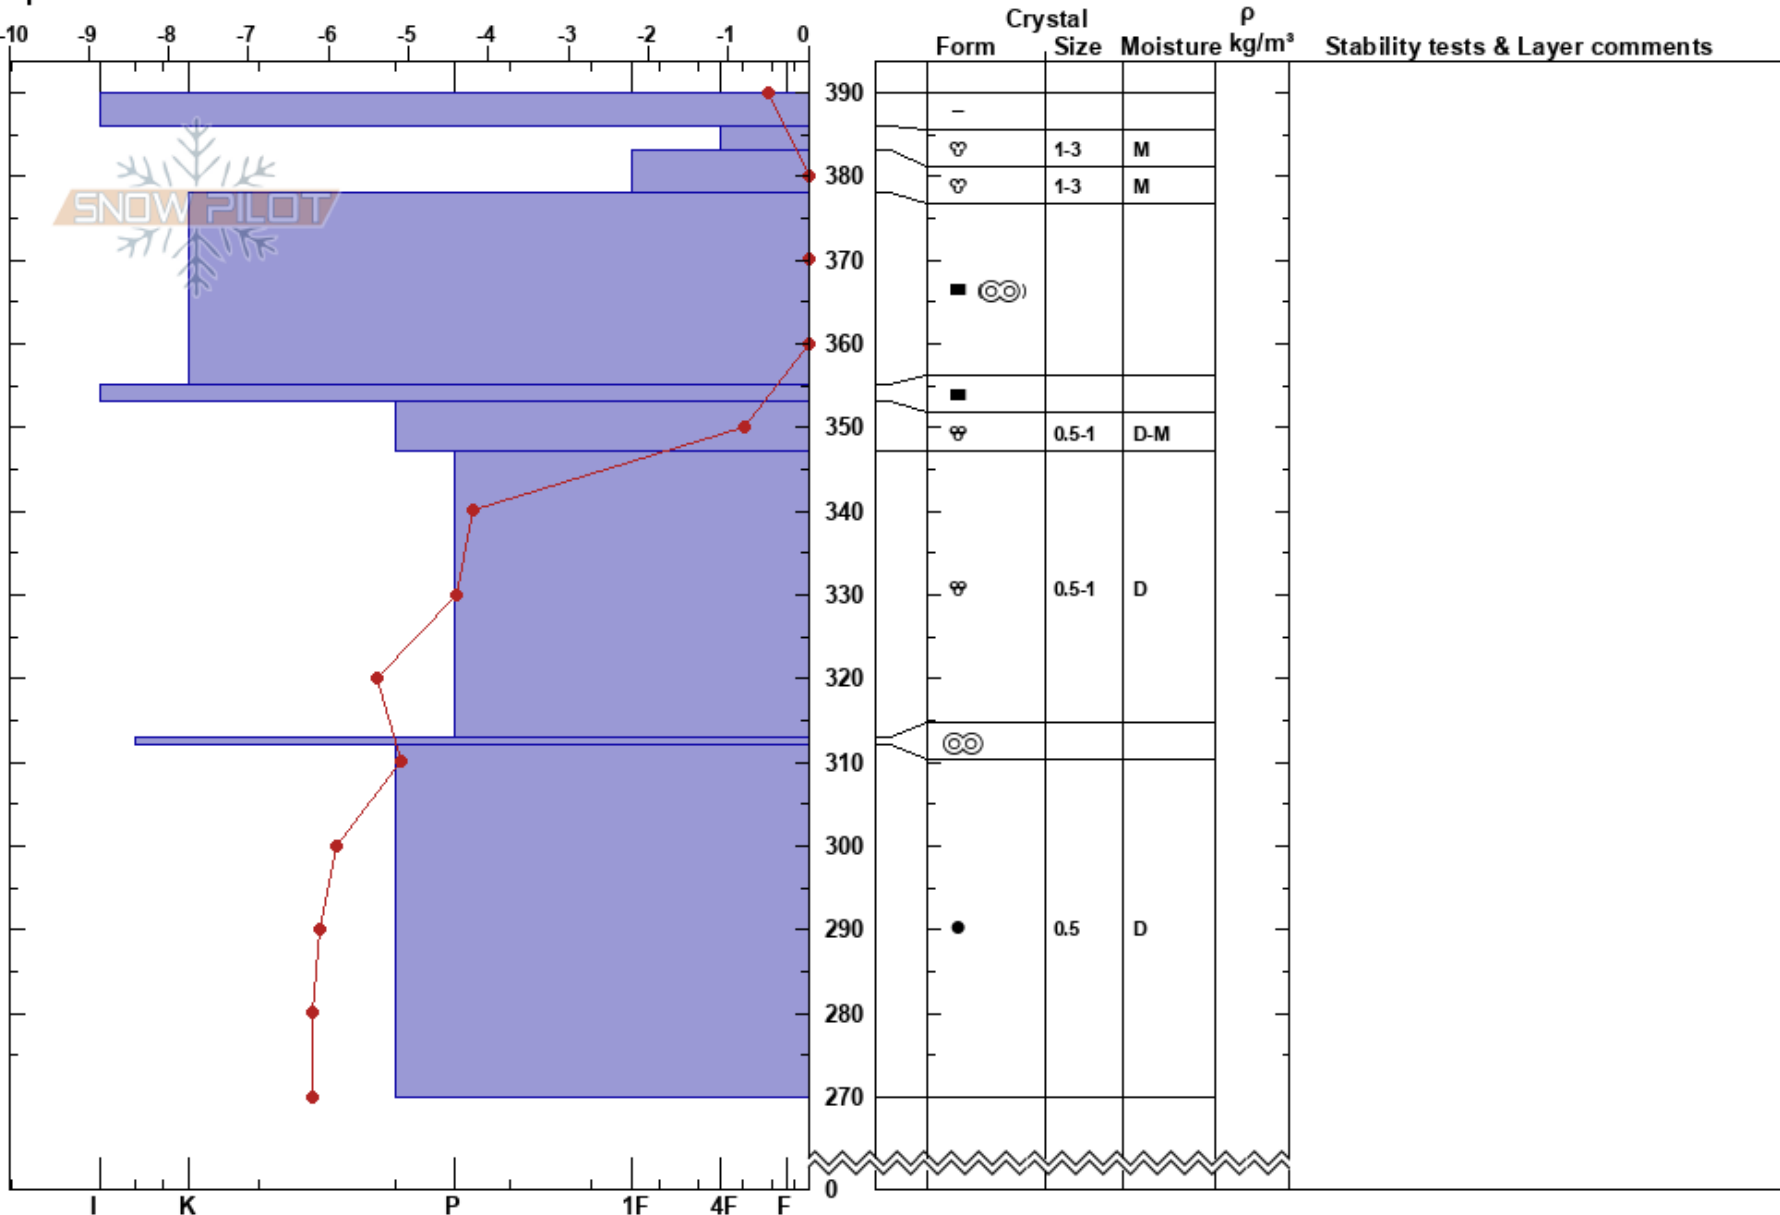

Kumroch Av. path 3D
 Kamchatka
 Russia
Elevation: 755 m
Aspect: S
Specifics:

Vladimir Golubev
 31/03/2023 - 16:00
Co-ord:
Slope Angle: 25°
Wind Loading: no

Stability:
Air Temperature: 0.6°C
Sky Cover: CLR
Precipitation: NO
Wind: E Light Breeze

HS: 390
Layer Notes:
 355-353cm: Problematic layer

Notes: