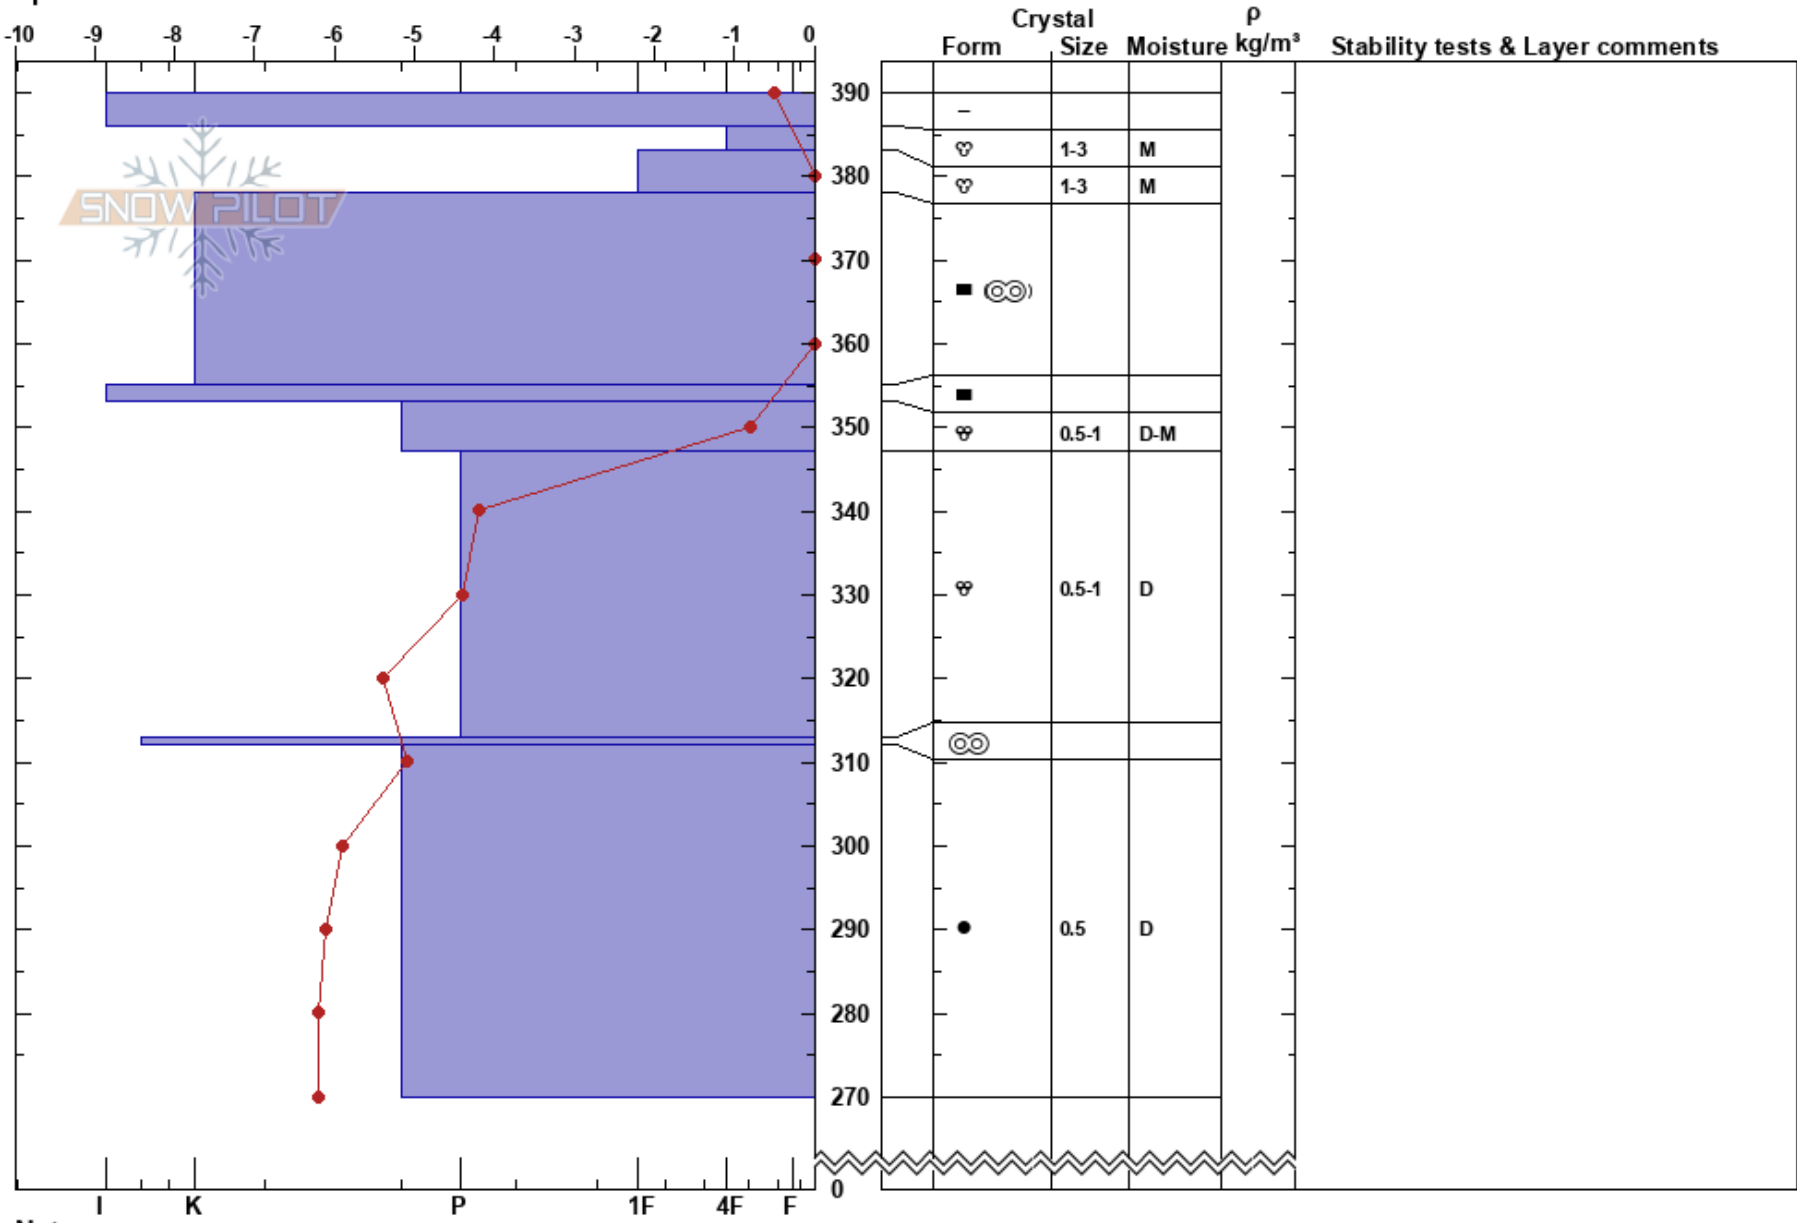

Kumroch Av. path 3D
 Kamchatka
 Russia
Elevation: 755 m
Aspect: S
Specifics:

Vladimir Golubev
 31/03/2023 - 16:00
Co-ord:
Slope Angle: 25°
Wind Loading: no

Stability:
Air Temperature: 0.6°C
Sky Cover: CLR
Precipitation: NO
Wind: E Light Breeze

HS: 390
 355-353cm: Problematic layer

Notes: