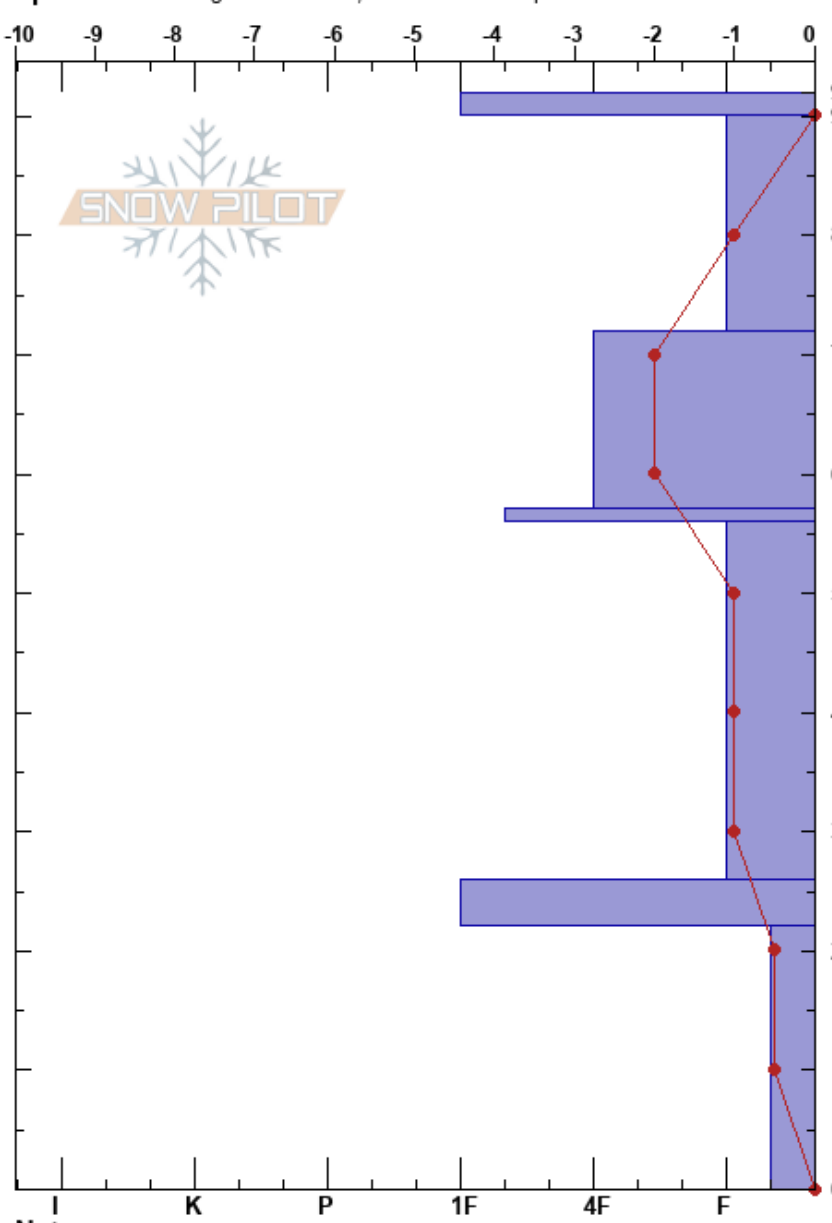

Conehead  
 Bridger Range  
 MT  
 Elevation: 8155 ft  
 Aspect: 94°  
 Specifics: Pit dug in a Ski Area; Ski tracks on slope

Bridger Bowl  
 04/01/2023 - 12:00pm  
 Co-ord: 45.80947N, -110.92916W  
 Slope Angle: 40°  
 Wind Loading:

Stability:  
 Air Temperature:  
 Sky Cover: BKN  
 Precipitation: NO  
 Wind: S Moderate

HS:92  
 PF: 5  
 Layer Notes:

Form	Crystal Size	Moisture	$\rho$ kg/m <sup>3</sup>	Stability tests & Layer comments
⊙⊙				
/	1.5			
⊖	2			
⊙⊙				← CT2, Q1 @57cm
⊖	3			
⊙⊙				
⊖	3-5			
				← ECTX