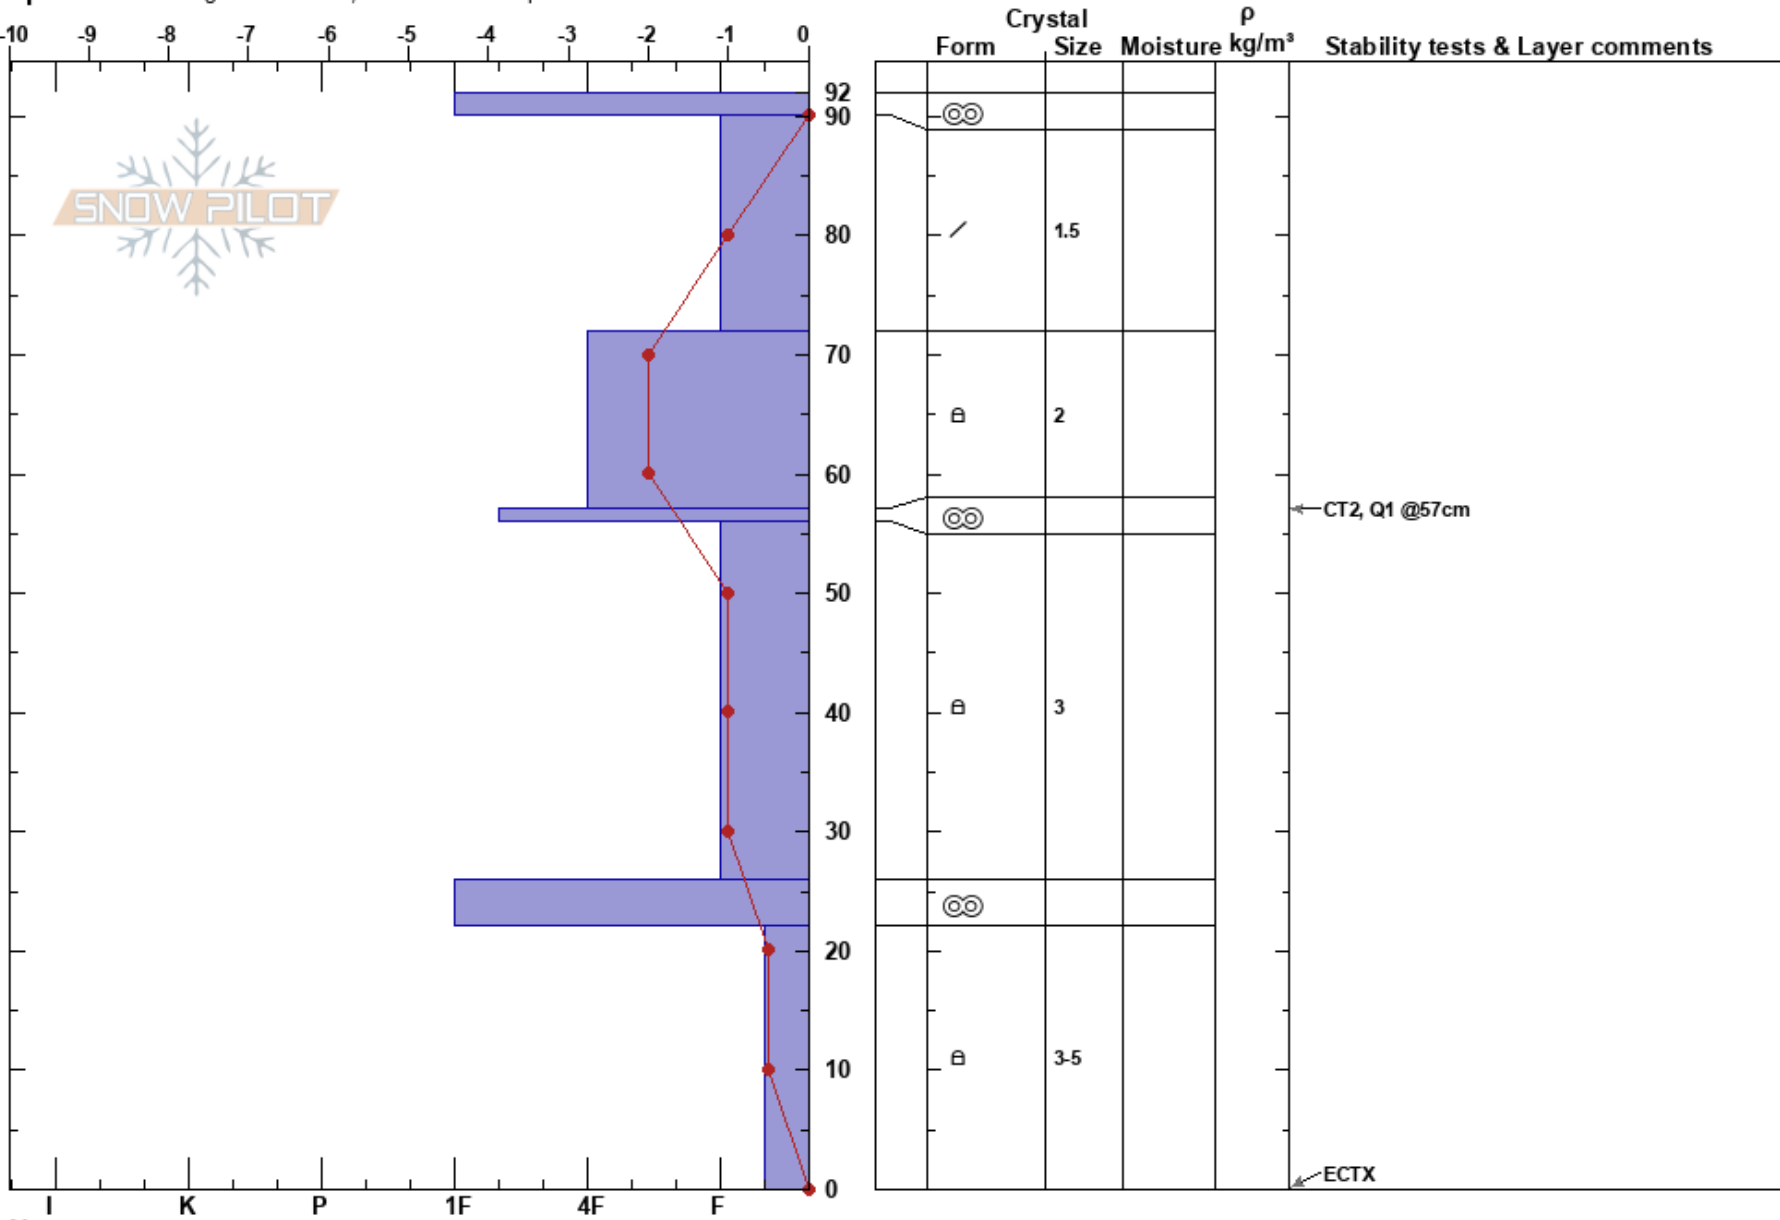

Conehead  
 Bridger Range  
 MT  
 Elevation: 8155 ft  
 Aspect: 94°

Bridger Bowl  
 04/01/2023 - 12:00pm  
 Co-ord: 45.80947N, -110.92916W  
 Slope Angle: 40°  
 Wind Loading:

Stability:  
 Air Temperature:  
 Sky Cover: BKN  
 Precipitation: NO  
 Wind: S Moderate

HS:92  
 PF:5  
 Layer Notes:

Specifics: Pit dug in a Ski Area; Ski tracks on slope

Notes: Ella