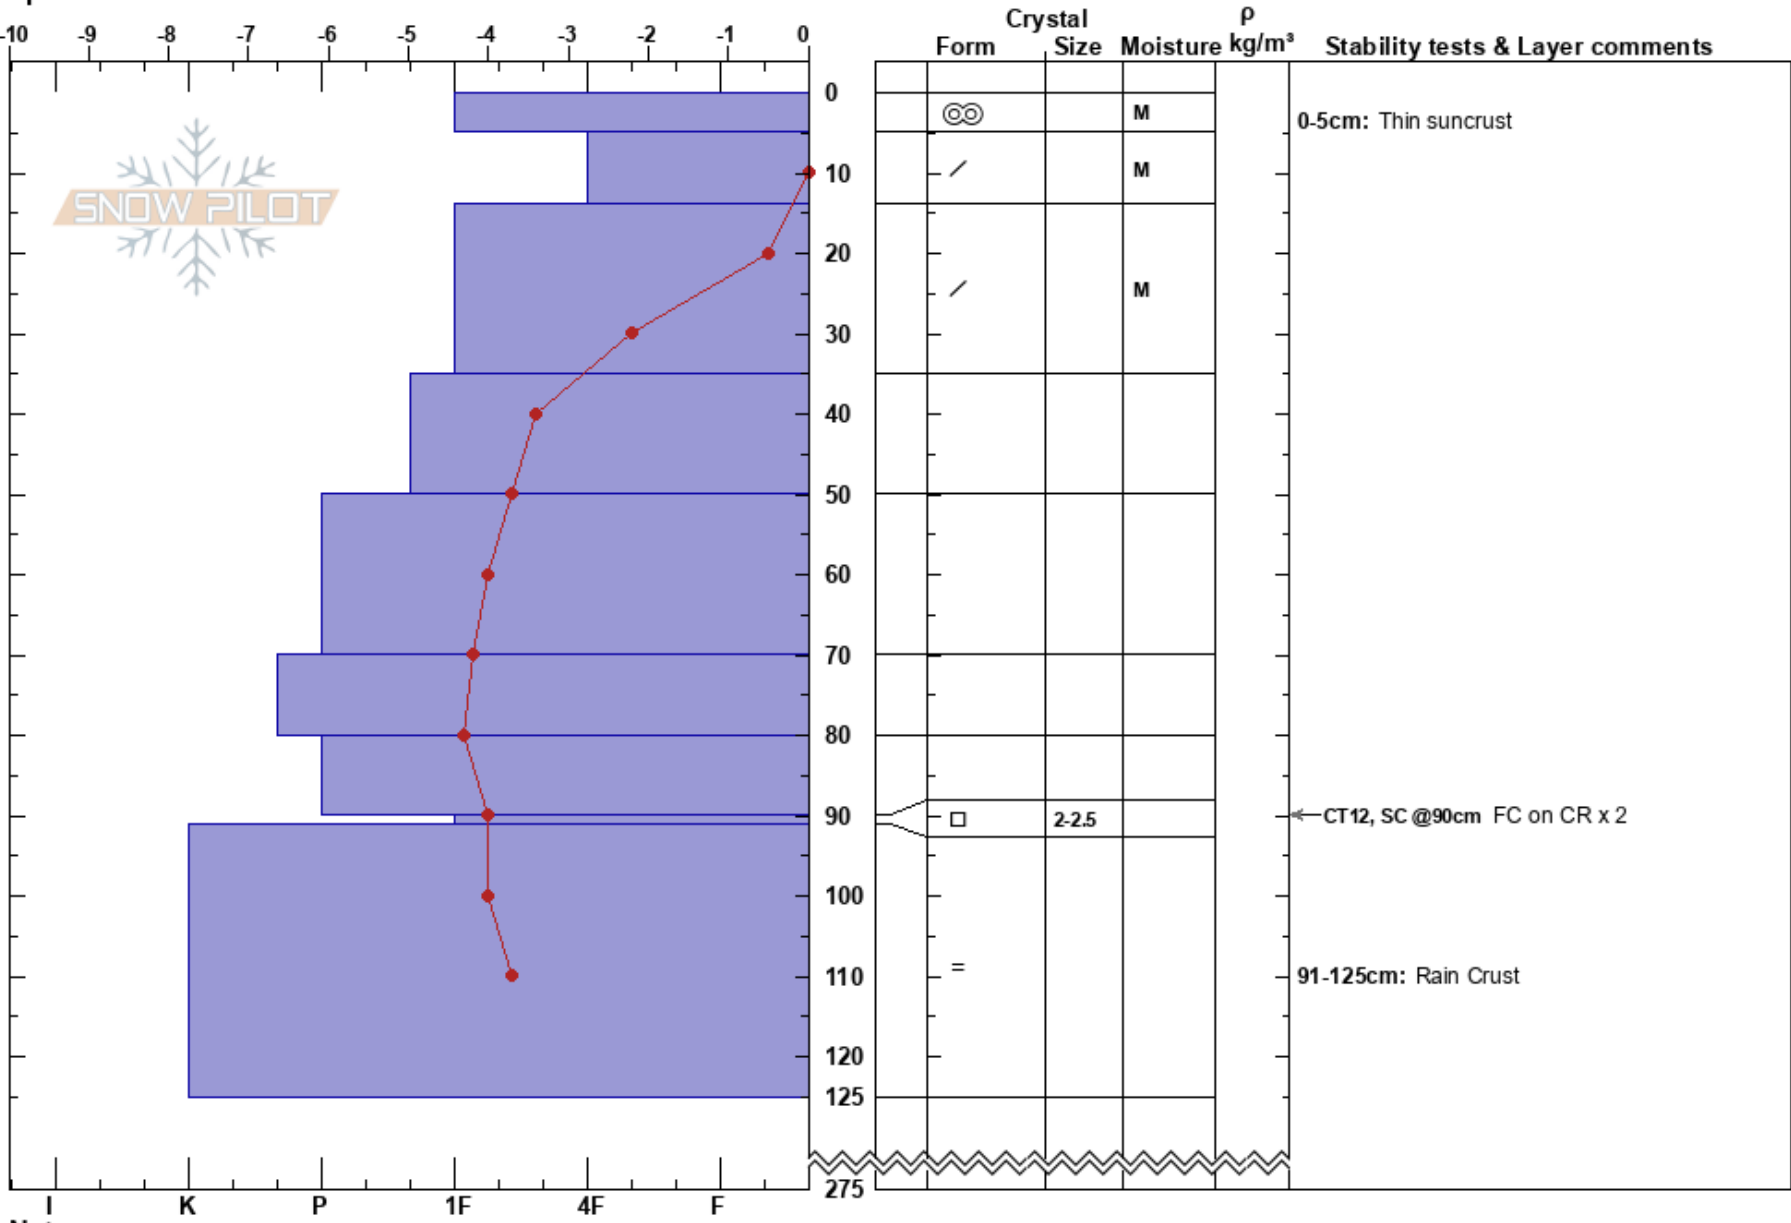

Deep Throat
 Tröllaskagi
 Iceland
 Elevation: 820 m
 Aspect: S
 Specifics:

Owen Day
 01/04/2023 - 13:30
 Co-ord: 66.01855N, -18.57241W
 Slope Angle: 30°
 Wind Loading: no

Stability: Fair
 Air Temperature: 2°C
 Sky Cover: CLR
 Precipitation: NO
 Wind: S Light Breeze

HS:275
 PF: 15
 PS: 10
 Layer Notes:
 0-5cm: Thin suncrust
 90-91cm: Problematic layer
 91-125cm: Rain Crust

Notes: Test Profile on upper pitch of Deep Throat.