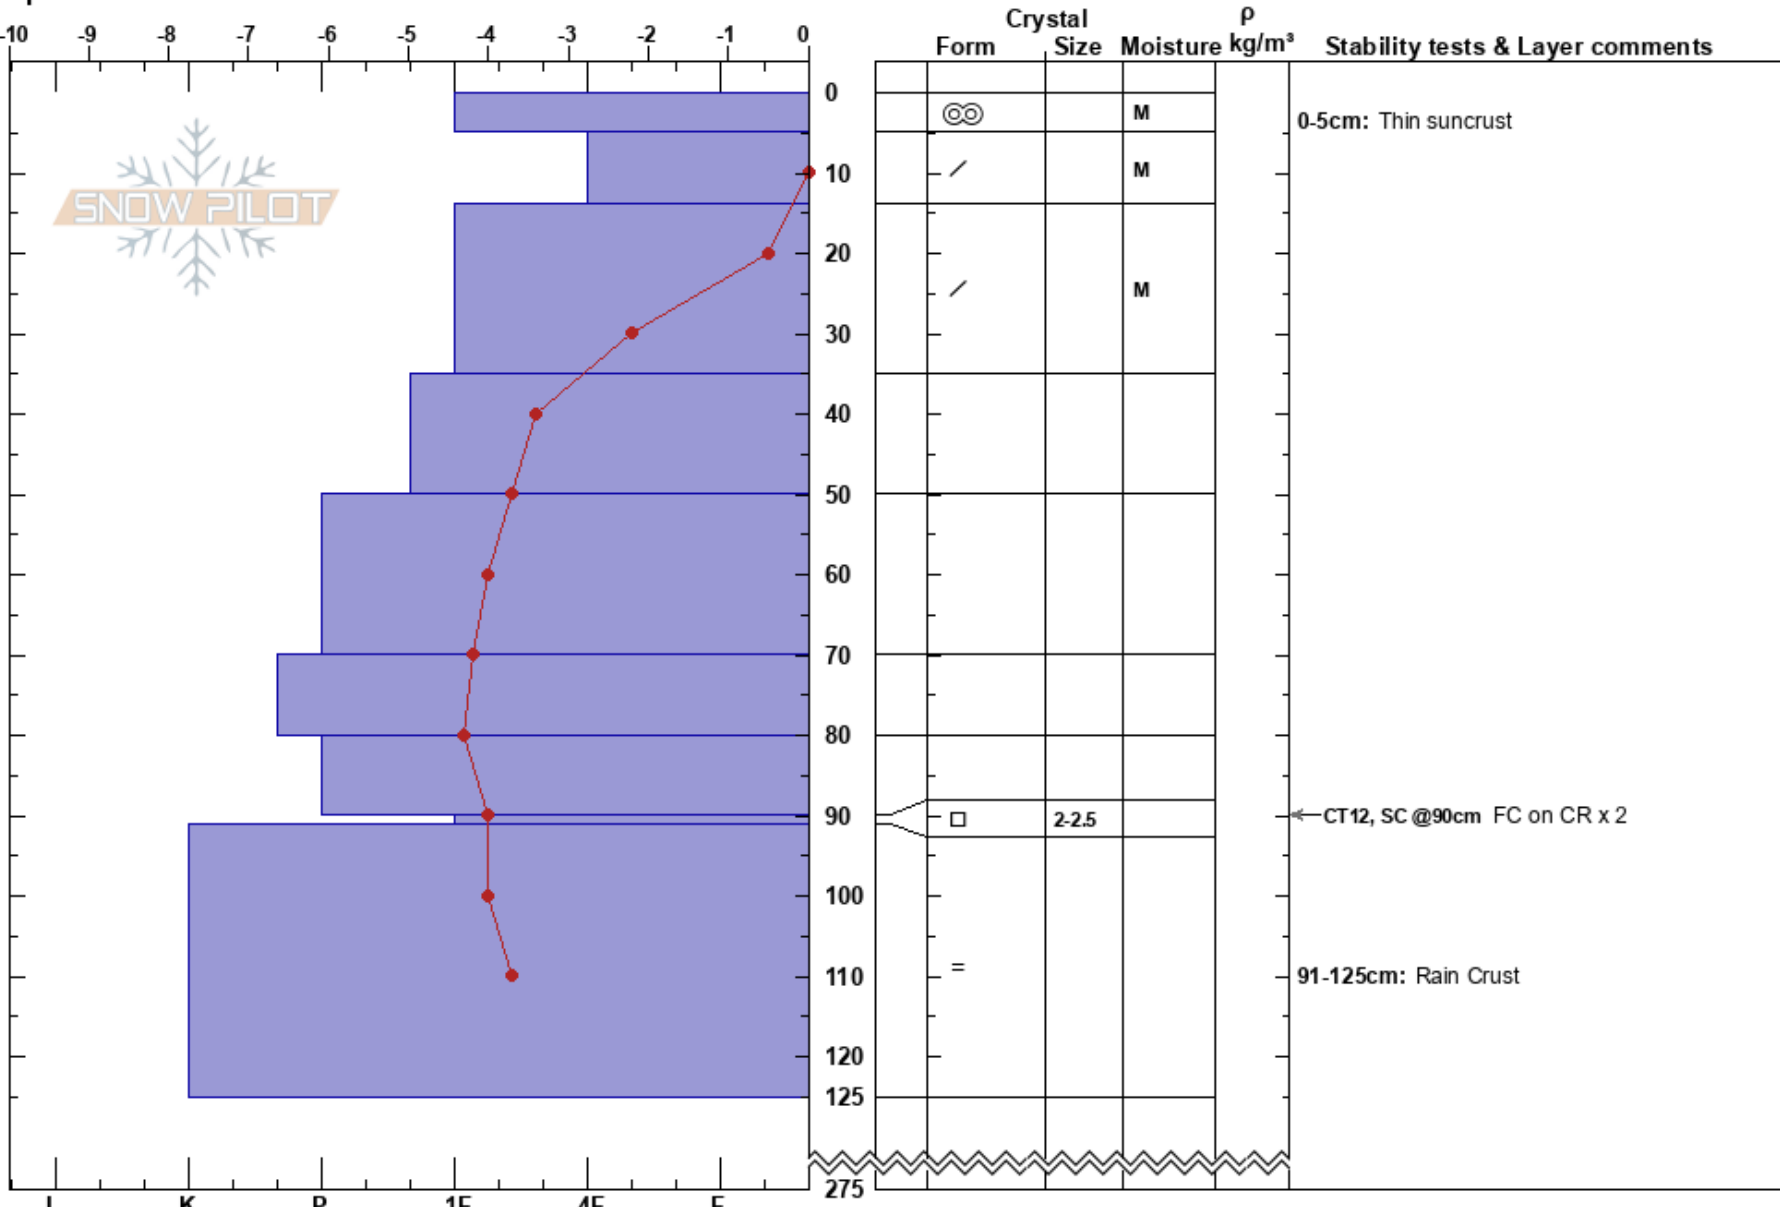

Deep Throat  
 Tröllaskagi  
 Iceland  
 Elevation: 820 m  
 Aspect: S  
 Specifics:

Owen Day  
 01/04/2023 - 13:30  
 Co-ord: 66.01855N, -18.57241W  
 Slope Angle: 30°  
 Wind Loading: no

Stability: Fair  
 Air Temperature: 2°C  
 Sky Cover: CLR  
 Precipitation: NO  
 Wind: S Light Breeze

HS:275  
 PF: 15  
 PS: 10  
 0-5cm: Thin suncrust  
 90-91cm: Problematic layer  
 91-125cm: Rain Crust

Notes: Test Profile on upper pitch of Deep Throat.