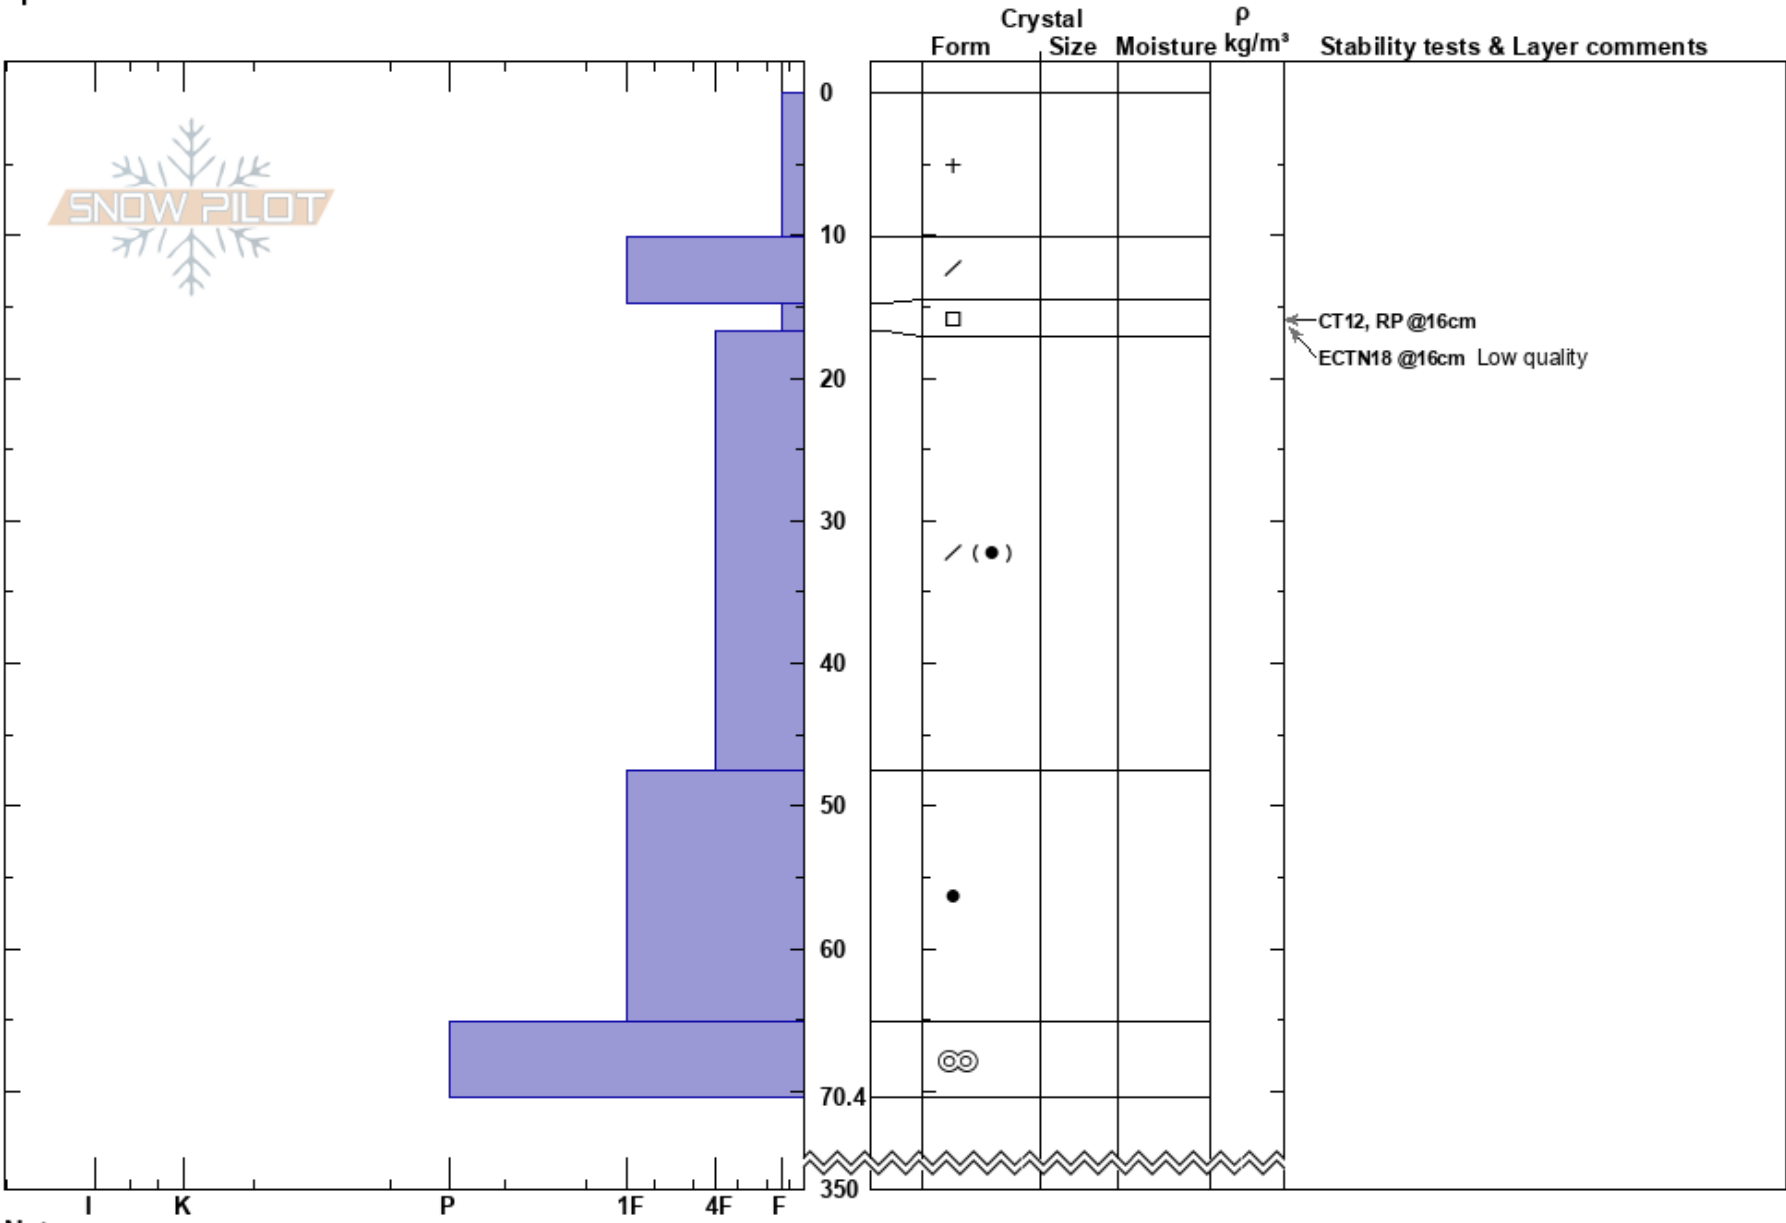

Dogleg
 Tordrillo Range
 AK
 Elevation: 4400 ft
 Aspect: N
 Specifics:

Hugh Barnard
 03/31/2023 - 11:00am
 Co-ord: 61.35782N, -152.01444W
 Slope Angle: 30°
 Wind Loading:

Stability:
 Air Temperature:
 Sky Cover: FEW
 Precipitation: NO
 Wind: Calm

HS: 350
 PF: 40 14.8-16.8cm: Problematic layer
 PS: 15

Notes: