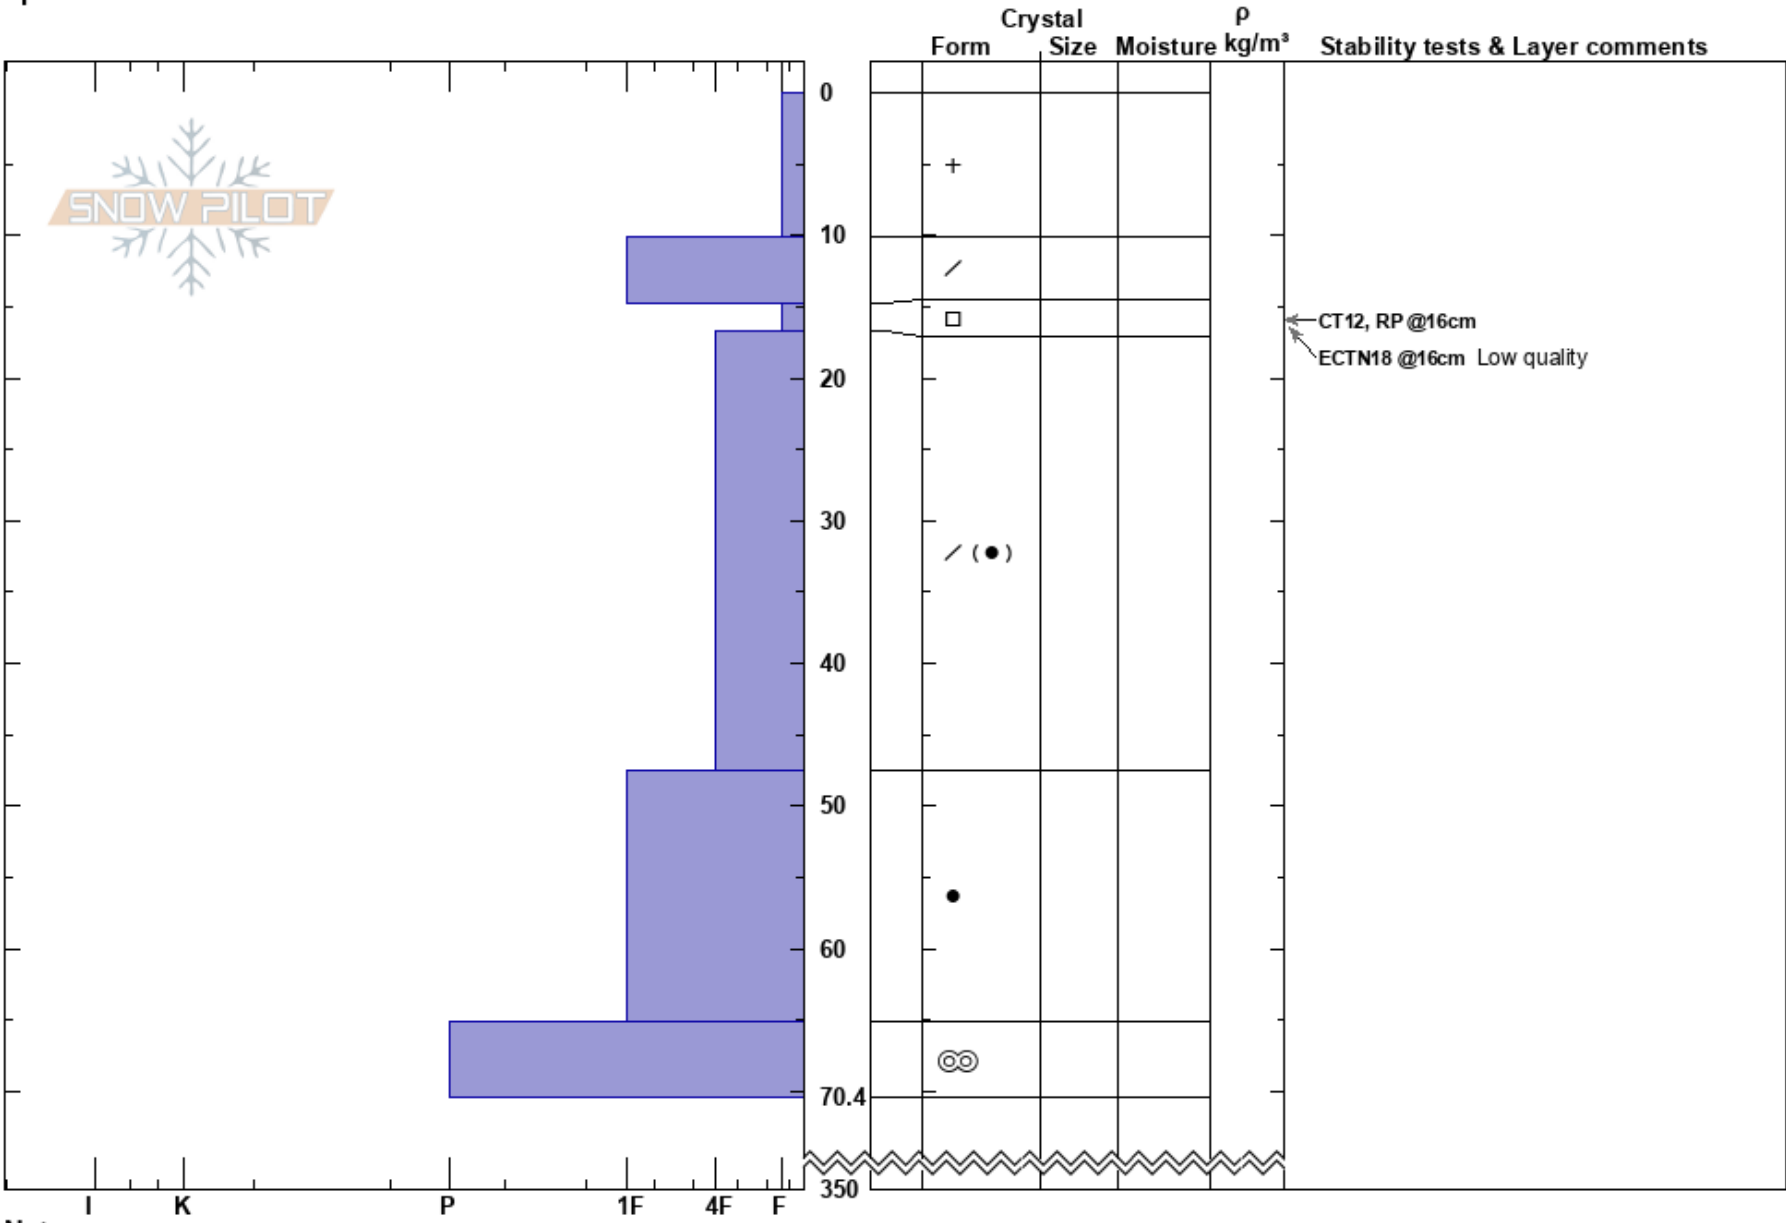

Dogleg  
 Tordrillo Range  
 AK  
 Elevation: 4400 ft  
 Aspect: N  
 Specifics:

Hugh Barnard  
 03/31/2023 - 11:00am  
 Co-ord: 61.35782N, -152.01444W  
 Slope Angle: 30°  
 Wind Loading:

Stability:  
 Air Temperature:  
 Sky Cover: FEW  
 Precipitation: NO  
 Wind: Calm

HS: 350  
 PF: 40 14.8-16.8cm: Problematic layer  
 PS: 15

Notes: