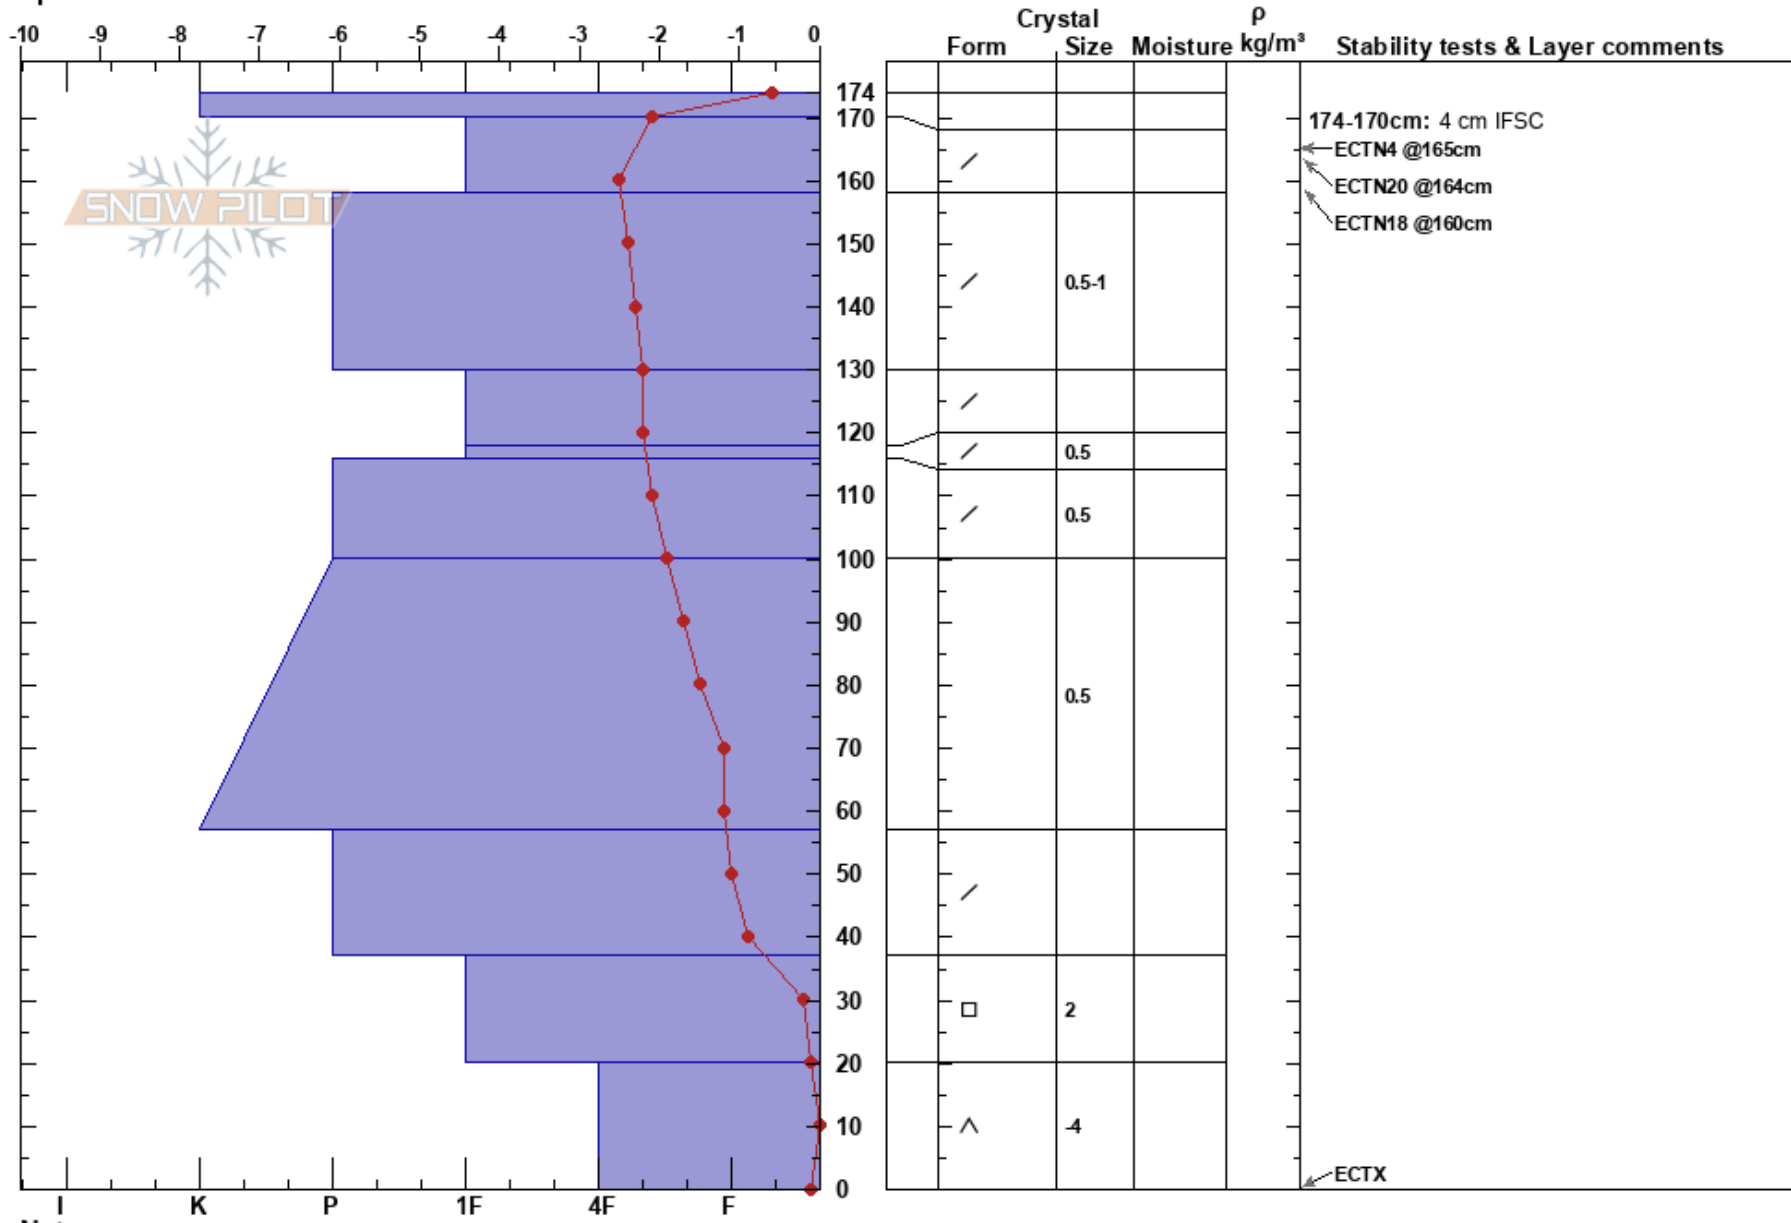

butches
 Monashee
 BC
 Elevation: 2014 m
 Aspect: E
 Specifics:

matthew lewis
 20/03/2023 - 11:00
 Co-ord:
 Slope Angle:
 Wind Loading:

Stability:
 Air Temperature: -1°C
 Sky Cover: FEW
 Precipitation: NO
 Wind: Calm

HS: 174
 Layer Notes:
 174-170cm: 4 cm IFSC
 20-0cm: Problematic layer

Notes: