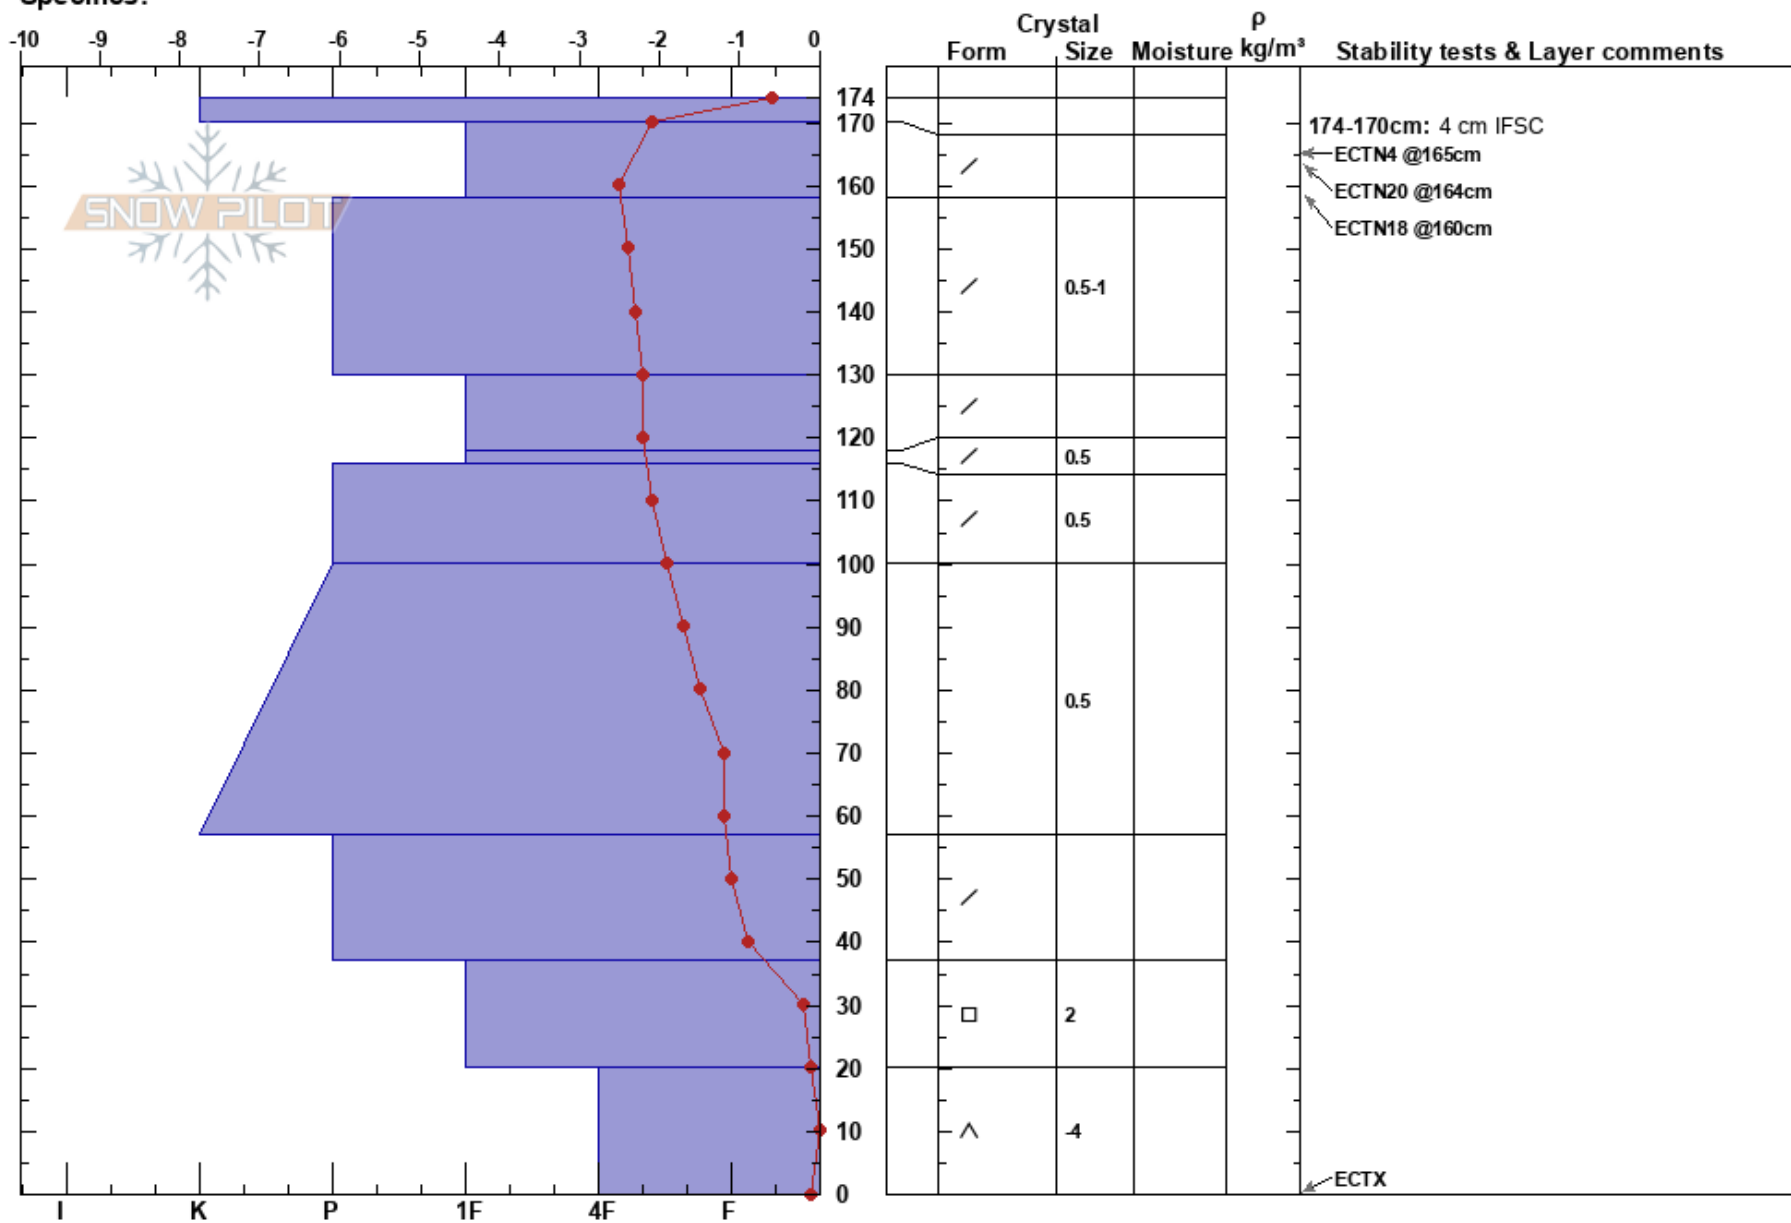

butches  
 Monashee  
 BC  
 Elevation: 2014 m  
 Aspect: E  
 Specifics:

matthew lewis  
 20/03/2023 - 11:00  
 Co-ord:  
 Slope Angle:  
 Wind Loading:

Stability:  
 Air Temperature: -1°C  
 Sky Cover: FEW  
 Precipitation: NO  
 Wind: Calm

HS: 174  
 Layer Notes:  
 174-170cm: 4 cm IFSC  
 20-0cm: Problematic layer

Notes: