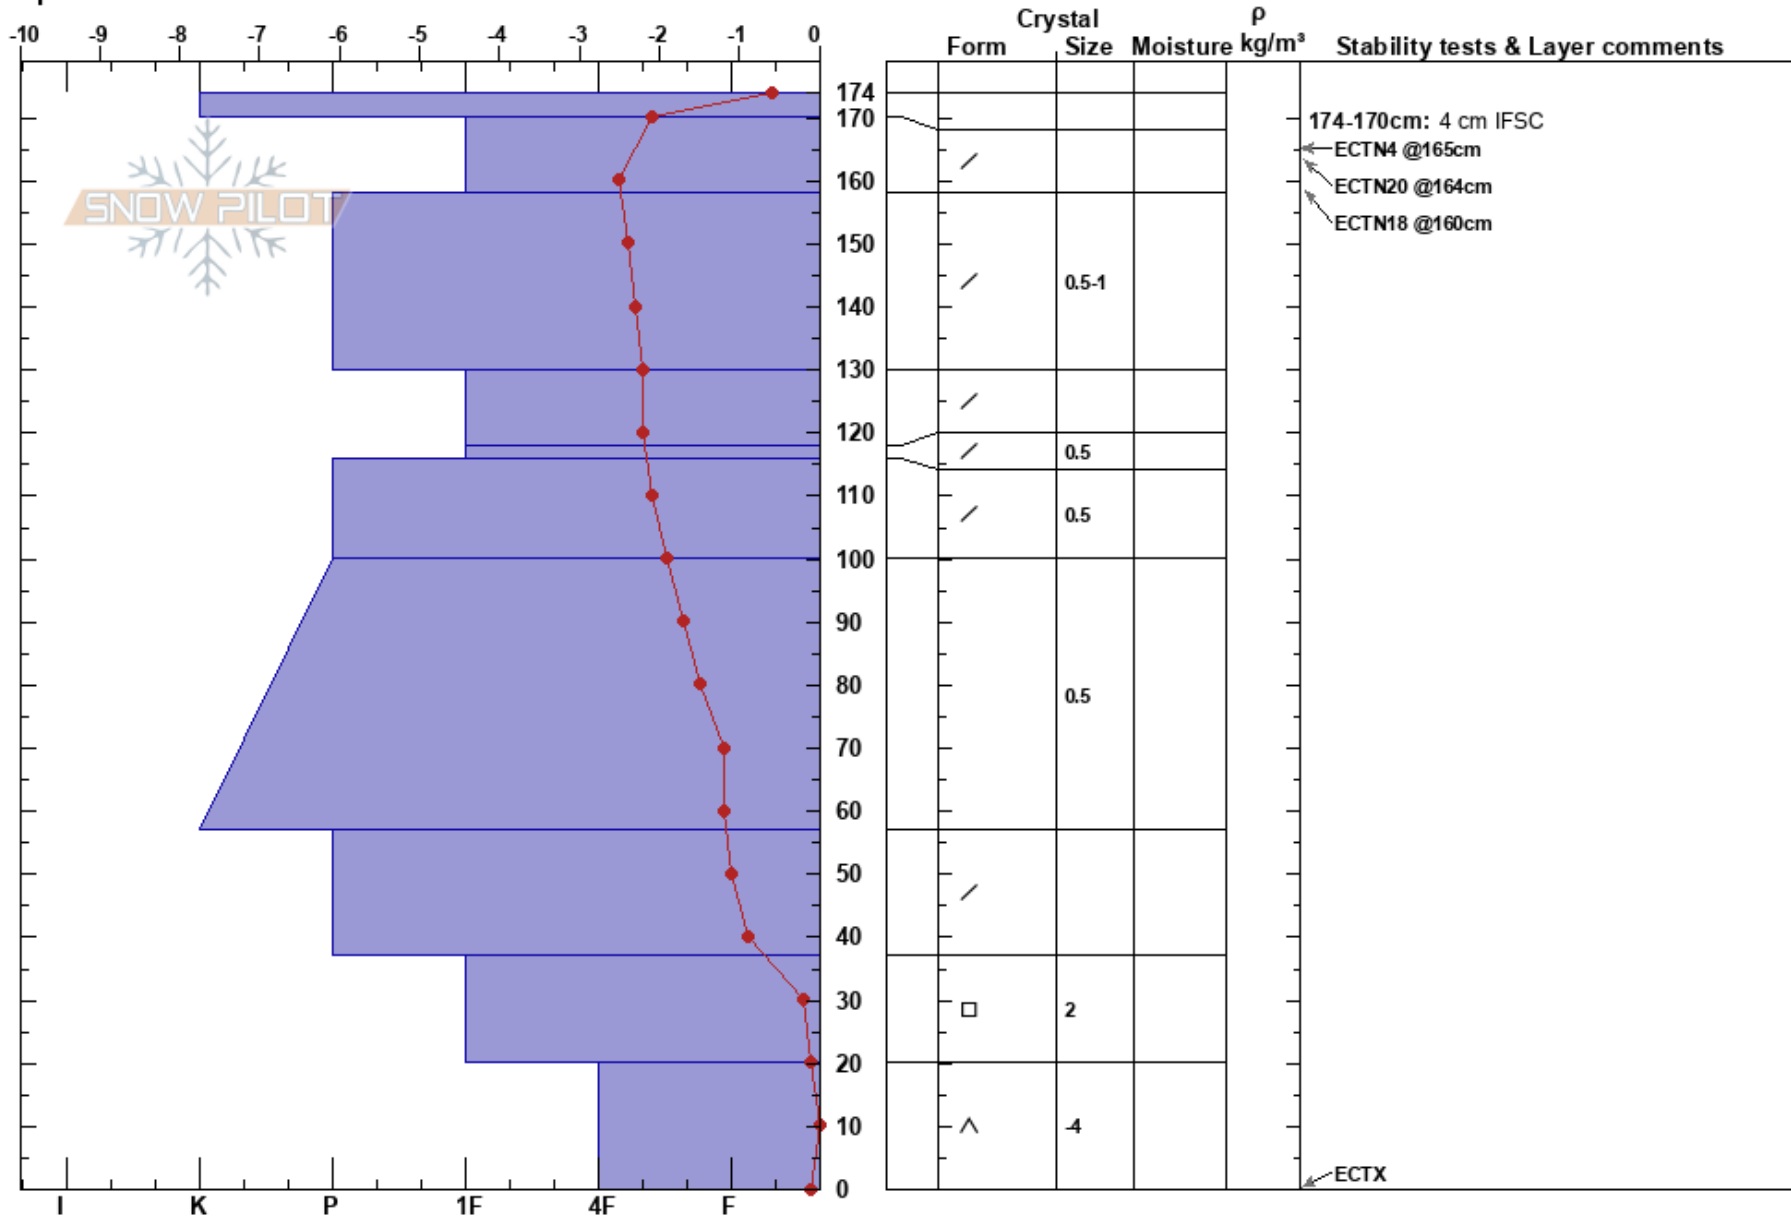

butches  
 Monashee  
 BC  
 Elevation: 2014 m  
 Aspect: E  
 Specifics:

matthew lewis  
 20/03/2023 - 11:00  
 Co-ord:  
 Slope Angle:  
 Wind Loading:

Stability:  
 Air Temperature: -1°C  
 Sky Cover: FEW  
 Precipitation: NO  
 Wind: Calm

HS: 174  
 Layer Notes:  
 174-170cm: 4 cm IFSC  
 20-0cm: Problematic layer

Notes: