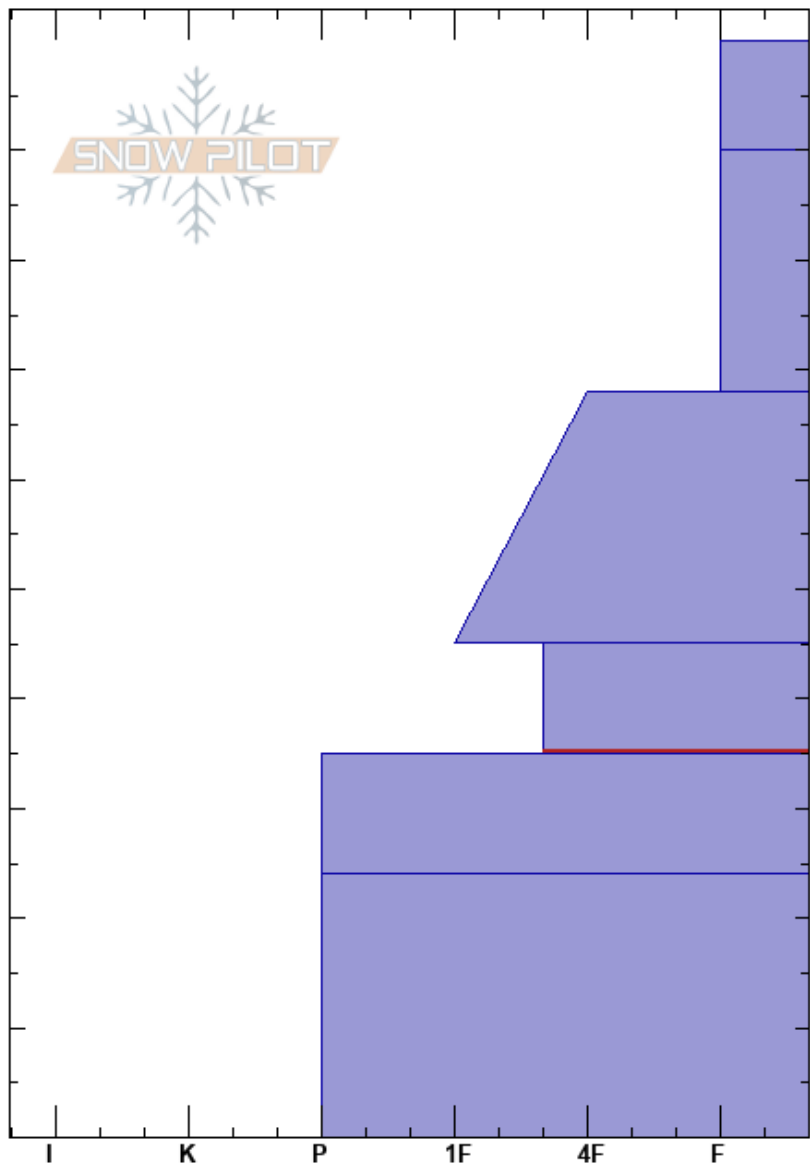

Annia
 Chugach Range
 AK
 Elevation: 3000 ft
 Aspect: NE
 Specifics:

Alaska Backcountry Guides
 03/31/2023 - 11:00am
 Co-ord: 61.10776N, -146.67950W
 Slope Angle:
 Wind Loading: no

Stability:
 Air Temperature: 32°F
 Sky Cover: FEW
 Precipitation: NO
 Wind: NE Light Breeze

HS: 100
 PF: 20
 PS: 15
 Layer Notes:
 55-65cm: perserved stellars/facets?
 55-65cm: Problematic layer

Depth (cm)	Crystal		Moisture	ρ kg/m ³	Stability tests & Layer comments
	Form	Size			
0 - 10	+				
10 - 20	/				
20 - 30	/				
30 - 40	/				
40 - 50	/				
50 - 60	/				
60 - 70	• (B)				55-65cm: perserved stellars/facets?
70 - 80					
80 - 90	•				
90 - 100					