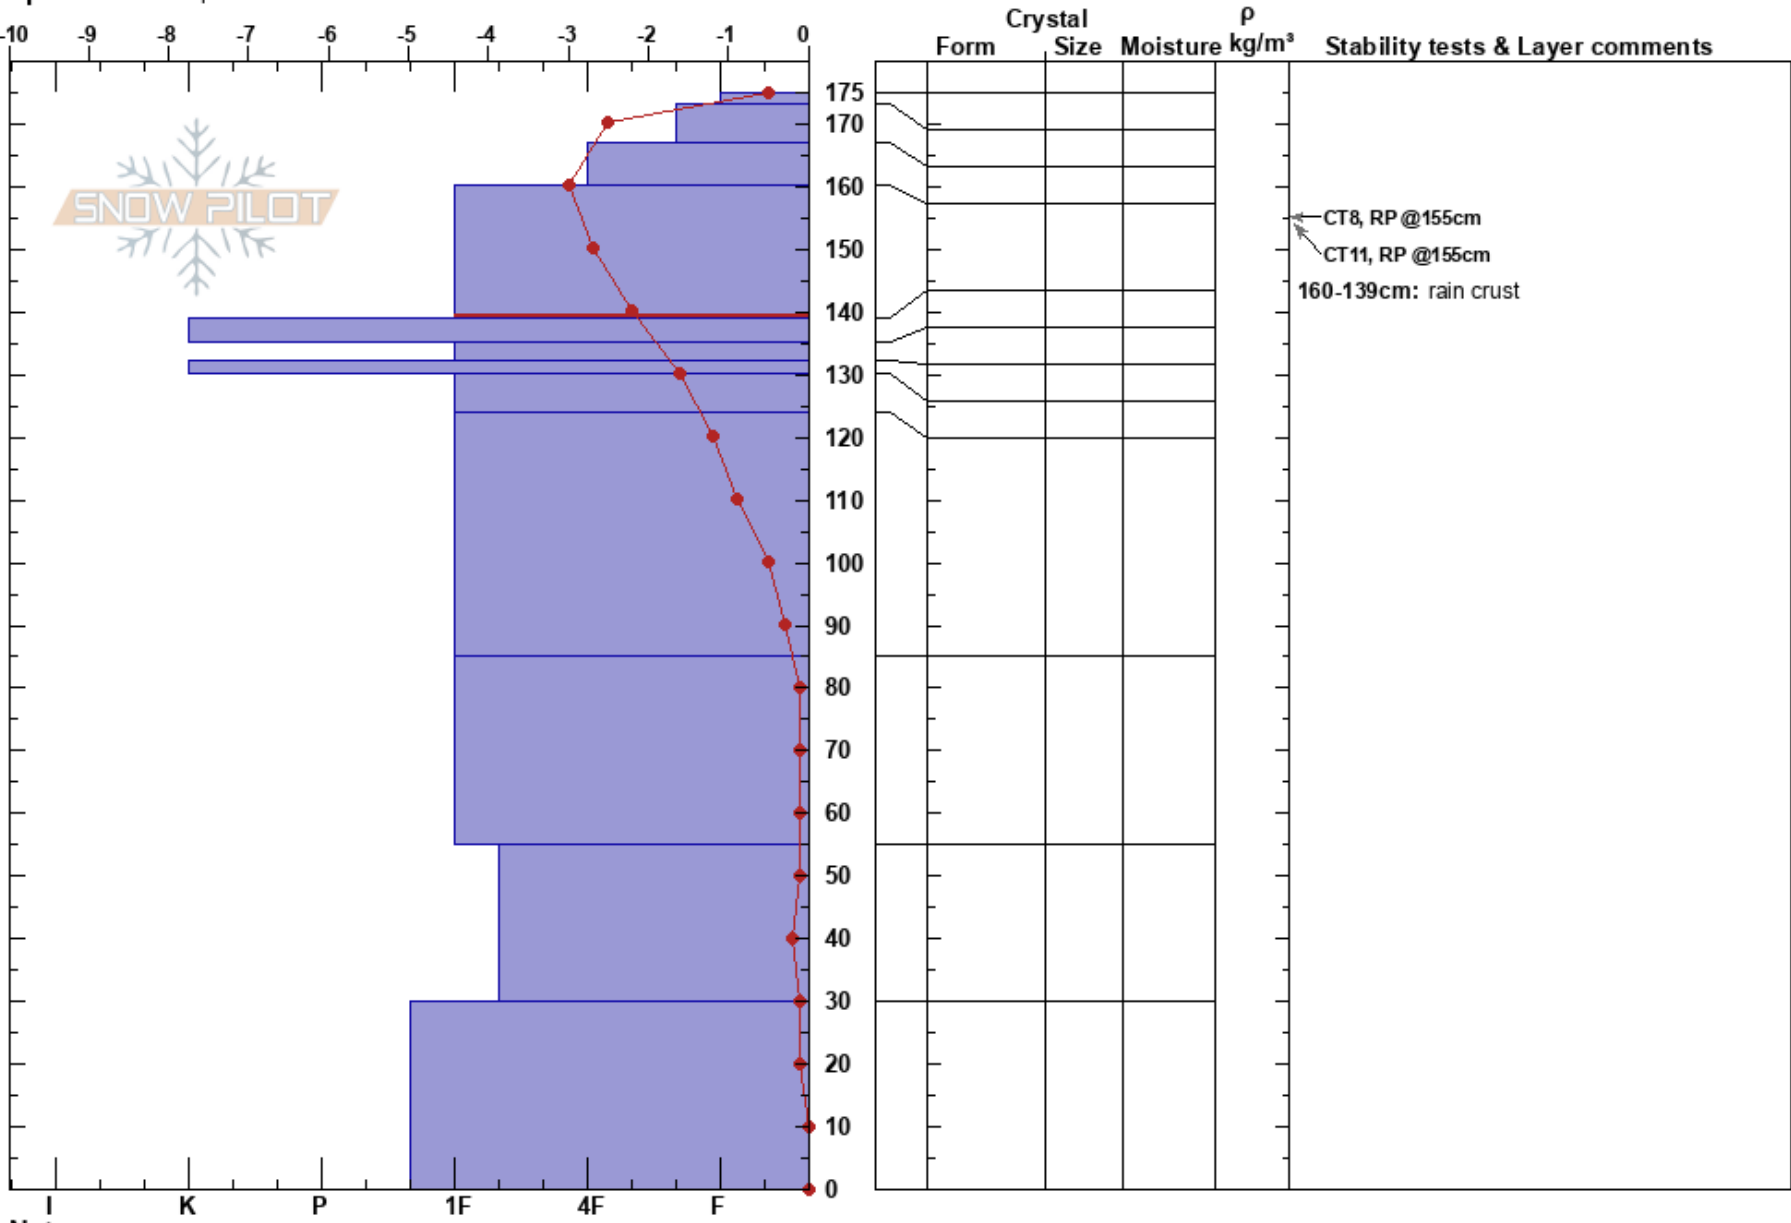

butches
 Monashee
 BC
Elevation: 2100 m
Aspect: SE
Specifics: Poor pit location

matthew lewis
 01/01/2021 - 12:50
Co-ord:
Slope Angle: 31°
Wind Loading: no

Stability:
Air Temperature: -3°C
Sky Cover: BKN
Precipitation: NO
Wind: SE Calm

HS: 175
 160-139cm: rain crust
 160-139cm: Problematic layer

Notes: