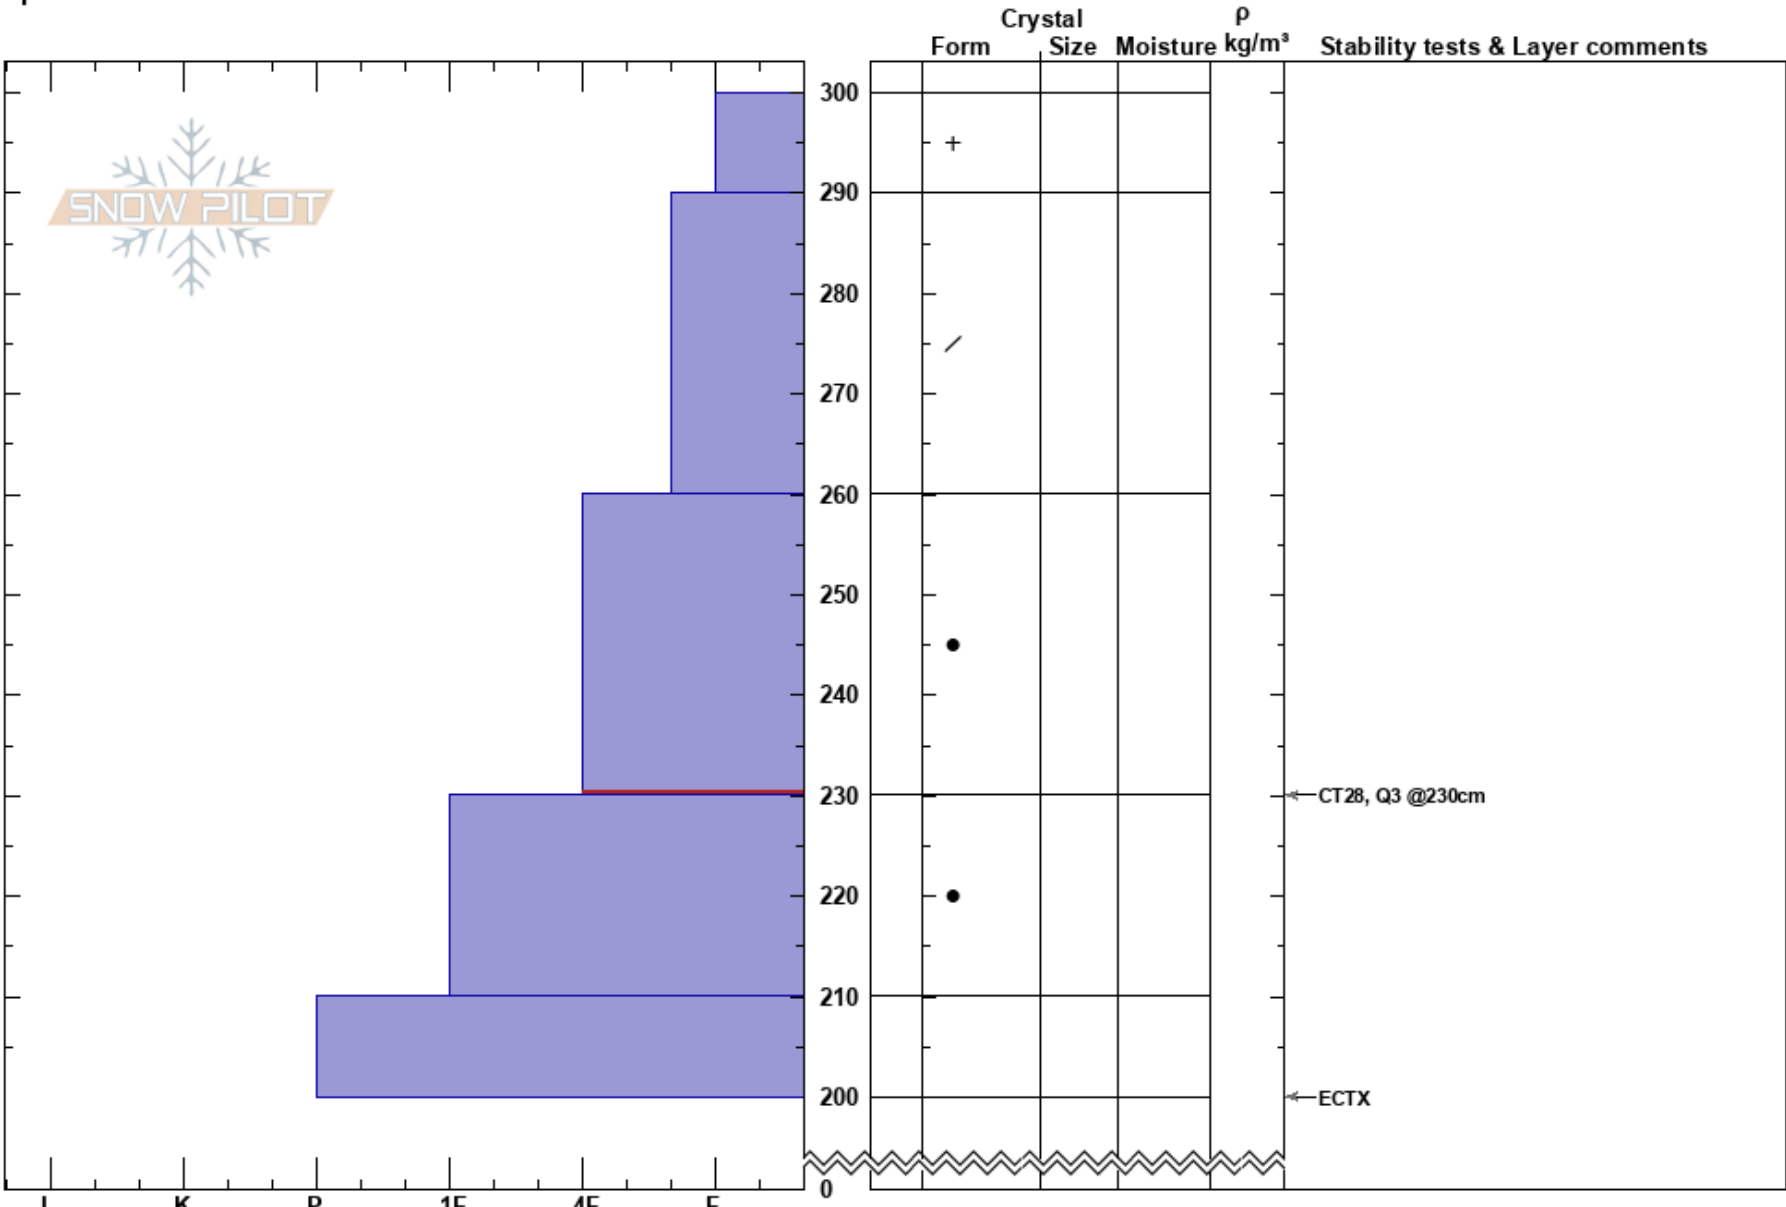

Pinot Middle  
 Tordrillo Range  
 AK  
 Elevation: 4000 ft  
 Aspect: 360°  
 Specifics:

Wes Wylie  
 03/31/2023 - 11:00am  
 Co-ord: 61.43196N, -152.07275W  
 Slope Angle: 30°  
 Wind Loading:

Stability:  
 Air Temperature: -8°C  
 Sky Cover: SCT  
 Precipitation: NO  
 Wind: N Light Breeze

HS: 300  
 PF: 40  
 PS: 20  
 260-230cm: Problematic layer

Notes: