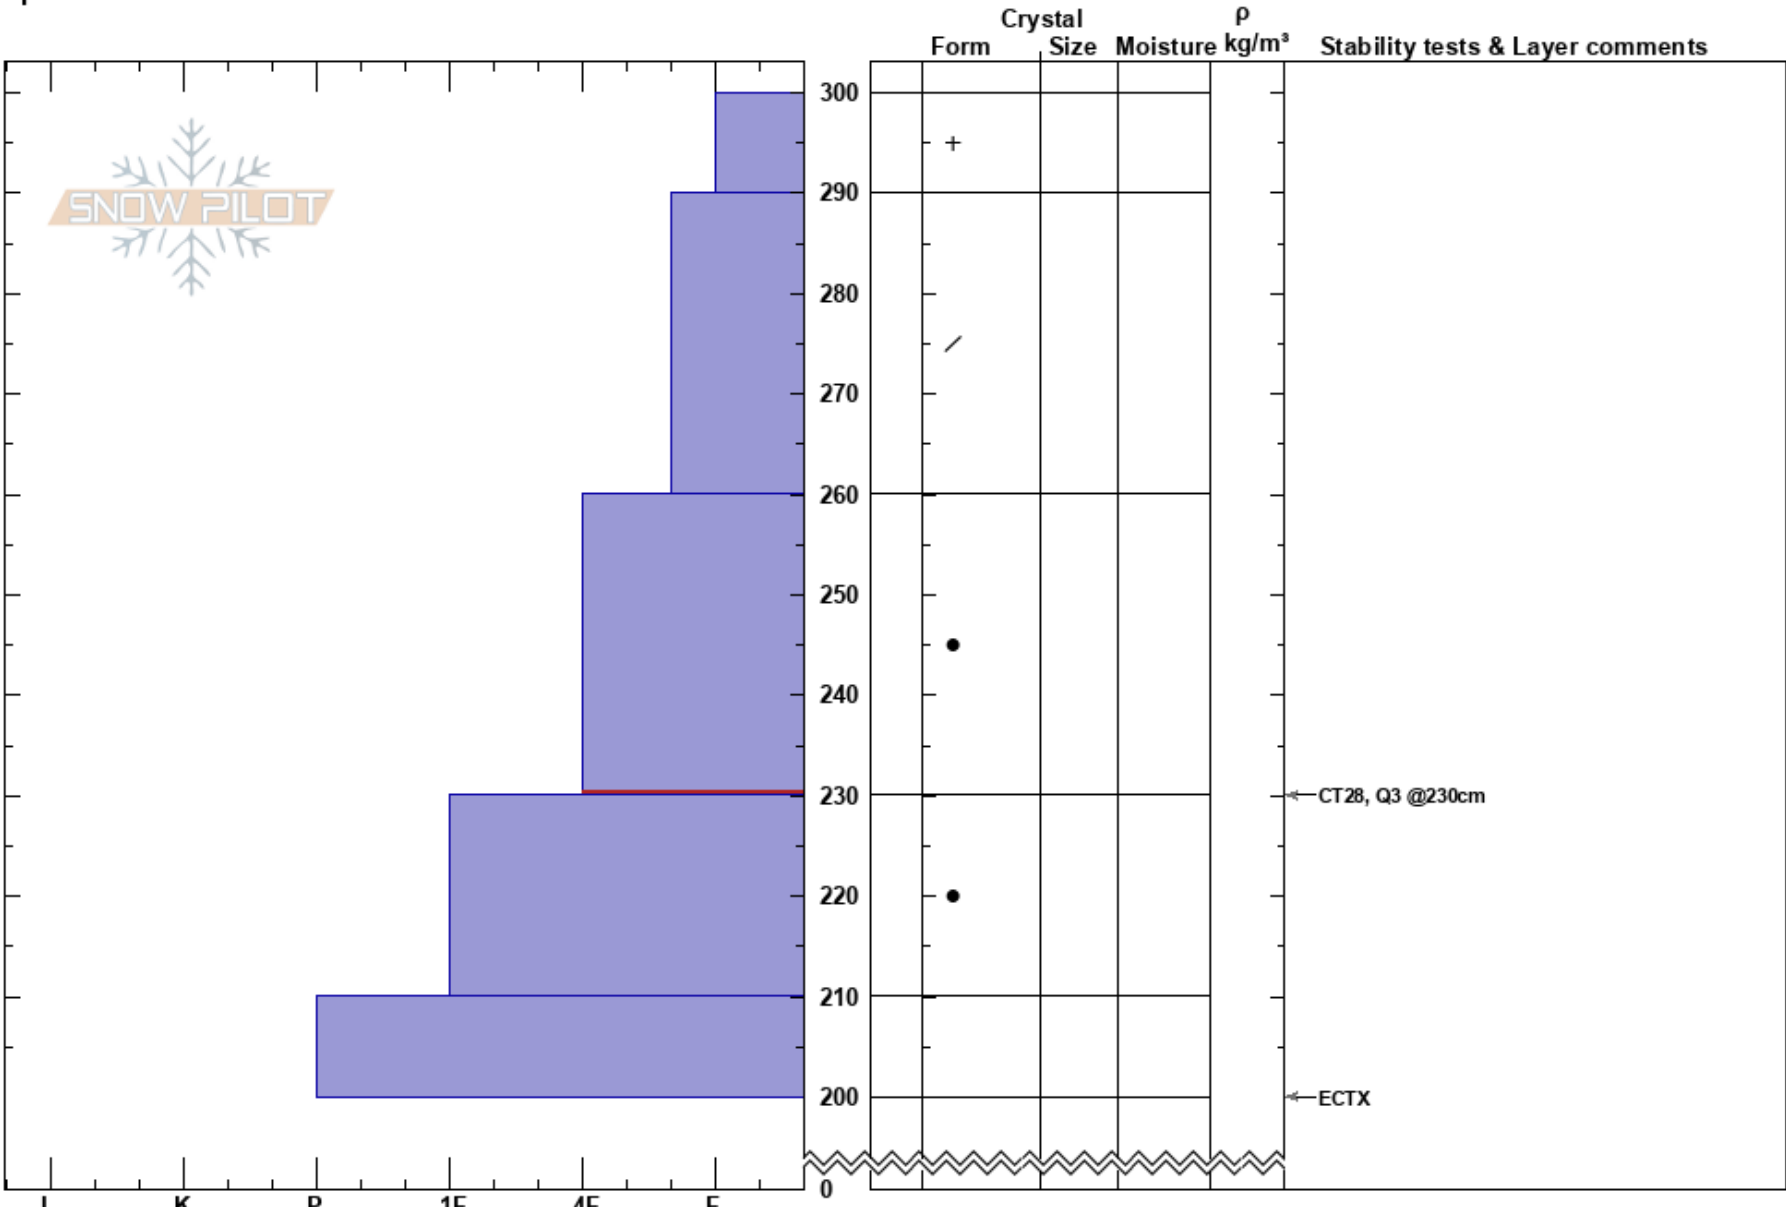

Pinot Middle
 Tordrillo Range
 AK
 Elevation: 4000 ft
 Aspect: 360°
 Specifics:

Wes Wylie
 03/31/2023 - 11:00am
 Co-ord: 61.43196N, -152.07275W
 Slope Angle: 30°
 Wind Loading:

Stability:
 Air Temperature: -8°C
 Sky Cover: SCT
 Precipitation: NO
 Wind: N Light Breeze

HS: 300
 PF: 40
 PS: 20
 260-230cm: Problematic layer

Notes: