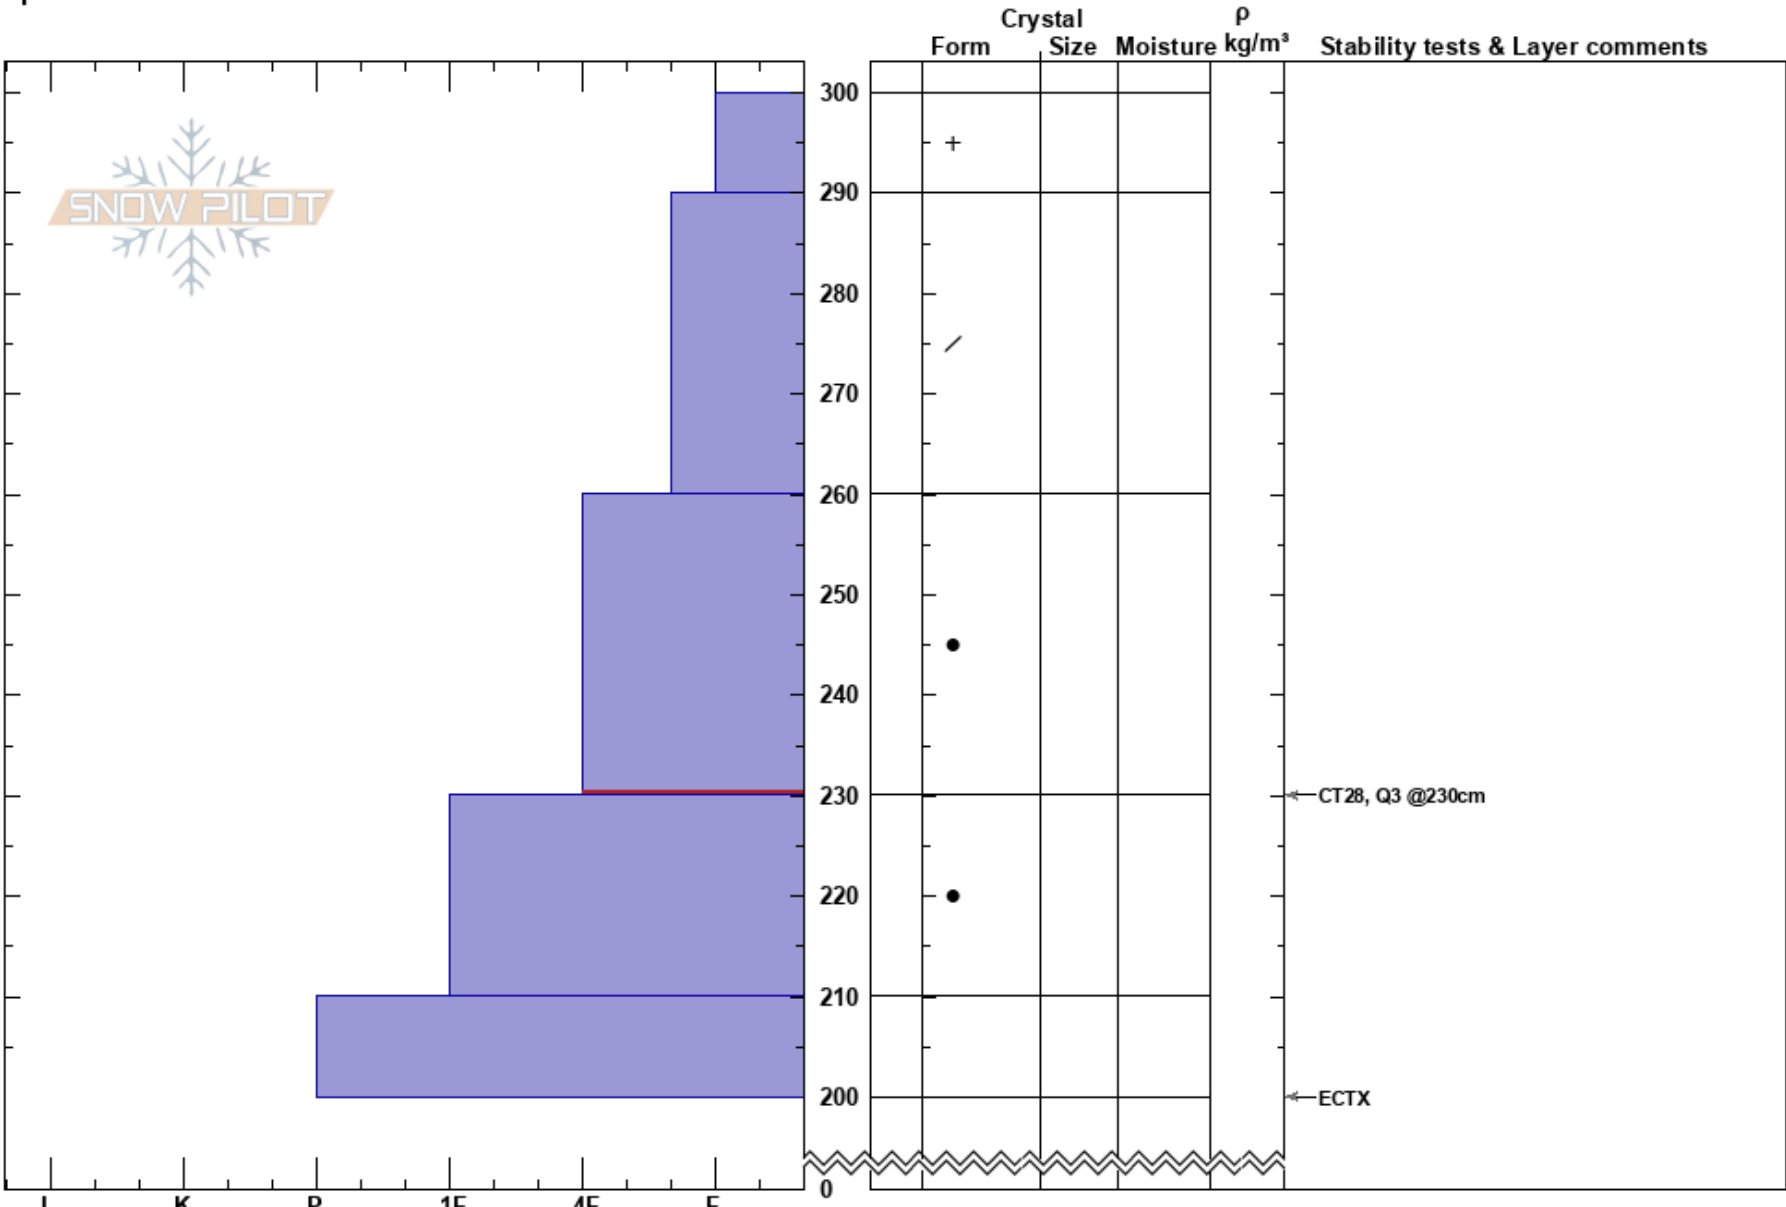

Pinot Middle
 Tordrillo Range
 AK
 Elevation: 4000 ft
 Aspect: 360°
 Specifics:

Wes Wylie
 03/31/2023 - 11:00am
 Co-ord: 61.43196N, -152.07275W
 Slope Angle: 30°
 Wind Loading:

Stability:
 Air Temperature: -8°C
 Sky Cover: SCT
 Precipitation: NO
 Wind: N Light Breeze
 HS: 300
 PF: 40
 PS: 20
 260-230cm: Problematic layer