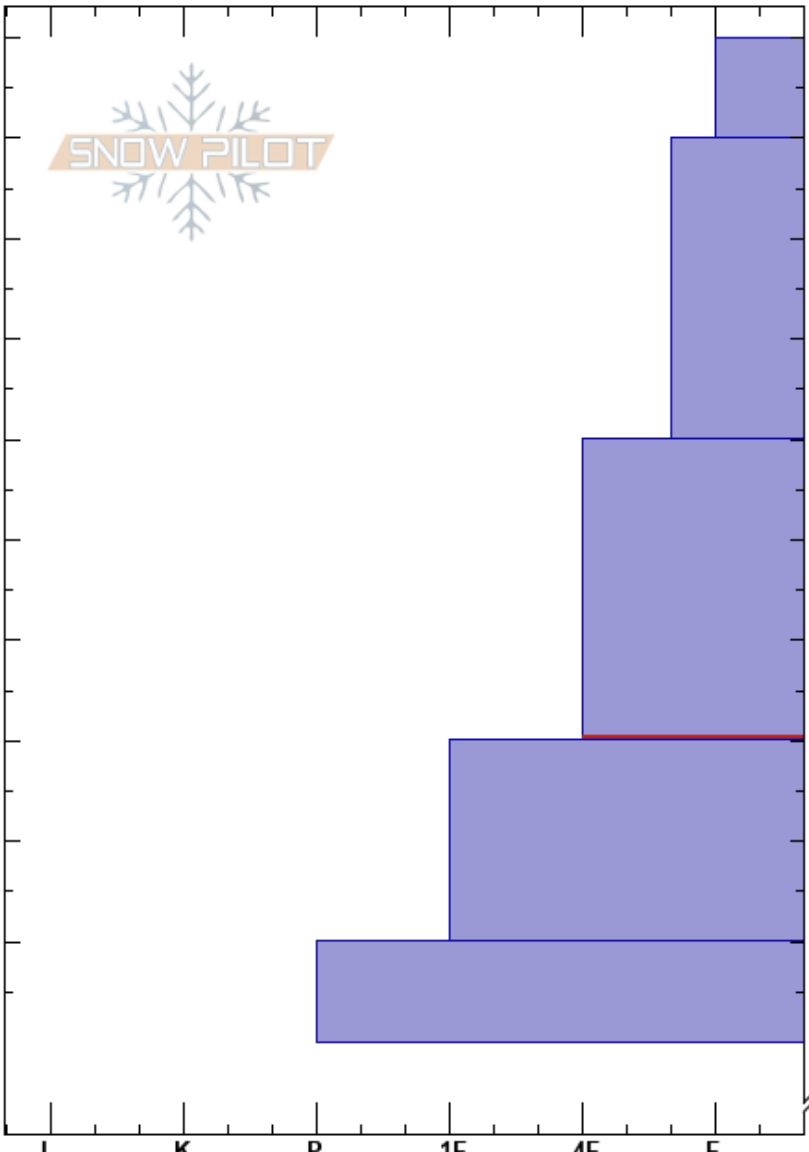

Pinot Middle
 Tordrillo Range
 AK
 Elevation: 4000 ft
 Aspect: 360°
 Specifics:

Wes Wylie
 03/31/2023 - 11:00am
 Co-ord: 61.43196N, -152.07275W
 Slope Angle: 30°
 Wind Loading:

Stability:
 Air Temperature: -8°C
 Sky Cover: SCT
 Precipitation: NO
 Wind: N Light Breeze

HS: 300
 PF: 40
 PS: 20
 260-230cm: Problematic layer

Notes: