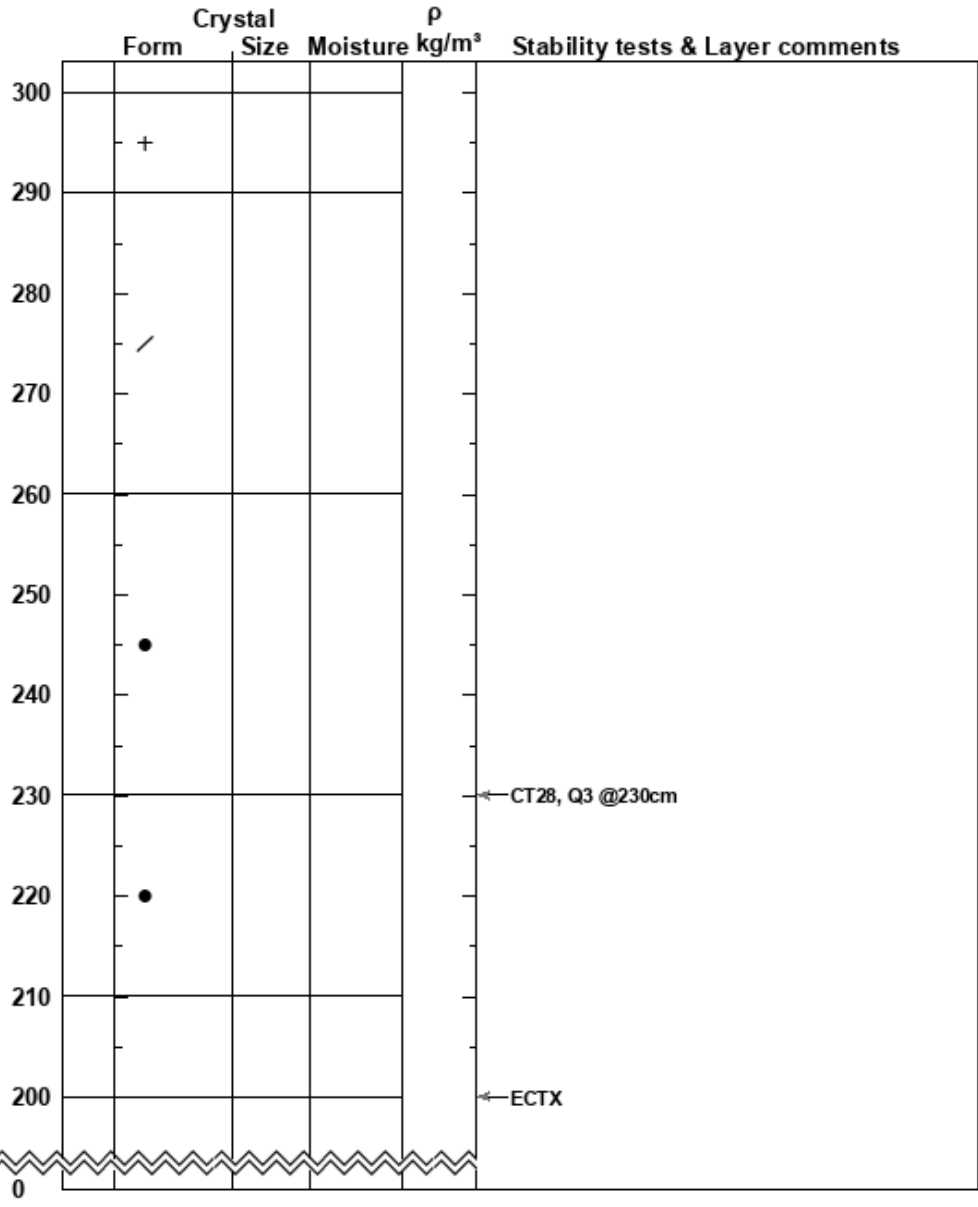

Pinot Middle
 Tordrillo Range
 AK
 Elevation: 4000 ft
 Aspect: 360°
 Specifics:

Wes Wylie
 03/31/2023 - 11:00am
 Co-ord: 61.43196N, -152.07275W
 Slope Angle: 30°
 Wind Loading:

Stability:
 Air Temperature: -8°C
 Sky Cover: SCT
 Precipitation: NO
 Wind: N Light Breeze

HS: 300
 PF: 40
 PS: 20
 260-230cm: Problematic layer

Notes: