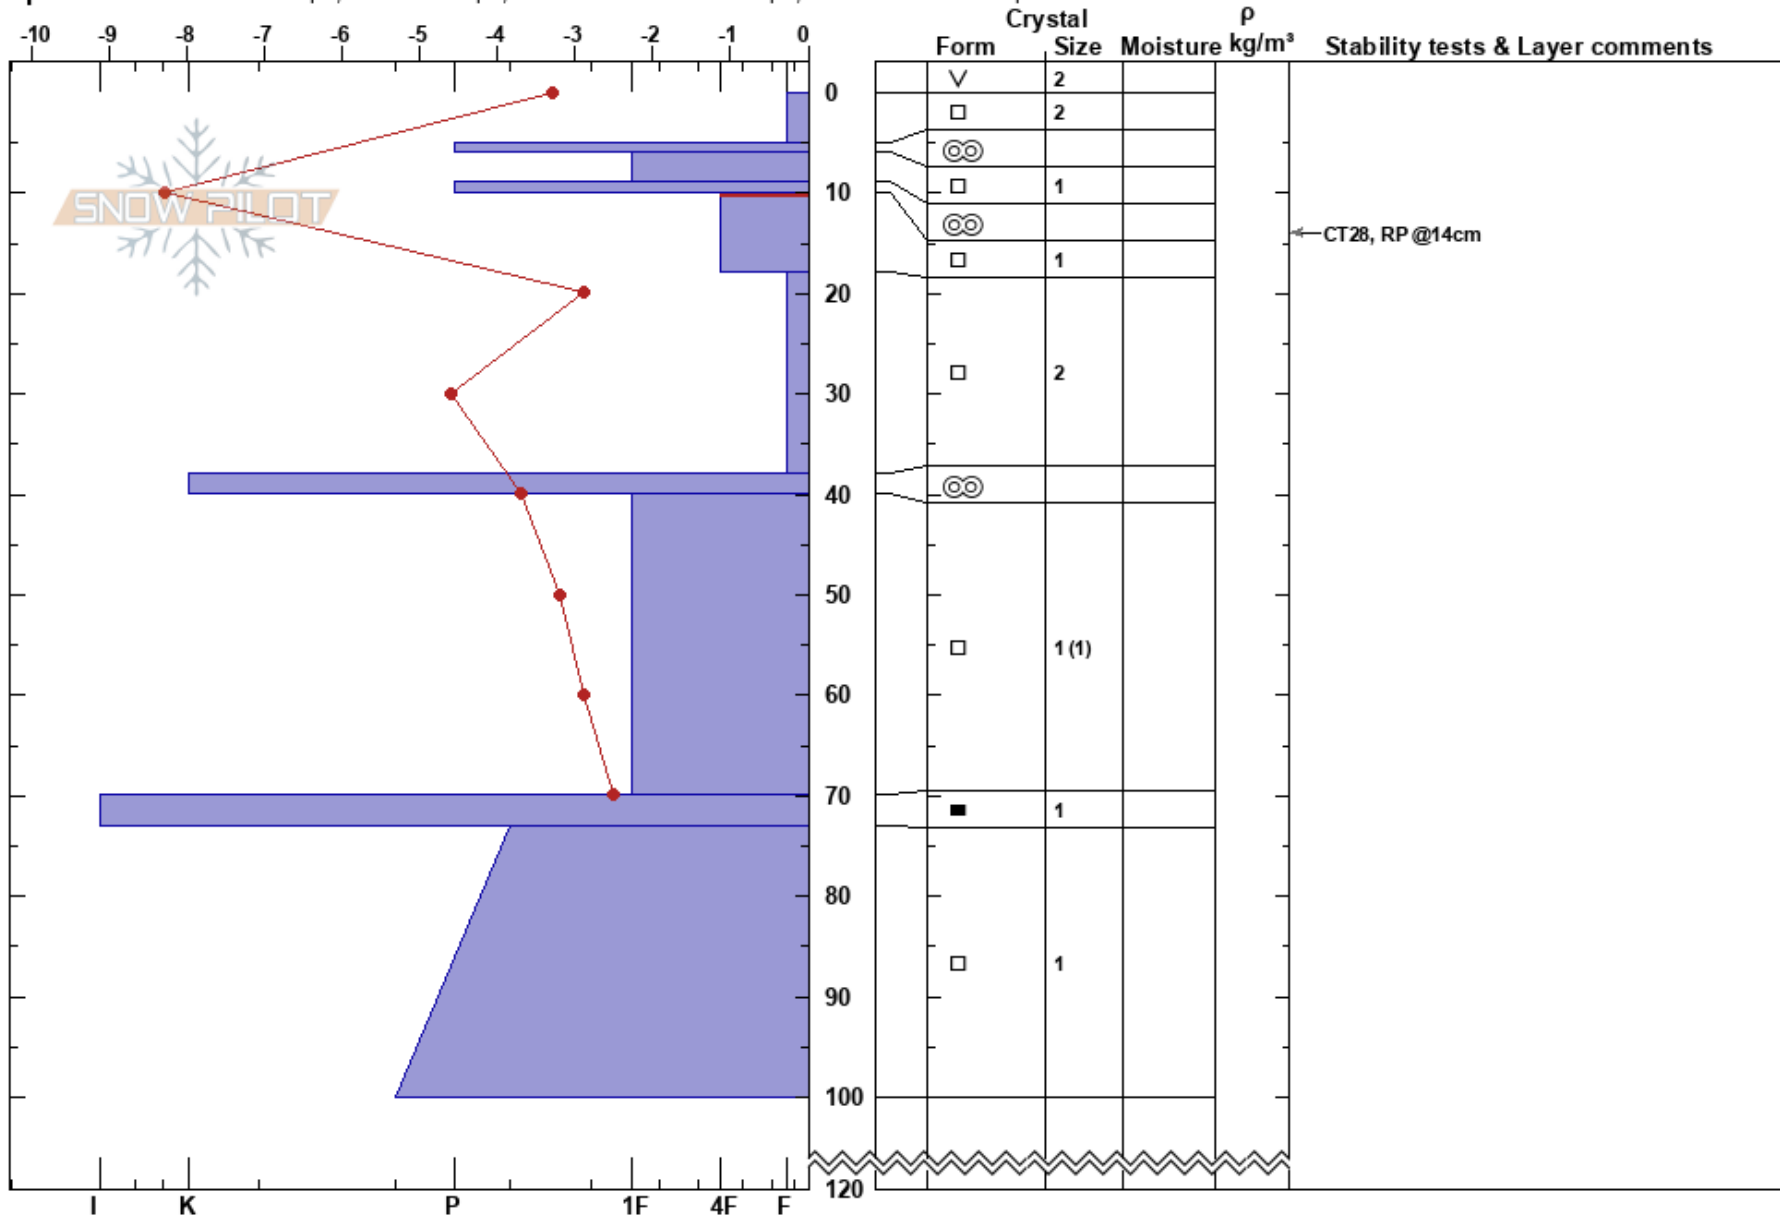

Skenören  
 Funäsfjällen  
 Sweden  
 Elevation: 872 m  
 Aspect: SW

Jaden Lanham Devine  
 01/04/2023 - 11:08  
 Co-ord: 33V 360196E 6946675N  
 Slope Angle: 20°  
 Wind Loading: no

Stability: Very Good HS: 120 Layer Notes:  
 Air Temperature: 2.5°C PF: 6 10-18cm: Problematic layer  
 Sky Cover: CLR  
 Precipitation: NO  
 Wind: NE Light Breeze

Specifics: Ski tracks on slope; We skied slope; Snowmobile tracks on slope; We snowmobiled slope

Notes: Pit located under a small roller over on the western side of skoterled on southern side of skenören.