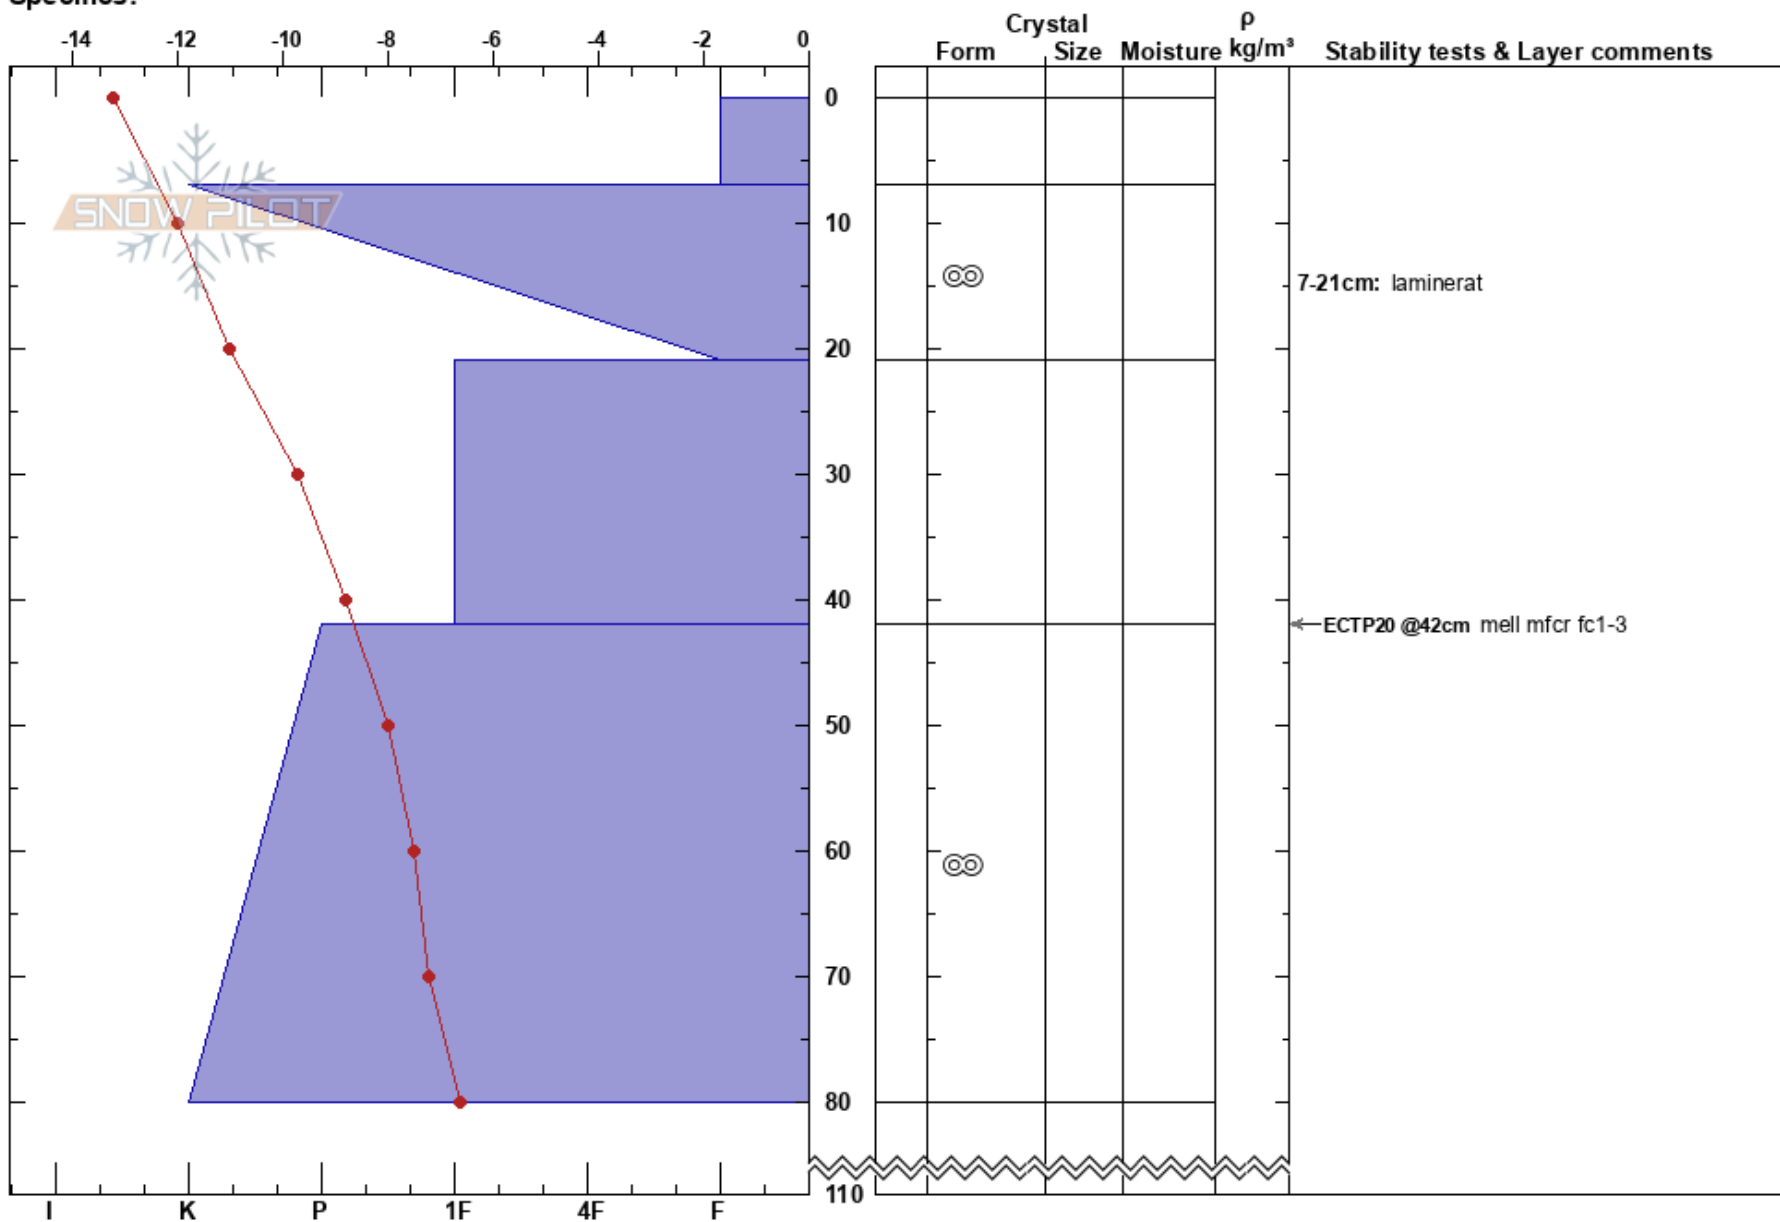

Syterb
 Västra Vindelfjällen
 Sweden
 Elevation: 720 m
 Aspect: 310°
 Specifics:

Mojo Andersson
 01/04/2023 - 12:00
 Co-ord: 65.86259N, 15.09489E
 Slope Angle: 30°
 Wind Loading:

Stability:
 Air Temperature: -8°C
 Sky Cover: FEW
 Precipitation: NO
 Wind: Light Breeze

HS: 110
 Layer Notes:
 7-21cm: laminerat

Notes: