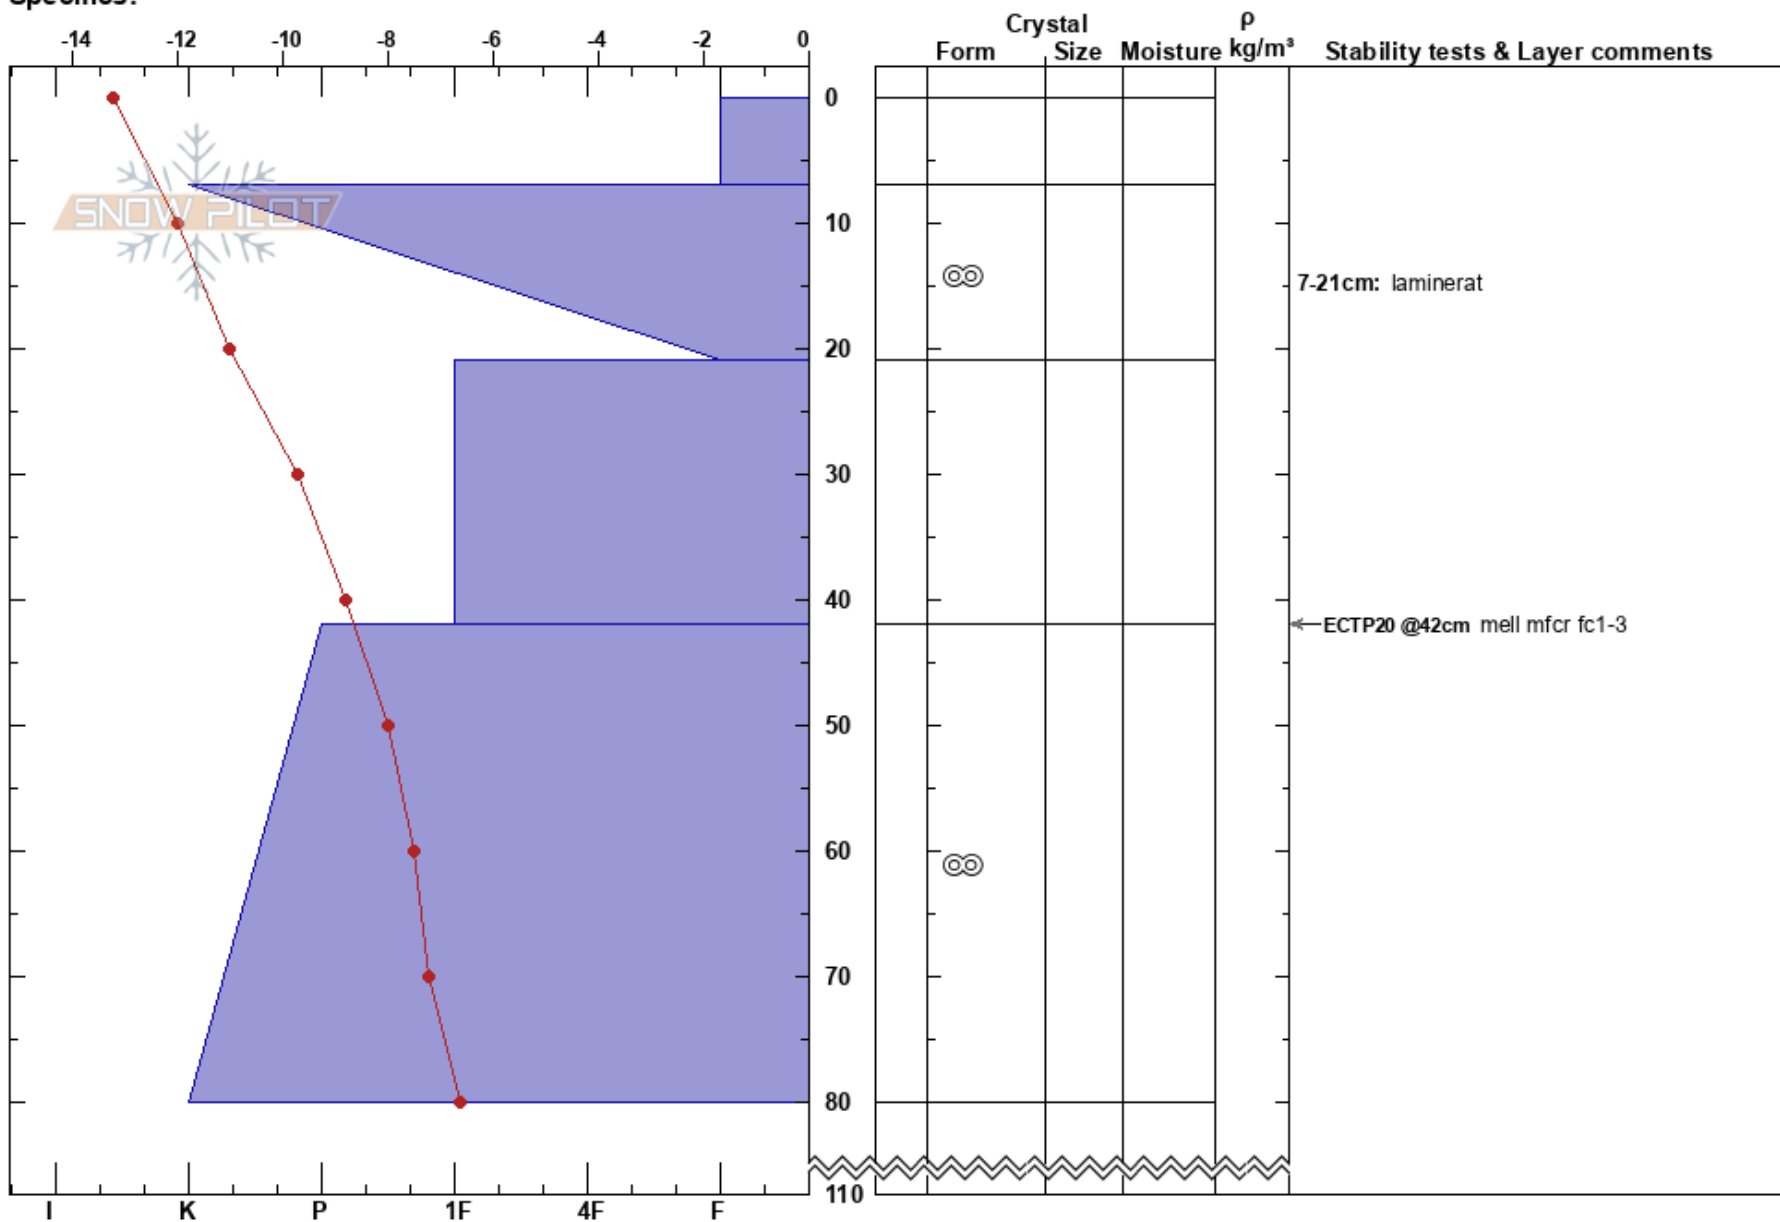

Syterb  
 Västra Vindelfjällen  
 Sweden  
 Elevation: 720 m  
 Aspect: 310°  
 Specifics:

Mojo Andersson  
 01/04/2023 - 12:00  
 Co-ord: 65.86259N, 15.09489E  
 Slope Angle: 30°  
 Wind Loading:

Stability:  
 Air Temperature: -8°C  
 Sky Cover: FEW  
 Precipitation: NO  
 Wind: Light Breeze

HS: 110  
 Layer Notes:  
 7-21cm: laminerat

Notes: